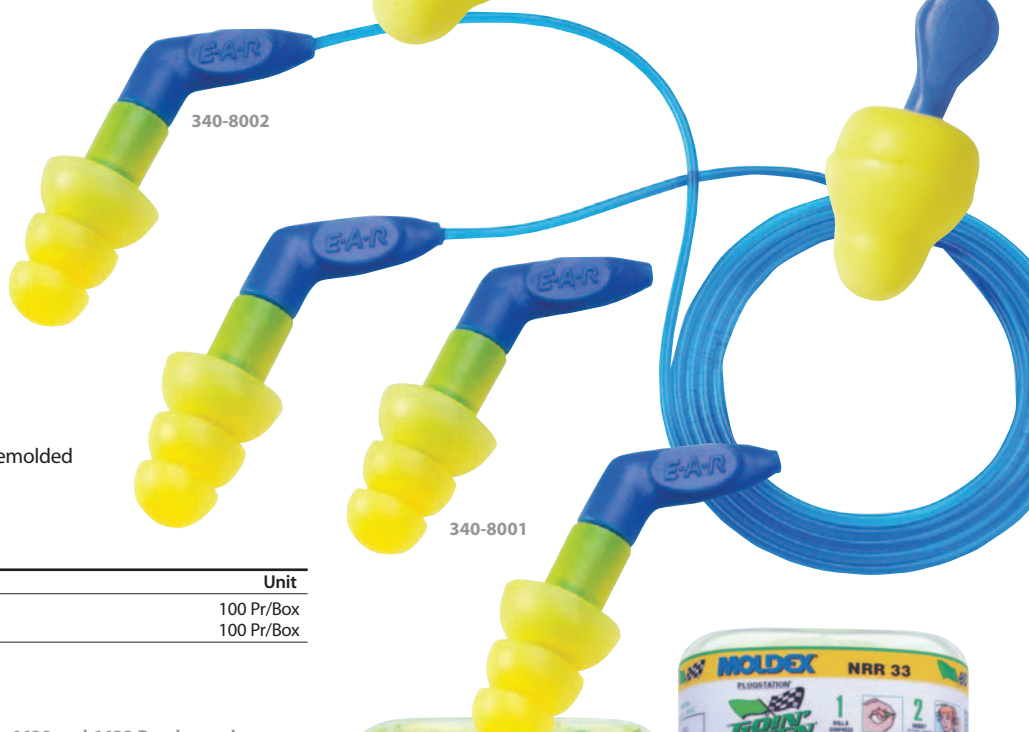

6620 and 6622 Random color patterns are a registered trademark of Moldex.

E•A•R® UltraFit® 27 Earplugs

The latest model in the best-selling UltraFit family combines the proven triple-flange design with new ergonomics and new materials. The UltraFit 27's ergonomic pistol grip, with its angled shape, is even easier to insert, ensuring maximum fit and performance. Combine that with a patented polymer formulation and you get the highest attenuation of any premolded reusable earplug. NRR 27 dB.

Item No	Description	Unit
EAR340-8001	Uncorded	100 Pr/Box
EAR340-8002	Corded	100 Pr/Box

Goin' Green™ Earplugs

Goin' Green Earplugs are the "Officially Licensed Earplugs of NASCAR®". They can put some fun in your hearing protection program. They have a hi-vis green swirled color for winning compliance; and when it comes to comfort, nothing beats Goin' Green Earplugs. They are made from extra-soft, low-pressure foam that provides a very comfortable fit. They also offer the highest independently tested NRR. NRR 33 dB.

Item No	Description	Unit
Earplugs		
MOL6620	Uncorded	200 Pr/Box
MOL6622	Corded	100 Pr/Box
Plugstations		
MOL6646	Plugstation with Goin' Green Refill	250 Pr/Disp
MOL6647	Plugstation with Goin' Green Refill	500 Pr/Disp