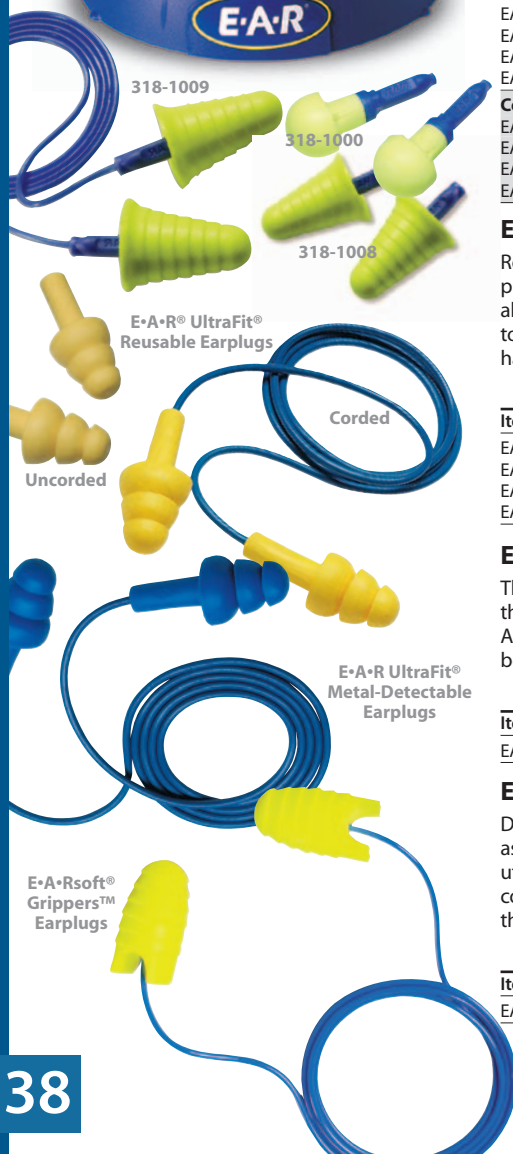

E•A•Rsoft® Grippers™ Earplugs

Designed to prevent "backing out" of the ear, which makes them an ideal choice for use as extended-wear earplugs. The soft foam earplugs expand to fit the ear canal and utilize patented Grip Rings which comfortably hold the earplugs in place and provide a secure and consistent seal. A concave base makes insertion easy, and Easy-Grip handles allow for quick removal of the earplugs. Available in convenient dispenser boxes of 200 pairs. NRR 31 dB.

Item No	Description	Unit
EAR312-6001	EARsoft Grippers, Corded	200 Pr/Box