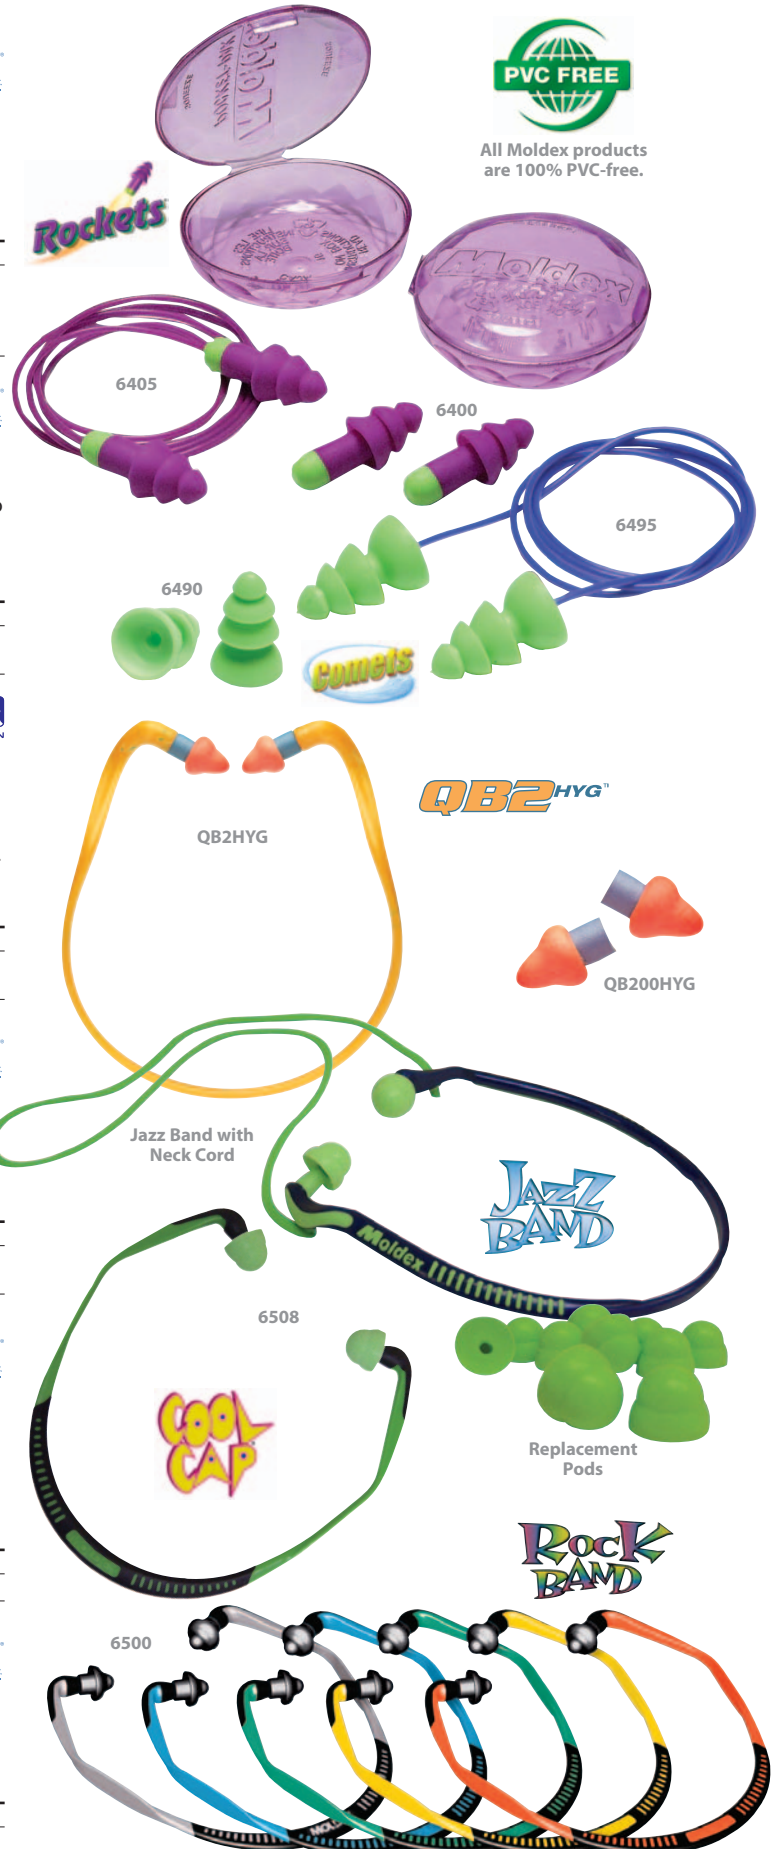

Item No	Description	Unit
MOL6508	Cool Cap Earband	10/Box

Rock Band® Canal Cap Hearing Protector

Younger workers love the five exciting colors that the Rock Band comes in. Pods are soft and reusable, and gently cap off the ear canal. Pressure is distributed evenly by the two flexible arms, assuring a comfortable fit. NRR 22 dB (when worn under the chin).

Item No	Description	Unit
MOL6500	Rock Band Protector	10/Box

All Moldex products are 100% PVC-free.

Optime™ 95 Earmuffs

Optime 95 Earmuffs offer protection in areas with noise levels up to 95 dBA. They are comfort engineered for continuous use with two low-pressure points for comfortable alignment to the head. The low-profile design features patented liquid/foam-filled ear cushions with slim tapered domes which pivot for a maximum fit.