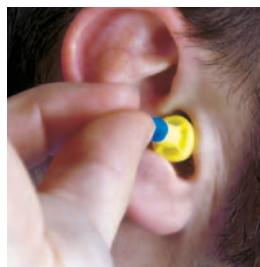

One Touch Base

Classic

Blasts

E•A•R® ONE TOUCH™ Earplug Dispenser

A gentle turn delivers earplugs from the ONE TOUCH Earplug Dispenser. The ONE TOUCH offers the widest variety of earplugs of any dispenser, including four styles an NRR of 33 dB, the highest available. The patented "No Waste Funnel" allows the reuse of both the base and the dispensing unit. Base unit is made of durable plastic, which is easy to clean.

E•A•R® Push-Ins™ Earplugs

E•A•R Push-Ins require no roll-down, so they're ready to wear right out of the pack, and hand-to-ear contamination is eliminated. The unique cone shape of the ultrasoft E•A•Rform™ soft foam tips fits a wide range of ear canal sizes and shapes, and the stiff stem on each earplug allows the foam cone to be inserted deeply within the ear canal to form a high-attenuating, low-pressure seal that protects against damaging noise. Innovative Grip Rings, molded right into the foam, are designed to keep the earplugs from slipping out of place, so attenuation remains high. Designed to be reusable, but priced like disposables. NRR 28 dB.