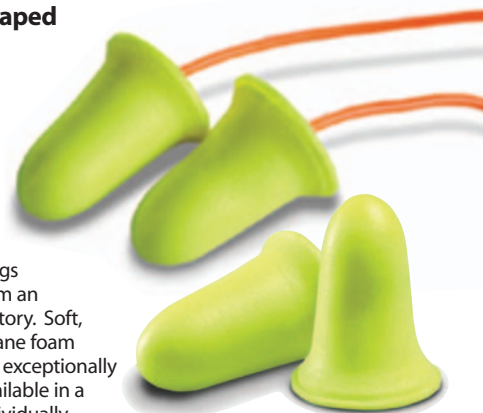

E•A•Rsoft™ Blasts™ Earplugs

The colorful design of E•A•Rsoft Blasts Earplugs improves compliance dramatically, with 19 out of 20 workers choosing E•A•Rsoft Blasts over plain earplugs in a recent study. The soft, smooth tapered shape is comfortable enough for all-day usage. E•A•Rsoft Blasts are among the highest attenuating earplugs on the market, with an NRR of 33 dB. Dispenser boxes contain 200 pairs in polybags.

Item No	Description	Unit
EAR312-1252	Uncorded	200 Pr/Box
EAR311-1252	Corded	200 Pr/Box

E•A•R® Classic® EconoPack

The large bulk EconoPack is an economy dispenser box that holds 500 or 1000 pairs of individually polybagged Classic Earplugs. Get more in one convenient box and save 20% per earplug. Cylindrically shaped Classic Disposable Earplugs are made from soft, nonallergenic foam for all-day comfort. Moisture resistant and nonflammable with an NRR of 29 dB.

Item No	Description	Unit
EAR312-1080	Uncorded	500 Pr/Box
EAR312-1082	Uncorded	1000 Pr/Box
EAR311-1081	Corded	500 Pr/Box

E•A•Rsoft® FX™ Shaped Earplugs

Offer high-level hearing protection and comfort at an extremely affordable price—as much as 5% less than other preshaped plugs. A patented shape fits the ear canal so effectively that FX Earplugs earn an NRR of 33 dB from an accredited NVLAP laboratory. Soft, slow-recovery polyurethane foam formulation makes them exceptionally comfortable to wear. Available in a dispenser box of 200 individually polybagged pairs. NRR 33 dB.