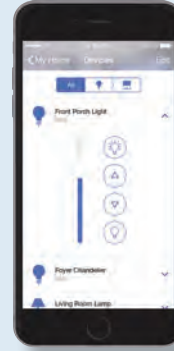

Smart Bridge

- Supports up to 50 wireless devices
- Connects to Wi-Fi router via Ethernet
- Supports Siri and HomeKit technology, and Serena® shades

Smart Bridge

Smart Bridge L-BDG2-WH
with HomeKit technology

Smart Bridge PRO

- Supports up to 50 wireless devices
- Connects to Wi-Fi router via Ethernet
- Supports Siri and HomeKit technology, and Serena, Sivoia® QS wireless shades
- Allows integration with select A/V and security systems

Smart Bridge PRO

Smart Bridge PRO L-BDGPRO2-WH
with HomeKit technology

Lutron App

- Works in conjunction with the Smart Bridge or Smart Bridge PRO
- Controls lights, shades, and thermostats from anywhere
- Required to program and use Smart Bridge
- **Download for free from the App Store or Google Play**