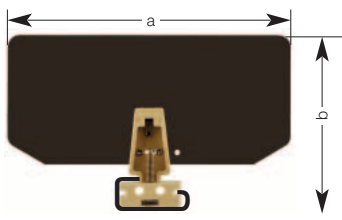

End clamp plates

For a and b dimensions (mm) see table

EP end clamp plates for SAKG

Material Thickness	a	b	Order No.	for terminal type:	
for mounting on TS 32					
HP	2	120	75.5	0205100000	SAKG 28, 32 II, 70
HP T*	2	120	75.5	0205200000	
HP	2	160	90.5	0205300000	SAKG 32 I + III,
HP T*	2	160	90.5	0205400000	40, 46, 54
for mounting on TS 35					
HP	2	120	75.5	0180500000	SAKG 32 II, 70
HP T*	2	120	75.5	0180600000	
HP	2	160	90.5	0180700000	SAKG 32 I + III,
HP T*	2	160	90.5	0180800000	40, 46, 54

T* = suitable for tropical applications