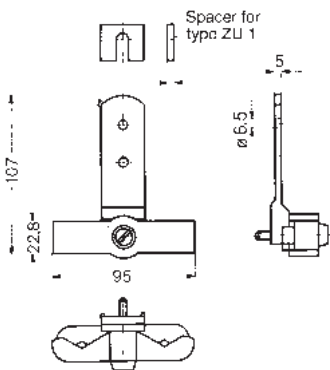

End clamp plates

For a and b dimensions (mm) see table

EP end clamp plates for SAKG

Material Thickness	a	b	Order No.	for terminal type:	
for mounting on TS 32					
HP	2	120	75.5	0205100000	SAKG 28, 32 II, 70
HP T*	2	120	75.5	0205200000	
HP	2	160	90.5	0205300000	SAKG 32 I + III,
HP T*	2	160	90.5	0205400000	40, 46, 54
for mounting on TS 35					
HP	2	120	75.5	0180500000	SAKG 32 II, 70
HP T*	2	120	75.5	0180600000	
HP	2	160	90.5	0180700000	SAKG 32 I + III,
HP T*	2	160	90.5	0180800000	40, 46, 54

T* = suitable for tropical applications

Visual separation – side covers

End clamp plates

End clamp plate with mounting bracket EP ... /32

End clamp plate with mounting bracket EP ... /35

Strain relief clip

Strain relief clip for gripping cables up to 30 mm dia. Attach the strain relief clip between TS and mounting surface using the TS fixing screw. Fit the spacer to suit with the second fixing screw.

EP end clamp plates