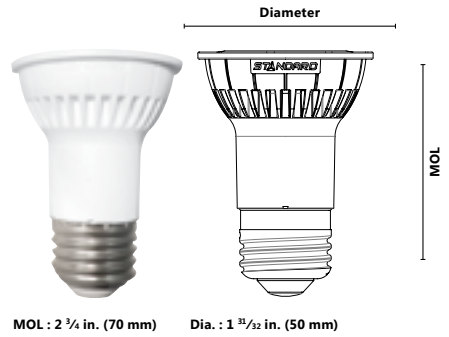

COMPATIBLE DIMMER LIST

Legrand	HCL453P
Cooper	DAL06P, SAL06P, SLC03P, AAL06
Leviton	IPL06, 6674, DSM10-1LZ
Lutron	CTCL-153P, AYCL-253P

Qty	Description	Price

I accept the specifications of the lamp configuration mentioned above.

Name: _____
Company: _____
Signature: _____

Date: _____

Data is based upon tests performed in a controlled environment and representative of relative performance. Actual performance can vary depending on operating conditions. Specifications are subject to change without notice.