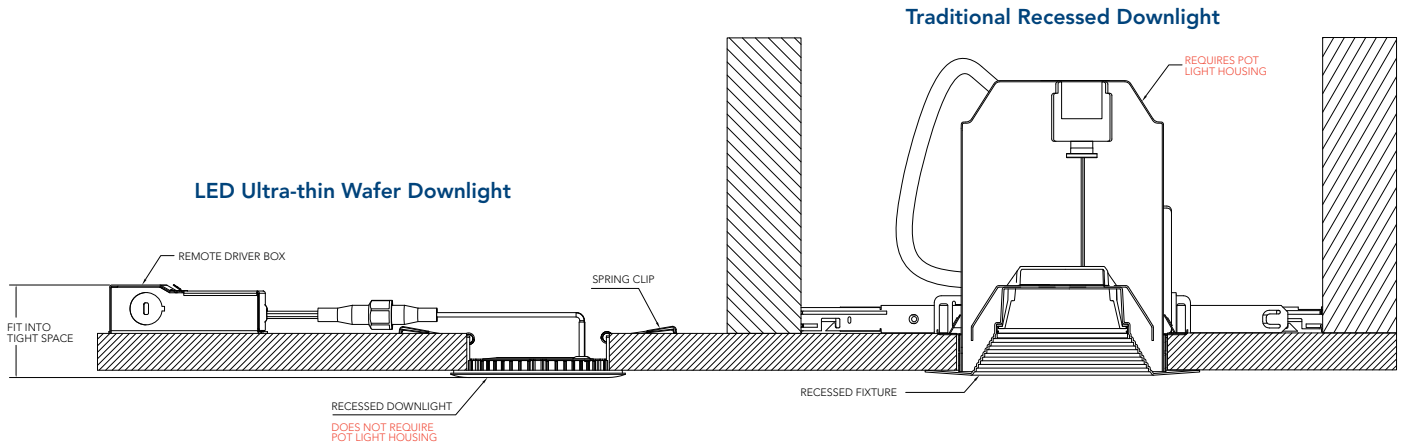

Wafer LED Recessed Downlight

The ultra slim Wafer LED redefines recessed downlighting installations. With the narrow design and remote driver box, the Wafer LED can be installed in confined, hard to reach spaces such as closets, bathrooms, hallways, stairwells, outside soffits and other areas that would have been nearly impossible with traditional pot light housings.

Make installation quick and simple with the LED Wafer series.