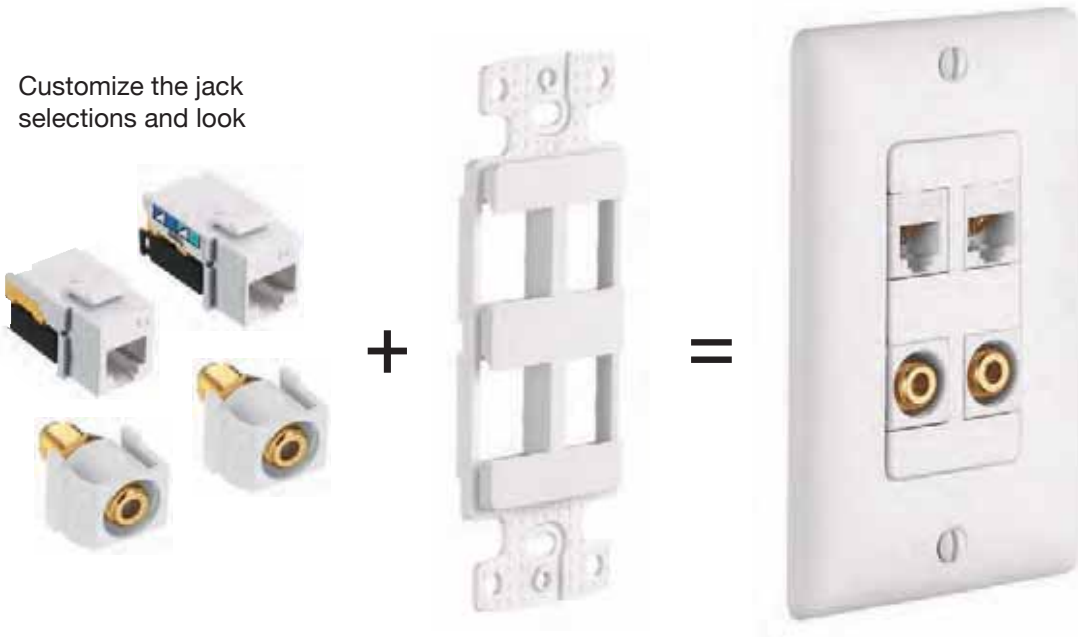

**Features**

Decorator frames provide a stylized look for that finishing touch. This allows all devices to match. Multimedia jacks insert into frame for custom configuration.

- Elongated strap for better wall box mounting
- High impact-resistant thermoplastic frame
- UL Listed 1863 - Communication Circuit Accessory and CSA Certified

Customize the jack selections and look

**Decorator Frames**

Color	1-Gang, 2-Port	1-Gang, 3-Port	1-Gang, 4-Port	1-Gang, 6-Port	1-Gang, Adapter .406" (10.30) Dia. Hole*	1-Gang, Adapter Blank**
Black	NS612BK	NS613BK	NS614BK	NS616BK	NS621BK	NS620BK
Gray	NS612GY	NS613GY	NS614GY	NS616GY	NS621GY	NS620GY
Ivory	NS612I	NS613I	NS614I	NS616I	NS621I	NS620I
Light Almond	NS612LA	NS613LA	NS614LA	NS616LA	NS621LA	NS620LA
White	NS612W	NS613W	NS614W	NS616W	NS621W	NS620W

Note: \*For use with rotary dimmers or to pull through AV or telephone cable.  
 \*\*To fill an extra decorator opening or to create customized openings.