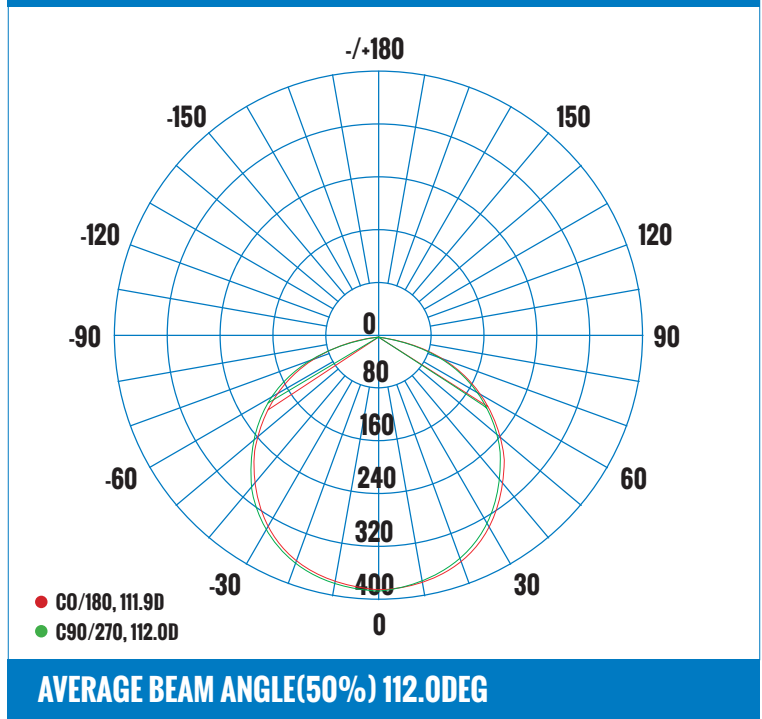

CATALOG #		TYPE
PROJECT		DATE
PREPARED BY		

PRODUCT CODE: DLSR6-1213D-BN-FF 6 INCH LED ULTRA SLIM PROFILE DOWNLIGHT

LUMINAIRE PHOTOMETRIC (TEST REPORT)

ILLUMINANCE (AT A DISTANCE) FLUX OUT: 1100LM

3.281FT 1M	8.277, 28.96FC 89.09, 311.8LX		9.37FT 285.60CM
6.562FT 2M	2.069, 7.241FC 22.27, 77.94LX		18.41FT 561.20CM
9.843FT 3M	0.9196, 3.218FC 9.899, 34.64LX		28.11FT 856.81CM
13.12FT 4M	0.5173, 1.810FC 5.568, 19.49LX		37.49FT 1142.60CM
16.4FT 5M	0.3311, 1.159FC 3.564, 12.47LX		46.86FT 1428.20CM
HT	EAVG/EMAX	ANGLE: 110.6DEG	DIA

LUMINOUS INTENSITY DISTRIBUTION DIAGRAM

CERTIFICATIONS 	DRIVER / LED CHIP 	120V APPROVED DIMMERS LUTRON: CTCL-153P - SCL-153P - DV-630P MACL-153M - DVCL-153P - TGCL-153P LEVITON: 6672 - 6674 FEIT: 72309	ACCESSORIES 72" EXTENSION CORD PART# DLSREC-72 120" EXTENSION CORD PART# DLSREC-120	PRE-MOUNTING PLATE FOR NEW CONSTRUCTION APPLICATIONS AVAILABLE. PLEASE CONTACT ETLIN-DANIELS. PART NO#: DLS6-MP

ORDERING INFORMATION - DLSR SERIES

SERIES	SHAPE	SIZE	WATTAGE	VOLTAGE	COLOR TEMPERATURE	DIMMABLE	COLOR	LENS	TRIM
E.G. DLS	R	6	12	1	3	D	BN	F	F
DLS - DOWNLIGHT SLIM	R - ROUND	6 - 6"	12 - 12W	1 - 120V	3 - 3000K	D - TRIAC	BN - BRUSH NICKEL	F - FROSTED	F - FIXED

IF PRE-MOUNTING PLATE IS REQUIRED FOR NEW CONSTRUCTION PROJECTS, PLEASE QUOTE: PART NO#: DLS6-MP WHEN ORDERING.

Head Office - 1850 Wilson Ave. · Toronto, ON · M9M 1A1 · Tel: 416.741.7336 · Fax: 416.741.9104

Toll Free: in Canada. 1.800.661.9610 · in USA. 1.888.762.5384 (SOCKETS4U)

www.etlin-daniels.com · For sales/service questions - sales@etlin.com