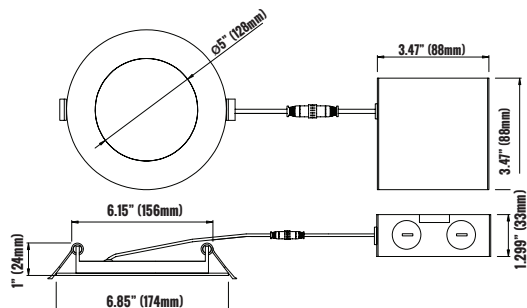

PRODUCT CODE: DLSR6-1213D-BN-FF

6 INCH LED ULTRA SLIM PROFILE DOWNLIGHT