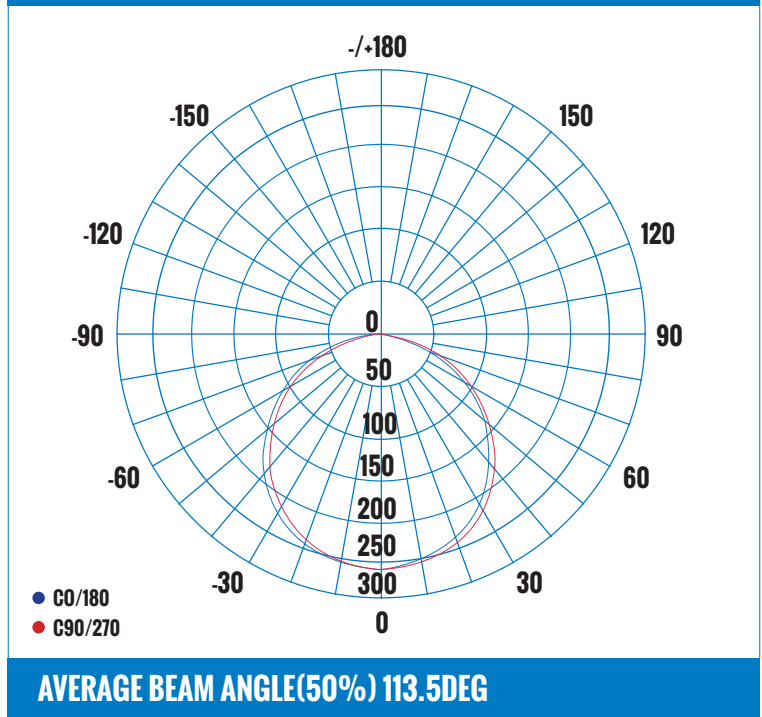

CATALOG #		TYPE
PROJECT		DATE
PREPARED BY		

PRODUCT CODE: DLSR4-914D-BN-FF

4 INCH LED ULTRA SLIM PROFILE DOWNLIGHT

LUMINAIRE PHOTOMETRIC (TEST REPORT)

ILLUMINANCE (AT A DISTANCE) FLUX OUT: 750LM

3.281FT 1M	6.630, 21.62FC 71.36, 232.7LX		9.20FT 280.40CM
6.562FT 2M	1.657, 5.406FC 17.84, 58.19LX		18.40FT 560.80CM
9.843FT 3M	0.7366, 2.402FC 7.929, 25.86LX		27.59FT 841.21CM
13.12FT 4M	0.4144, 1.351FC 4.460, 14.55LX		39.89FT 1216.0CM
16.4FT 5M	0.2652, 0.863FC 2.854, 9.310LX		46.00FT 1402.20CM
HT	EAVG/EMAX	ANGLE: 108.8DEG	DIA

LUMINOUS INTENSITY DISTRIBUTION DIAGRAM

CERTIFICATIONS 	DRIVER / LED CHIP 	120V APPROVED DIMMERS LUTRON: CTCL-153P · SCL-153P · DV-630P MACL-153M · DVCL-153P · TGCL-153P LEVITON: 6672 · 6674 FEIT: 72309	ACCESSORIES 72" EXTENSION CORD PART# DLSREC-72 120" EXTENSION CORD PART# DLSREC-120	PRE-MOUNTING PLATE FOR NEW CONSTRUCTION APPLICATIONS AVAILABLE. PLEASE CONTACT ETLIN-DANIELS. PART NO#: DLS4-MP

ORDERING INFORMATION - DLSR SERIES

SERIES	SHAPE	SIZE	WATTAGE	VOLTAGE	COLOR TEMPERATURE	DIMMABLE	COLOR	LENS	TRIM
E.G. DLS	R	4	9	1	4	D	BN	F	F
DLS - DOWNLIGHT SLIM	R - ROUND	4 - 4"	9 - 9W	1 - 120V	4 - 4000K	D - TRIAC	BN - BRUSH NICKEL	F - FROSTED	F - FIXED

IF PRE-MOUNTING PLATE IS REQUIRED FOR NEW CONSTRUCTION PROJECTS, PLEASE QUOTE: PART NO#: DLS4-MP WHEN ORDERING.

Head Office - 1850 Wilson Ave. · Toronto, ON · M9M 1A1 · Tel: 416.741.7336 · Fax: 416.741.9104

Toll Free: in Canada. 1.800.661.9610 · in USA. 1.888.762.5384 (SOCKETS4U)

www.etlin-daniels.com · For sales/service questions - sales@etlin.com