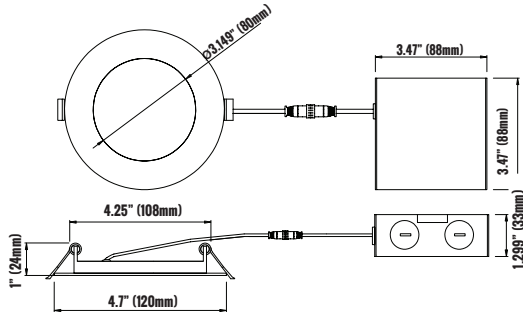

PRODUCT CODE: DLSR4-914D-BN-FF
4 INCH LED ULTRA SLIM PROFILE DOWNLIGHT

PRODUCT DESCRIPTION

Etlin-Daniels new generation of Ultraslim products features significantly higher efficacy along with superior Fire Code rated cabling. The new DLSR4-914D-BN-FF LED UltraSlim Profile Downlight is a modern and sleek looking energy efficient solution for both new construction and retrofit / remodeling projects. It installs in minutes where there is limited space due to ductwork, joists and beams. With our new lumen levels, we are now able to provide lighting options for higher ceiling heights than with previous generation products.

PRODUCT SPECIFICATIONS (OPTICAL DATA)

LED TYPE	LED QTY	SYSTEM EFFICACY	LUMENS	COLOR TEMPERATURE	BEAM ANGLE	CRI	SYSTEM EFFICIENCY	VOLTAGE	POWER FREQ.	POWER EFFICIENCY	POWER FACTOR	HARMONIC DISTORTION
SMD 2835	44 CHIPS	83.3LM/W	750LM	4000K	120°	>80CRI	>0.96%	AC120V	50-60HZ	>80%	>0.96	<2%

PRODUCT SPECIFICATIONS (ELECTRICAL DATA)

PRODUCT SPECIFICATIONS

WATTAGE	FIXTURE MATERIAL	LIFE SPAN	STORAGE TEMP	OPERATING TEMP	PRODUCT DIMENSIONS	CARTON SIZE
9W	ALUMINUM/ POLYCARBONATE LENS	>50,000 HOURS	-40°C~+80°C -40°F~+176°F	-40°C~+60°C -4°F~+140°F	Ø4.7 X 1 INCHES (120 X 24 MM)	5.11 X 5.11 X 2.83 INCHES (130 X 130 X 72MM)

PRODUCT CODE: DLSR4-914D-BN-FF

4 INCH LED ULTRA SLIM PROFILE DOWNLIGHT

LUMINAIRE PHOTOMETRIC (TEST REPORT)

ILLUMINANCE (AT A DISTANCE) FLUX OUT: 750LM

3.281FT 1M	6.630, 21.62FC 71.36, 232.7LX		9.20FT 280.40CM
6.562FT 2M	1.657, 5.406FC 17.84, 58.19LX		18.40FT 560.80CM
9.843FT 3M	0.7366, 2.402FC 7.929, 25.86LX		27.59FT 841.21CM
13.12FT 4M	0.4144, 1.351FC 4.460, 14.55LX		39.89FT 1216.0CM
16.4FT 5M	0.2652, 0.863FC 2.854, 9.310LX		46.00FT 1402.20CM
HT	EAVG/EMAX	ANGLE: 108.8DEG	DIA