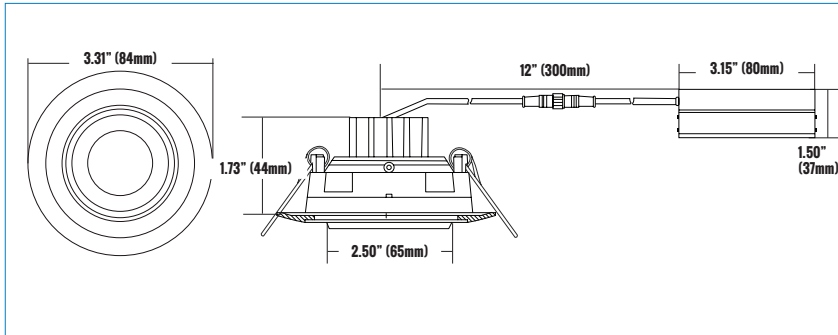

CATALOG #		TYPE
PROJECT		DATE
PREPARED BY		

PRODUCT CODE: DLSGR3-613WD-WH
3 INCH LED SLIM GIMBAL DOWN LIGHT

PRODUCT DESCRIPTION

The Etlin-Daniels DLSGR3-613WD-WH LED 3 inch Slim Gimbal Recessed Downlight offers a modern, energy-efficient solution for retrofitting existing incandescent & halogen recessed fixtures, as well as for new construction. Requiring only a 2-3/4" round hole, and with the driver inside a compact connection box (does not require an external j-box) the DLSG series is simple to install and is both IC rated and Airtight. The 38° beam with 30° tilt and 360° rotation is perfect for sloped ceilings or to highlight artwork. Triac dimmer compatible with Warm Dim feature - 3000K dims down to 2200K // 4000K dims down to 3000K. Available in round and square face in white, brushed nickel and black trim. 6W version supplies 420lm (FMW equivalent) and 8W version supplies 600lm (EXN compatible).

PRODUCT SPECIFICATIONS

WATTAGE	FIXTURE MATERIAL	LIFE SPAN	STORAGE TEMP	OPERATING TEMP	PRODUCT DIMENSIONS	CARTON SIZE	
6W	ACRYLIC LENS/ ALUMINUM BODY	>50,000 HOURS	-20°C~-40C -4°F~-104°F	-20°C~-40C -4°F~-104°F	3.31 X 1.73 INCHES (84 X 44 MM)	14.76 X 9.25 X 12.20 INCHES (375 X 235 X 310MM)	

PRODUCT CODE: DLSGR3-613WD-WH 3 INCH LED SLIM GIMBAL DOWN LIGHT

LUMINAIRE PHOTOMETRIC (TEST REPORT)

ILLUMINANCE (AT A DISTANCE) FLUX OUT: 360.5LM

3.28FT 1M	53.78, 81.53FC 578.9, 877.5LX		2.86FT 87.18CM
6.56FT 2M	13.45, 20.38FC 144.7, 219.4LX		5.72FT 174.35CM
9.84FT 3M	5.976, 9.058FC 64.33, 97.50LX		8.58FT 261.53CM
13.12FT 4M	3.362, 5.095FC 36.18, 54.85LX		11.44FT 348.71CM
16.4FT 5M	2.151, 3.261FC 23.16, 35.10LX		14.3FT 435.89CM
HT	EAVG/EMAX	ANGLE: 47.10DEG	DIA