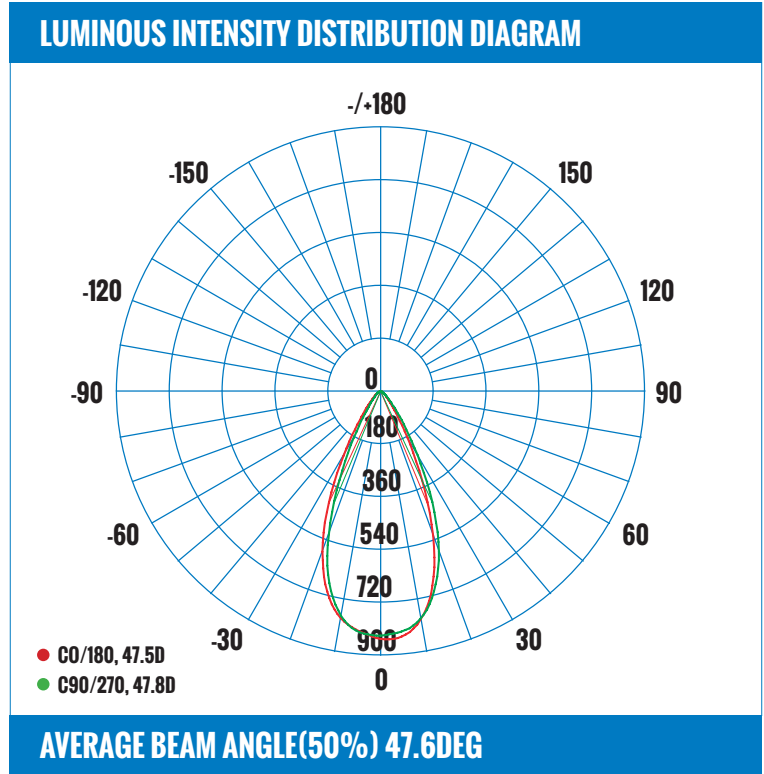

FEATURES

- LED Indoor Light Source.
- 3" Gimbal Recessed Downlight.
- Durable die-cast aluminum alloy for optimal heat dissipation.
- Scratch resistant, smooth finish.
- Unique gimbal design with 30° tilt and 360° rotation.
- Type IC and Airtight, Damp location rated.
- Ceiling clearance required: 2-1/2" for Romex, 3-1/2" for MC or BX installations.
- Triac Warm Dim down to 10%.
- Warm Dim - 3000K dims to 2200K // 4000K dims to 3000K.
- Guaranteed 98% Lumen Maintenance after 6,000 hour life.
- Round and square housings available in white, black and brushed nickel.
- 5 year warranty
- L70 - 50,000 hours
- Energy Star certified.

PRODUCT SPECIFICATIONS (OPTICAL DATA)

PRODUCT SPECIFICATIONS (ELECTRICAL DATA)

LED TYPE	LED QTY	SYSTEM EFFICACY	LUMENS	COLOR TEMPERATURE	BEAM ANGLE	CRI	SYSTEM EFFICIENCY	VOLTAGE	POWER FREQ.	POWER FACTOR
COB	1 CHIP	70LM/W	420LM	3000K-2200K	38°	>80CRI	>82%	AC120V	50-60HZ	>0.90

PRODUCT CODE: DLSGR3-613WD-WH 3 INCH LED SLIM GIMBAL DOWN LIGHT

LUMINAIRE PHOTOMETRIC (TEST REPORT)

ILLUMINANCE (AT A DISTANCE) FLUX OUT: 360.5LM

3.28FT 1M	53.78, 81.53FC 578.9, 877.5LX		2.86FT 87.18CM
6.56FT 2M	13.45, 20.38FC 144.7, 219.4LX		5.72FT 174.35CM
9.84FT 3M	5.976, 9.058FC 64.33, 97.50LX		8.58FT 261.53CM
13.12FT 4M	3.362, 5.095FC 36.18, 54.85LX		11.44FT 348.71CM
16.4FT 5M	2.151, 3.261FC 23.16, 35.10LX		14.3FT 435.89CM
HT	EAVG/EMAX	ANGLE: 47.10DEG	DIA