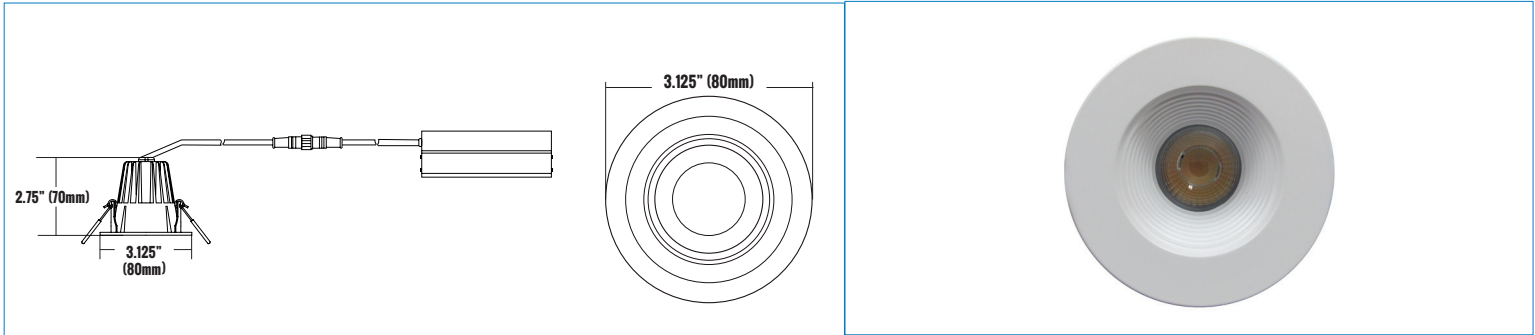

CATALOG #		TYPE
PROJECT		DATE
PREPARED BY		

PRODUCT CODE: DLRBR2-814WD-WH
2 INCH LED BAFFLE DOWNLIGHT / ROUND

PRODUCT DESCRIPTION

The new Etlin-Daniels DLRBR2-814WD-WH 2 inch Baffle Recessed Downlight with Warm Dim offers a sleek and fresh looking, energy efficient solution for retrofitting existing halogen and incandescent fixtures, or for new construction. Requiring only a 2-5/8" round hole for both Round and Square housings, and with the driver inside a compact connection box (does not require an external j-box), the DLRBR2 and DLRBS2 series are simple to install and are both IC and Airtight.

The 36° beam pattern, recessed into the Die Cast Aluminum baffle housing provides for even and glare-free illumination. Triac Dimmable in 3000K & 4000K with the Warm Dim feature - 3000K dims down to 2200K / 4000K dims down to 3000K. Available in both round - DLRBR2 and square - DLRBS2, in white, black and brushed nickel housings. Perfect for high end display purposes with >90CRI and an R9 rating of greater than 50.

FEATURES

- LED Indoor Light Source
- 2" Baffle Recessed Downlight
- Durable die-cast aluminum alloy for optimal heat dissipation
- Scratch resistant, smooth powder coat finish.
- Type IC and Airtight. Damp location rated.
- 90CRI. R9 greater than 50.
- Triac Warm Dim down to 10%.
- Warm Dim - 3000K dims to 2200K // 4000K dims to 3000K.
- Round & Square housings available in white, black and brushed nickel.
- 5 year warranty.
- L70 - 50,000 hours.
- Energy Star Listed.

PRODUCT SPECIFICATIONS

WATTAGE	FIXTURE MATERIAL	LIFE SPAN	STORAGE TEMP	OPERATING TEMP	PRODUCT DIMENSIONS	CARTON SIZE	
8W	DIE CAST ALUMINUM	>50,000 HOURS	-20°C~+80°C -4°F~+176°F	-18°C~+49°C -0°F~+120°F	3.13 X 3.13 X 2.75 INCHES (80 X 80 X 70MM)	5.5 X 3.94 X 3.15 INCHES (140 X 100 X 80MM)	