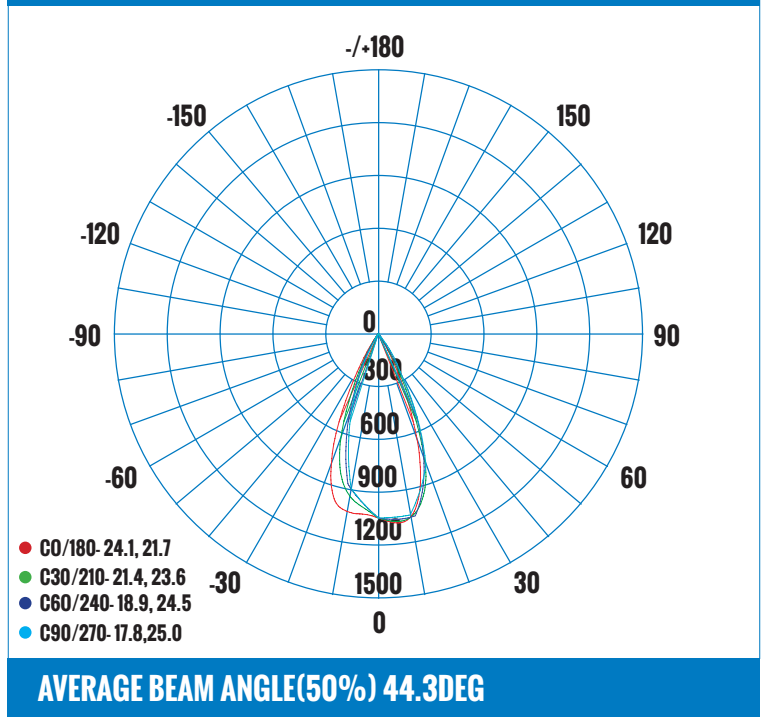

CATALOG #		TYPE
PROJECT		DATE
PREPARED BY		

PRODUCT CODE: DLRBR2-814WD-WH

2 INCH LED BAFFLE DOWNLIGHT / ROUND

LUMINAIRE PHOTOMETRIC (TEST REPORT)

ILLUMINANCE (AT A DISTANCE) FLUX OUT: 385.6LM

3.99FT 1.219M	532.1, 751.9LX		3.12FT 95.06CM
6.56FT 2M	197.7, 279.4LX		5.12FT 155.94CM
9.84FT 3M	87.88, 124.2LX		7.67FT 233.91CM
13.12FT 4M	49.43, 69.85LX		10.23FT 311.89CM
32.81FT 10M	7.910, 11.18LX		25.58FT 779.72CM
HT	EAVG/EMAX	ANGLE: 42.6DEG	DIA

LUMINOUS INTENSITY DISTRIBUTION DIAGRAM

CERTIFICATIONS

DRIVER/LED CHIP

120V APPROVED DIMMERS

LUTRON: CTCL-153PDH · CTCL-153P
·CT-600P · DVCL-153P
LEVITON: 6672 · 6674
COOPER: HCL453PTCCCV6
ETLIN DANIELS: DS-1SD-G-WH · DS-1SDD-G-WH
·DS-1TD-G-WH · DS-1TDD-G-WH