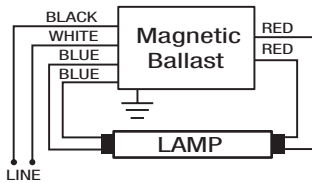

Magnetic T12 High Output Rapid Start Fluorescent Ballasts (800mA)

T12/HO Rapid Start

Item #	OSRAM SYLVANIA Description	Input Voltage (V _{AC})	No. of Lamps	Input Power (Watts)	Input Current (Amps)	BEF ¹	Ballast Factor (BF)	THD %	Power Factor	Min. Start Temp. (°F)	Certifications	Dim.	Wiring Dia.
F18T12/HO (25W) Rapid Start													
48127	MB1x96/HO/120RS-SR NK	120	1	66	0.70	1.23	0.81	57	0.79	-20	X X	C	1
48128	MB1x96/HO/277RS-SR NK	277	1	67	0.31	1.21	0.81	57	0.77	-20	X X	C	1
48025	MB2x96/HO/120RS-SR NK	120	2	107	1.47	0.77	0.82	42	0.60	-20	X X	C	2
48027	MB2x96/HO/277RS-SR NK	277	2	108	0.65	0.76	0.82	41	0.59	-20	X X	C	2
F24T12/HO (35W) Rapid Start													
48127	MB1x96/HO/120RS-SR NK	120	1	70	0.76	1.18	0.83	56	0.77	-20	X X	C	1
48128	MB1x96/HO/277RS-SR NK	277	1	75	0.33	1.11	0.83	52	0.81	-20	X X	C	1
48025	MB2x96/HO/120RS-SR NK	120	2	112	1.58	0.76	0.85	40	0.58	-20	X X	C	2
48151	MB1/2x48/96/HO/120RS-SR NK/IN*	120	2	105	0.91	0.84	0.88	14	0.96	-20	X X	D	2
48027	MB2x96/HO/277RS-SR NK	277	2	112	0.71	0.76	0.85	40	0.57	-20	X X	C	2
F30T12/HO (42W) Rapid Start													
48127	MB1x96/HO/120RS-SR NK	120	1	76	0.77	1.09	0.83	48	0.82	-20	X X	C	1
48128	MB1x96/HO/277RS-SR NK	277	1	78	0.33	1.06	0.83	48	0.84	-20	X X	C	1
48025	MB2x96/HO/120RS-SR NK	120	2	128	1.48	0.66	0.85	34	0.72	-20	X X	C	2
48027	MB2x96/HO/277RS-SR NK	277	2	128	0.61	0.66	0.85	33	0.75	-20	X X	C	2

Wiring Diagram 1

Wiring Diagram 2

Specifications

Sound Rating: Class C
Starting Method: Rapid Start
Circuit Type: Series
Input Frequency: 60 Hz
Wiring: Leads Only

UL Listed Class P, Type 1 Outdoor
 CSA Certified
 1: BEF denotes Ballast Efficacy Factor
 *IN denotes product contains installation instructions.
 Ballast is compatible with other manufacturer's equivalent lamp types that meet ANSI standards.
 For lead lengths refer to page 30.
 For additional ballast case dimensions refer to page 31.
 Additional product information is available at www.sylvania.com.