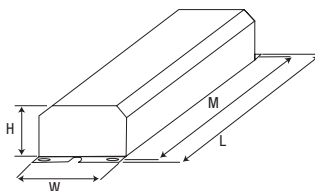

Wiring Diagram 1

Wiring Diagram 2

Specifications

Sound Rating: Class C
Starting Method: Rapid Start
Circuit Type: Series
Input Frequency: 60 Hz
Wiring: Leads Only

UL Listed Class P, Type 1 Outdoor
 CSA Certified
 1: BEF denotes Ballast Efficacy Factor
 *IN denotes product contains installation instructions.
 Ballast is compatible with other manufacturer's equivalent lamp types that meet ANSI standards.
 For lead lengths refer to page 30.
 For additional ballast case dimensions refer to page 31.
 Additional product information is available at www.sylvania.com.

Dim.	Dimensions (inches)				Packaging	
	L	W	H	M	Quantity	Weight (approx.)
C	11.75	3.19	2.63	11.14	4	11 lbs. ea.
D	11.75	3.19	2.63	13.14	4	11 lbs. ea.

Warranty

SYLVANIA Magnetic Ballasts are covered for 3 years by our Magnetic Ballast Limited Warranty. For details go to www.sylvania.com.