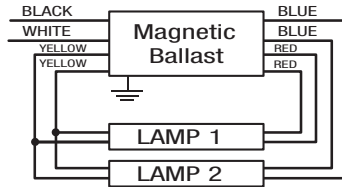

Magnetic T12 High Output Rapid Start Fluorescent Ballasts (800mA)

T12/HO Rapid Start

Item #	OSRAM SYLVANIA Description	Input Voltage (V _{AC})	No. of Lamps	Input Power (Watts)	Input Current (Amps)	BEF ¹	Ballast Factor (BF)	THD %	Power Factor	Min. Start Temp. (°F)	Certifications	Dim.	Wiring Dia.
F18T12/HO (25W) Rapid Start													
48127	MB1x96/HO/120RS-SR NK	120	1	66	0.70	1.23	0.81	57	0.79	-20	X X	C	1
48128	MB1x96/HO/277RS-SR NK	277	1	67	0.31	1.21	0.81	57	0.77	-20	X X	C	1
48025	MB2x96/HO/120RS-SR NK	120	2	107	1.47	0.77	0.82	42	0.60	-20	X X	C	2
48027	MB2x96/HO/277RS-SR NK	277	2	108	0.65	0.76	0.82	41	0.59	-20	X X	C	2
F24T12/HO (35W) Rapid Start													
48127	MB1x96/HO/120RS-SR NK	120	1	70	0.76	1.18	0.83	56	0.77	-20	X X	C	1
48128	MB1x96/HO/277RS-SR NK	277	1	75	0.33	1.11	0.83	52	0.81	-20	X X	C	1
48025	MB2x96/HO/120RS-SR NK	120	2	112	1.58	0.76	0.85	40	0.58	-20	X X	C	2
48151	MB1/2x48/96/HO/120RS-SR NK/IN*	120	2	105	0.91	0.84	0.88	14	0.96	-20	X X	D	2
48027	MB2x96/HO/277RS-SR NK	277	2	112	0.71	0.76	0.85	40	0.57	-20	X X	C	2
F30T12/HO (42W) Rapid Start													
48127	MB1x96/HO/120RS-SR NK	120	1	76	0.77	1.09	0.83	48	0.82	-20	X X	C	1
48128	MB1x96/HO/277RS-SR NK	277	1	78	0.33	1.06	0.83	48	0.84	-20	X X	C	1
48025	MB2x96/HO/120RS-SR NK	120	2	128	1.48	0.66	0.85	34	0.72	-20	X X	C	2
48027	MB2x96/HO/277RS-SR NK	277	2	128	0.61	0.66	0.85	33	0.75	-20	X X	C	2

Wiring Diagram 1

Wiring Diagram 2

Specifications

Sound Rating: Class C
Starting Method: Rapid Start
Circuit Type: Series
Input Frequency: 60 Hz
Wiring: Leads Only

UL Listed Class P, Type 1 Outdoor
 CSA Certified
 1: BEF denotes Ballast Efficacy Factor
 *IN denotes product contains installation instructions.
 Ballast is compatible with other manufacturer's equivalent lamp types that meet ANSI standards.
 For lead lengths refer to page 30.
 For additional ballast case dimensions refer to page 31.
 Additional product information is available at www.sylvania.com.