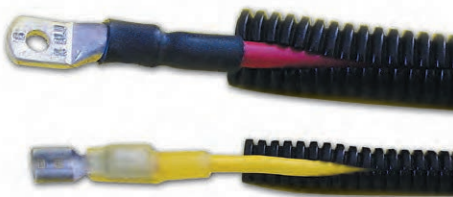

Convoluted Tubing/Split Loom (Polyethylene) – Applications

Bulk Packaging – (Continuous Roll in a Box)

ID Size	Part#	Package Quantity	Packaging Type
1/4"	769870B	1 x 3200FT	Box
3/8"	769864B	1 x 1900FT	Box
7/16"	*769882B	1 x 1500FT	Box
1/2"	769865B	1 x 1100FT	Box
5/8"	769873B	1 x 800FT	Box
3/4"	769866B	1 x 550FT	Box
1"	769875B	1 x 300FT	Box
1-1/4"	769881B	1 x 250FT	Box
1-1/2"	769879B	1 x 150FT	Box
2"	769880B	1 x 100FT	Box

*NEW

Split Loom Installation Tools can be found on pages 103 & 106. Loom/Tubing Cutting Tools can be found on page 106