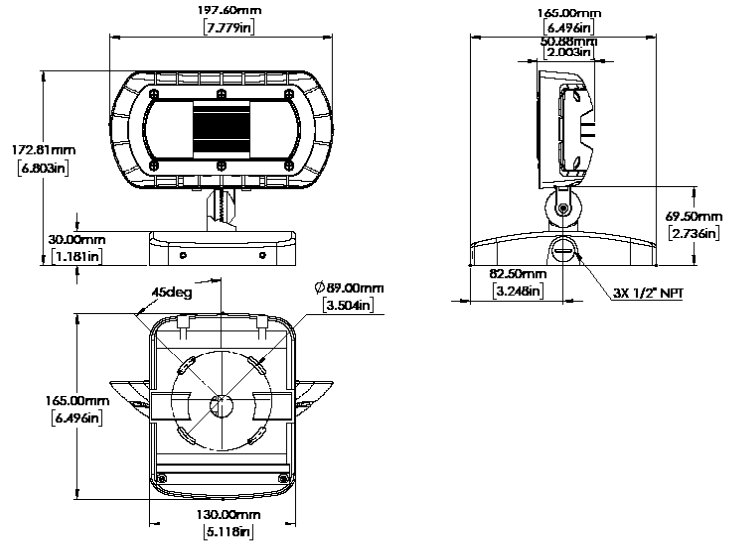

DIMENSIONS

Wall Mount

Yoke Mount

Knuckle Mount

SPECIFICATIONS

SPECIFICATIONS	VOLTAGE(V)	INPUT POWER (W)	LIGHT OUTPUT	EFFICACY (Lm/W)	THD (%)	PF
ORA2-LED30-B-4K-XXX-XX	120-277	30.08	3358.6	111.66	18.57	0.9817