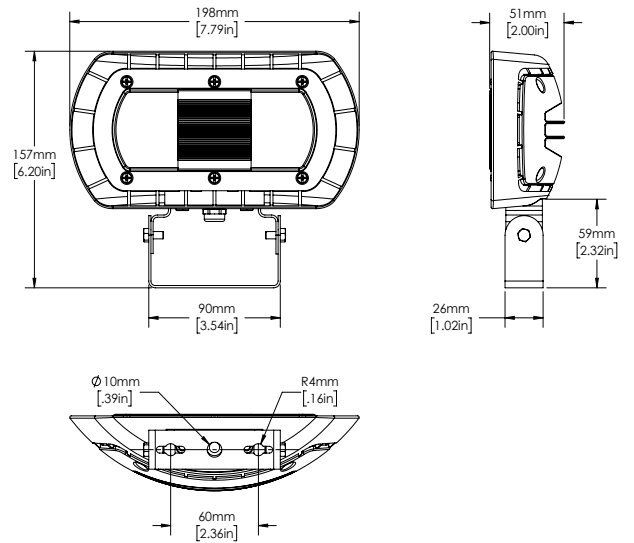

DIMENSIONS

Wall Mount

Yoke Mount

Knuckle Mount

SPECIFICATIONS

SPECIFICATIONS	VOLTAGE(V)	INPUT POWER (W)	LIGHT OUTPUT	EFFICACY (Lm/W)	THD (%)	PF
ORA2-LED30-B-4K-XXX-XX	120-277	30.08	3358.6	111.66	18.57	0.9817