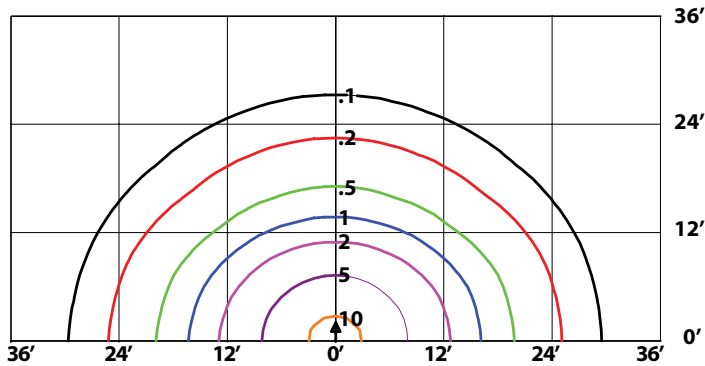

SPECIFICATIONS

SPECIFICATIONS	VOLTAGE(V)	INPUT POWER (W)	LIGHT OUTPUT	EFFICACY (Lm/W)	THD (%)	PF
ORA2-LED30-B-4K-XXX-XX	120-277	30.08	3358.6	111.66	18.57	0.9817

DLC listed as Outdoor Full-Cutoff Wall-Mounted Area Luminaire and as Architectural Flood and Spot Luminaires

Legend

- B - 120-277V
- 4K - 4000K
- XXX- Finish
- XX- Mounting

PHOTOMETRICS

ORA2-LED30 4K MOUNTED AT 12 FEET - WALL MOUNT ORIENTATION

ARCHITECTURAL WALL MOUNT

For architectural wall mount version order ORA knuckle mount with architectural backbox separately