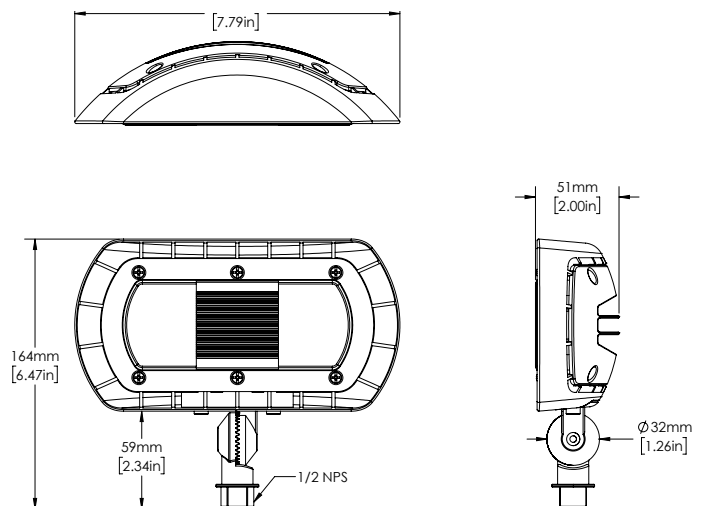

DIMENSIONS

Wall Mount

Yoke Mount

Knuckle Mount

SPECIFICATIONS

SPECIFICATIONS	VOLTAGE(V)	INPUT POWER (W)	LIGHT OUTPUT	EFFICACY (Lm/W)	THD (%)	PF
ORA2-LED30-B-4K-XXX-XX	120-277	30.08	3358.6	111.66	18.57	0.9817

DLC listed as Outdoor Full-Cutoff Wall-Mounted Area Luminaire and as Architectural Flood and Spot Luminaires

Legend

- B - 120-277V
- 4K - 4000K
- XXX- Finish
- XX- Mounting

PHOTOMETRICS

ORA2-LED30 4K MOUNTED AT 12 FEET - WALL MOUNT ORIENTATION