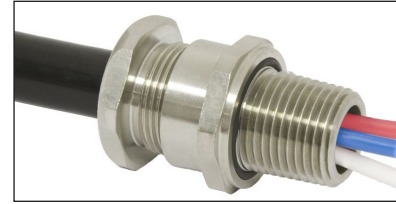

TC Hazardous Area Cable Connector

CLASSIFICATIONS

- CSA 09.2220601X
- Class I, Division 2, Groups A, B, C, D
- Class II, Division 2, Groups E, F, G
- Class III, Division 2
- NEMA Type 4X
- IP66/67/68

*Refer to Canadian Electrical Code for details

FEATURES & APPLICATIONS

The unique use of the seal insert enables each connector size to terminate the widest range available in a single hub size.

Continuous operating temperature: -60°C/-76°F to 110°C/230°F

Jacket sealing feature: If the inner seal has an outer jacket to compress onto, the TC Connector is the answer

Cable Type: A variety of unarmoured cables including Tray Cable, Electronic Cable, and Portable Cord

Standard: Aluminum connectors

Options: Also available in nickel plated brass and stainless steel connectors

Locknuts: Aluminum connectors up to 1" hub size - steel locknut included

Aluminum connectors above 1" hub size - sold separately