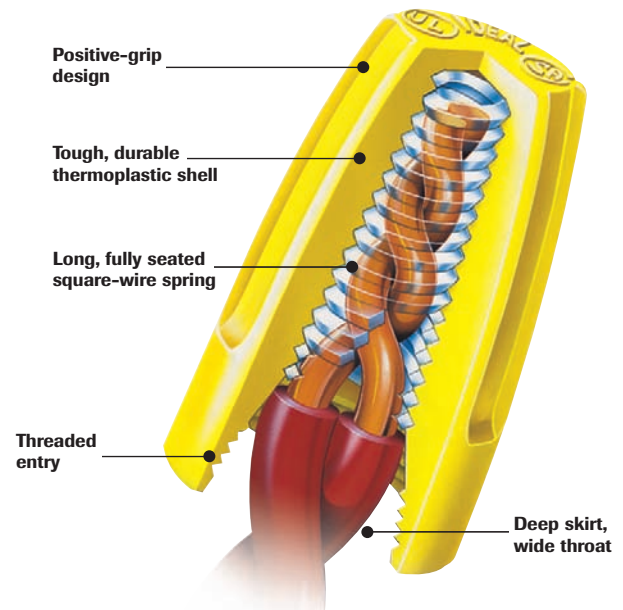

Wire-Nut® Wire Connectors

- Five color-coded models cover a full range of wire sizes from 22 - 8 AWG
- Fixed, square-wire spring creates its own threads – maintains a secure positive grip that will not relax over time
- No pre-twisting required – positive grip design provides fast, easy installation
- Deep, wide skirt helps protect against flash-over and turned-back strands for maximum dielectric protection
- Reusable for easy circuit changes and additions
- Tough, UL94V-2 flame-retardant shell rated at 105°C (221°F)
- UL Listed to 486C and CSA certified to C22.2 #188; comply with Federal Specification W-S-610E
- Classified in accordance with IEC Publications 998-2 and 998-2-4

Dimensions (Inches/mm)

Model	A	B	C	D	E
71B®	11/64 4.5	1/4 6.5	21/64 8	11/64 4.5	37/64 15
72B®	11/64 4.5	5/16 8	25/64 10	3/16 5	45/64 18
73B®	11/64 4.5	11/32 9	7/16 11	11/32 9	55/64 22
74B®	17/64 7	7/16 11	35/64 14	5/16 8	61/64 24
76B®	9/32 7	1/2 13	19/32 15	3/8 10	1-1/16 27