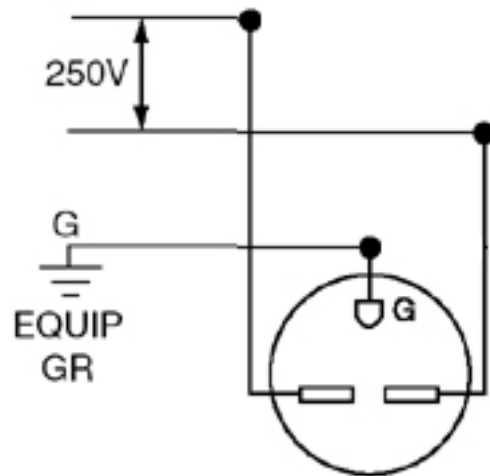

Color: Black

5376

Description

30 Amp, 250 Volt, NEMA 6-30R, 2P, 3W, Surface Mtg Receptacle, Straight Blade, Industrial Grade, Grounding, , Side Wired, Steel Strap, - Black

Product Features

Grounding: Grounding

Amperage: 30 Amp

Voltage: 250 Volt

NEMA: 6-30R

Pole: 2

Wire: 3

Termination: Side

Face Material: Thermoplastic

Body Material: Thermoplastic

Strap Material: Steel

Color: Black

Standards and Certifications: UL/CSA

Warranty: 10 Year Limited

Wiring Diagram

6-30R

SPECIFICATION SUBMITTAL

JOB NAME:	CATALOG NUMBERS:	
<input type="text"/>	<input type="text"/>	<input type="text"/>
JOB NUMBER:	<input type="text"/>	<input type="text"/>