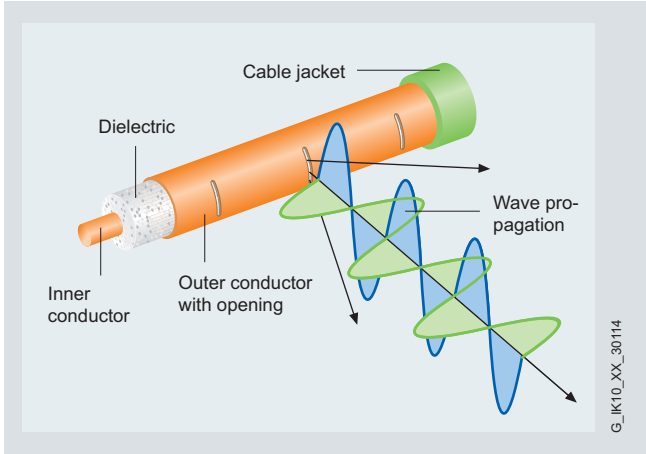

Ordering data   **Order No.**

IWLAN RCoax cables Radiating cable for complex radio environments as special antenna for SCALANCE W Access Points; for extended temperature range (-40 °C to + 85 °C); sold by the meter minimum order quantity 20 m • 2.4 GHz • 5 GHz	6XV1 875-2A 6XV1 875-2D

Accessories

IWLAN RCoax N-Connect stripping tool Stripping tool for fast stripping of RCoax cable on site	6GK1 901-1PH00

RCoax N-Connect female N-connector Plug connector for assembly on site; connection unit of RCoax cable for connection of further components, N-female connection.	6GK5 798-0CN00-0AA0

RCoax N-Connect male/male Coupler RF coupling for connecting an RCoax antenna to an RCoax cable; two N-Connect male connectors	6GK5 798-0CP00-1AA0

IWLAN RCoax cable clip 1/2" Cable holder for RCoax cable • 10 items • 100 items	6GK5 798-8MB00-0AC1 6GK5 798-8MB00-0AM1

IWLAN RCoax threaded washer M6 Threaded washer M6 for RCoax cable clip 1/2", for assembly with M6 threaded bolts • 10 items • 100 items	6GK5 798-8MC00-0AC1 6GK5 798-8MC00-0AM1

IWLAN RCoax spacer 85 mm Spacer 85 mm for RCoax cable clip 1/2" • 10 items • 100 items	6GK5 798-8MD00-0AC1 6GK5 798-8MD00-0AM1

More information

Wireless approvals:
Current approvals can be found on the Internet at:
www.siemens.com/wireless-approvals
To assist in selecting the right products for Industrial Wireless Communication, the SIMATIC NET Selection Tool is available:
Online version:
www.siemens.com/snst
Offline version:
www.siemens.com/snst-download