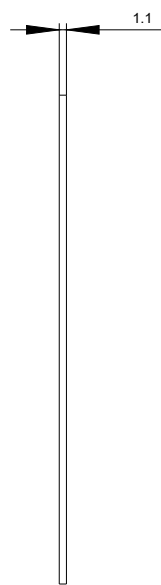

17.07.2015