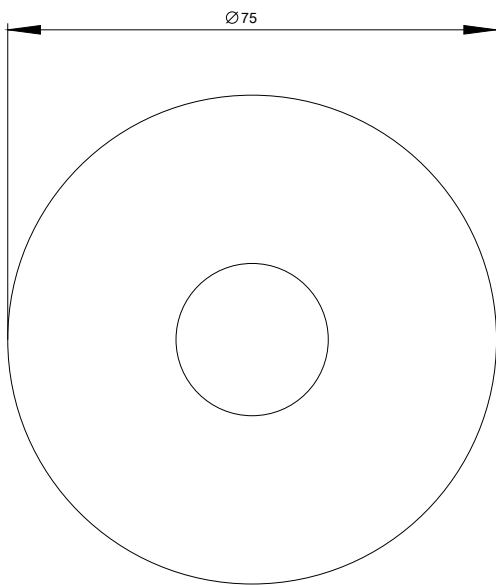

<https://support.industry.siemens.com/cs/ww/en/ps/3SU19000BC310GQ0>

Image database (product images, 2D dimension drawings, 3D models, device circuit diagrams, EPLAN macros, ...)

http://www.automation.siemens.com/bilddb/cax_de.aspx?mfb=3SU19000BC310GQ0&lang=en