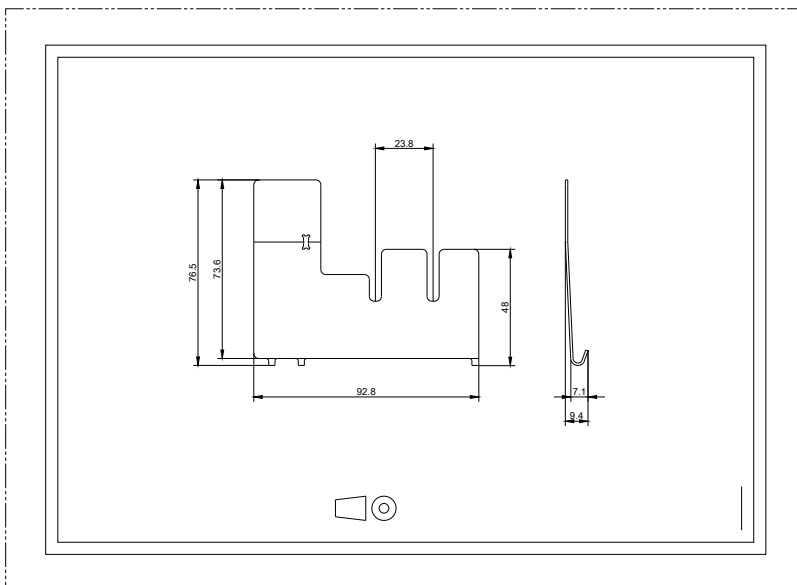

SEALING COVER FOR SIRIUS SOFT STARTER
3RW40 S6...S12

General technical data:

product brand name		SIRIUS
Height	mm	94
Width	mm	98

Certificates/ approvals:

General Product Approval	EMC	Declaration of Conformity	Test Certificates	Shipping Approval
--------------------------	-----	---------------------------	-------------------	-------------------

<https://support.industry.siemens.com/cs/ww/en/ps/3RW49000PB00>

Image database (product images, 2D dimension drawings, 3D models, device circuit diagrams, EPLAN macros, ...)

http://www.automation.siemens.com/bilddb/cax_de.aspx?mfb=3RW49000PB00&lang=en