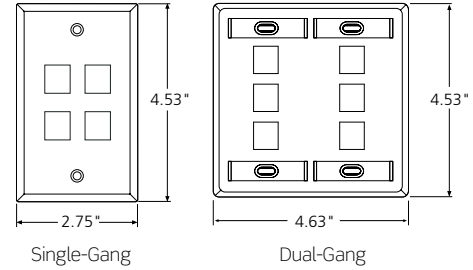

QuickPort® Standard Plastic Wallplates

Features and Benefits

- Compatible with all QuickPort® connectors and adapters
- Manufactured from ABS plastic for superior resistance to impact, chemicals, and solvents, as compared to other plastics
- A variety of color choices, with color-matched screws
- cULus Listed, fire-retardant material rated UL 94V-0

A