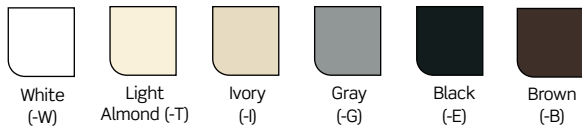

Color Choices QuickPort® wallplates are offered in a wide range of colors.

Related Products

For QuickPort® connectors
see pages R-2 to R-4.

For work area labeling solutions
see page R-4.