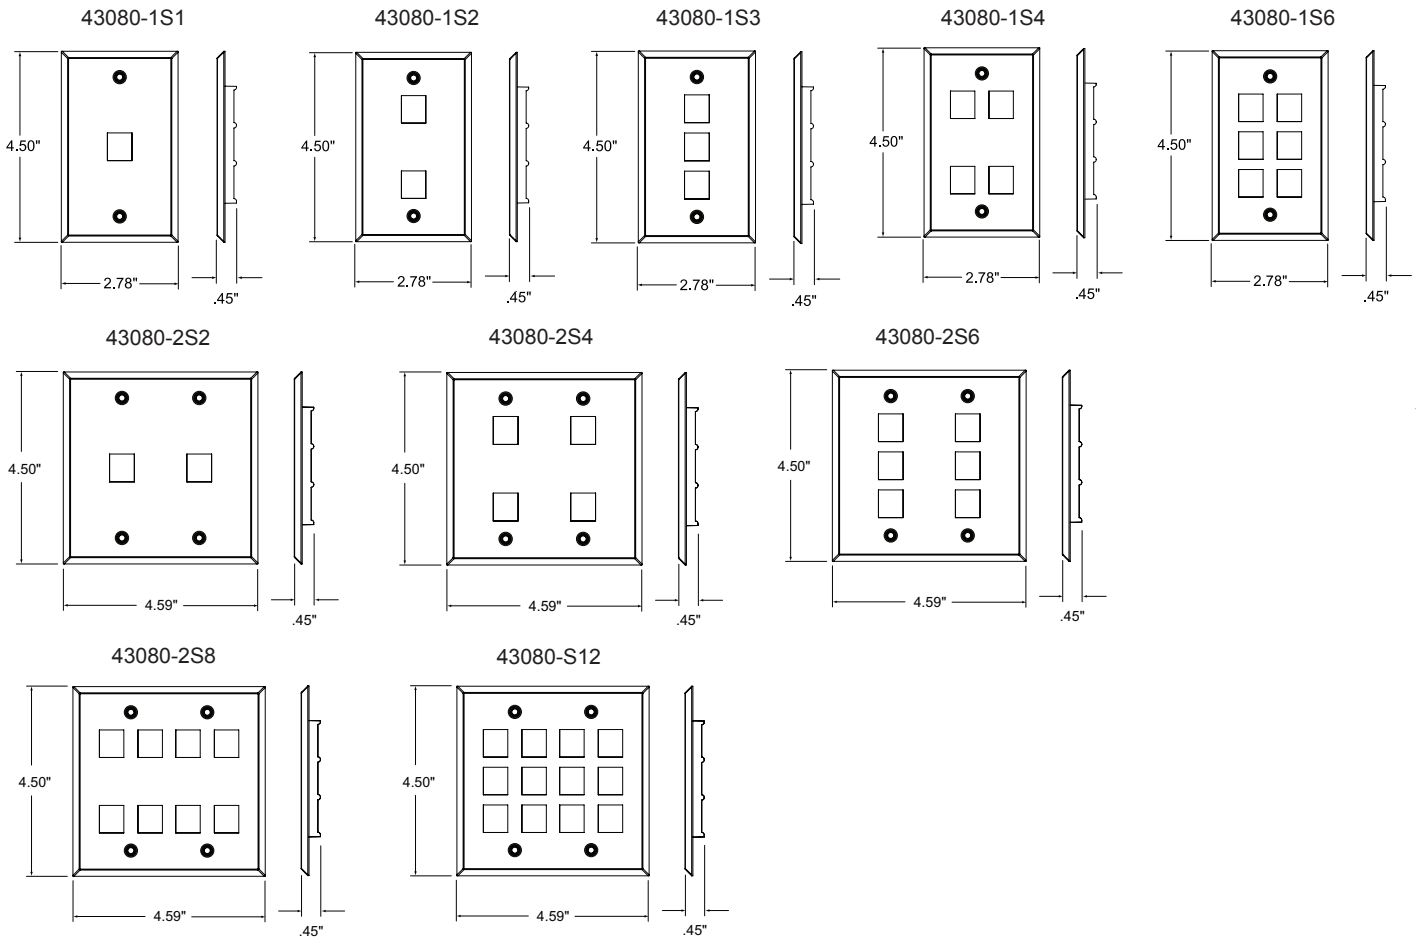

PART NUMBERS

Description	Part No.
Stainless-Steel QuickPort® Wallplate, 1 port, single gang	43080-1S1
Stainless-Steel QuickPort Wallplate, 2 ports, single gang	43080-1S2
Stainless-Steel QuickPort Wallplate, 3 ports, single gang	43080-1S3
Stainless-Steel QuickPort Wallplate, 4 ports, single gang	43080-1S4
Stainless-Steel QuickPort Wallplate, 6 ports, single gang	43080-1S6
Stainless-Steel QuickPort Wallplate, 2 ports, dual gang	43080-2S2
Stainless-Steel QuickPort Wallplate, 4 ports, dual gang	43080-2S4
Stainless-Steel QuickPort Wallplate, 6 ports, dual gang	43080-2S6
Stainless-Steel QuickPort Wallplate, 8 ports, dual gang	43080-2S8
Stainless-Steel QuickPort Wallplate, 12 ports, dual gang	43080-S12

Leviton Network Solutions
2222 - 222nd St. SE
Bothell, WA 98021-4416

Asia / Pacific
T +1.631.812.6228
E infoasean@leviton.com

Canada
T +1.514.954.1840
E pcservice@leviton.com

Caribbean
T +1.954.593.1896
E infocaribbean@leviton.com

China
T +852.2774.9876
E infochina@leviton.com

Colombia
T +57.1.743.6045
E infocolombia@leviton.com

tel 1-800-824-3005
tel +1-425-486-2222
appeng@leviton.com
www.leviton.com

Europe
T +33.6.8869.1380
E infoeurope@leviton.com

India / SAARC
T +971.4.886.4722
E infoindia@leviton.com

Mexico
T +52.55.5082.1040
E lsamarketing@leviton.com

Middle East & Africa
T +971.4.886.4722
E lmeinfo@leviton.com

South Korea
T +82.2.3273.9963
E infokorea@leviton.com