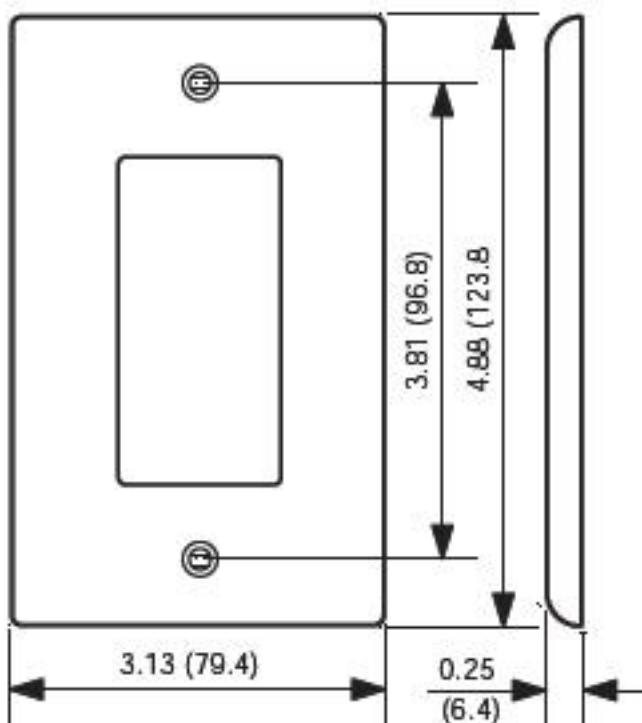

PJ262-W

Description

2-Gang Decora/GFCI Device Decora Wallplate, Midway Size, Thermoplastic Nylon, Device Mount, - White

Product Features

Type: Midway Size

Gang: 2

Material: Thermoplastic Nylon

Color: White

Mount: Device

Standards and Certifications: UL/CSA

Warranty: 10-Year Limited

Color: White

NOTE: Add 1.81" (46.0mm) for each additional gang.

SPECIFICATION SUBMITTAL

JOB NAME:	CATALOG NUMBERS:	
<input type="text"/>	<input type="text"/>	<input type="text"/>
JOB NUMBER:	<input type="text"/>	<input type="text"/>