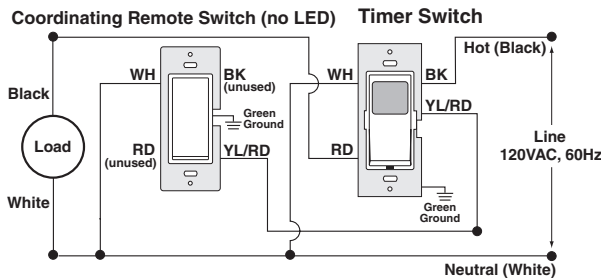

### DIMENSIONAL DRAWINGS

### WIRING DIAGRAMS

Vizia + Programmable  
Timer Switch

**VPT24-1P**  
Single Pole Wiring Application

**VPT24-1P**  
3-Way Wiring with Coordinating Remote Switch,  
VPOSR-10 (no LED) Application

**VPT24-1P**  
3-Way Wiring with Matching Remote Switch,  
VPOSR-1L (w/LED) Application