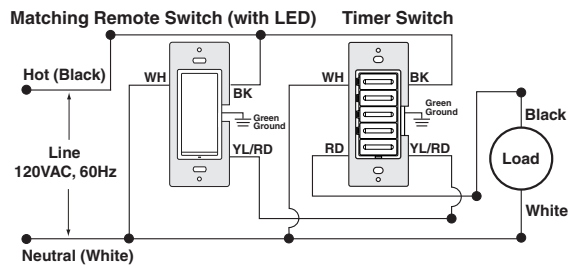

### WIRING DIAGRAMS

Vizia + Programmable  
Timer Switch

**VPT24-1P**  
Single Pole Wiring Application

**VPT24-1P**  
3-Way Wiring with Coordinating Remote Switch,  
VPOSR-10 (no LED) Application

**VPT24-1P**  
3-Way Wiring with Matching Remote Switch,  
VPOSR-1L (w/LED) Application

**WIRING DIAGRAMS**  
5-Button Timer Switches

**LTBxx Series**  
Single Pole Wiring Application

**LTBxx Series**  
3-Way Wiring with Coordinating Remote Switch,  
VP0SR-10 (no LED) Application

**LTBxx Series**  
3-Way Wiring with Matching Remote Switch,  
VP0SR-1L (w/LED) Application

**LTTxx Series**  
Single Pole Wiring Application

**6651/6652**

Single Pole Wiring Application

3-Way Wiring with a 3-Way Switch

**Leviton Mfg. Co., Inc.**

201 North Service Road Melville, NY 11747 Tech Line: 1-800-824-3005 Fax: 1-800-832-9538 www.leviton.com  
© 2009 Leviton Manufacturing Co., Inc. All rights reserved. Subject to change without notice.