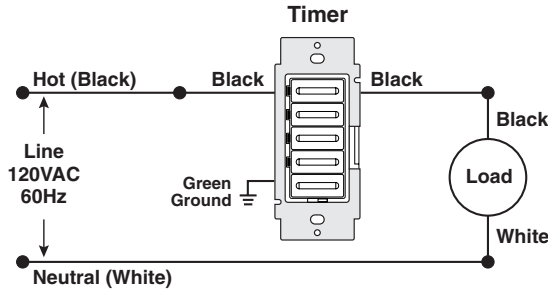

### WIRING DIAGRAMS

Vizia + Programmable  
Timer Switch

**VPT24-1P**  
Single Pole Wiring Application

**VPT24-1P**  
3-Way Wiring with Coordinating Remote Switch,  
VPOSR-10 (no LED) Application

**VPT24-1P**  
3-Way Wiring with Matching Remote Switch,  
VPOSR-1L (w/LED) Application

**WIRING DIAGRAMS**  
5-Button Timer Switches

**LTBxx Series**  
Single Pole Wiring Application

**LTBxx Series**  
3-Way Wiring with Coordinating Remote Switch,  
VP0SR-10 (no LED) Application

**LTBxx Series**  
3-Way Wiring with Matching Remote Switch,  
VP0SR-1L (w/LED) Application

**LTTxx Series**  
Single Pole Wiring Application

**6651/6652**

Single Pole Wiring Application

3-Way Wiring with a 3-Way Switch

**Leviton Mfg. Co., Inc.**

201 North Service Road Melville, NY 11747 Tech Line: 1-800-824-3005 Fax: 1-800-832-9538 www.leviton.com  
© 2009 Leviton Manufacturing Co., Inc. All rights reserved. Subject to change without notice.