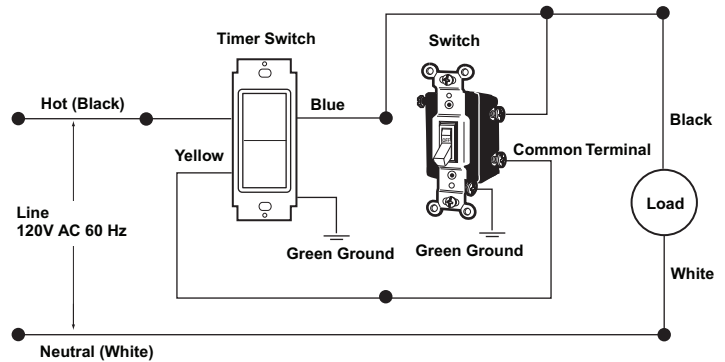

**WIRING DIAGRAMS**  
5-Button Timer Switches

**LTBxx Series**  
Single Pole Wiring Application

**LTBxx Series**  
3-Way Wiring with Coordinating Remote Switch,  
VP0SR-10 (no LED) Application

**LTBxx Series**  
3-Way Wiring with Matching Remote Switch,  
VP0SR-1L (w/LED) Application

**LTTxx Series**  
Single Pole Wiring Application

**6651/6652**

Single Pole Wiring Application

3-Way Wiring with a 3-Way Switch

**Leviton Mfg. Co., Inc.**

201 North Service Road Melville, NY 11747 Tech Line: 1-800-824-3005 Fax: 1-800-832-9538 www.leviton.com  
© 2009 Leviton Manufacturing Co., Inc. All rights reserved. Subject to change without notice.