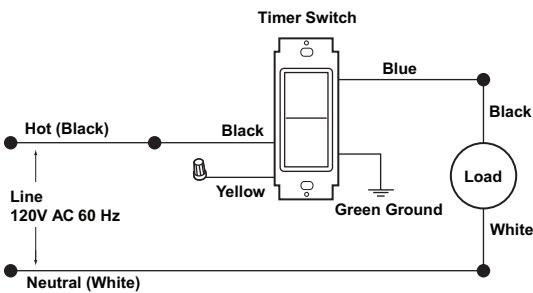

### WIRING DIAGRAMS

Vizia + Programmable  
Timer Switch

**VPT24-1P**  
Single Pole Wiring Application

**VPT24-1P**  
3-Way Wiring with Coordinating Remote Switch,  
VPOSR-10 (no LED) Application

**VPT24-1P**  
3-Way Wiring with Matching Remote Switch,  
VPOSR-1L (w/LED) Application

**WIRING DIAGRAMS**  
5-Button Timer Switches

**LTBxx Series**  
Single Pole Wiring Application

**LTBxx Series**  
3-Way Wiring with Coordinating Remote Switch,  
VP0SR-10 (no LED) Application

**LTBxx Series**  
3-Way Wiring with Matching Remote Switch,  
VP0SR-1L (w/LED) Application

**LTTxx Series**  
Single Pole Wiring Application

**6651/6652**

Single Pole Wiring Application

3-Way Wiring with a 3-Way Switch

**Leviton Mfg. Co., Inc.**

201 North Service Road Melville, NY 11747 Tech Line: 1-800-824-3005 Fax: 1-800-832-9538 www.leviton.com  
© 2009 Leviton Manufacturing Co., Inc. All rights reserved. Subject to change without notice.