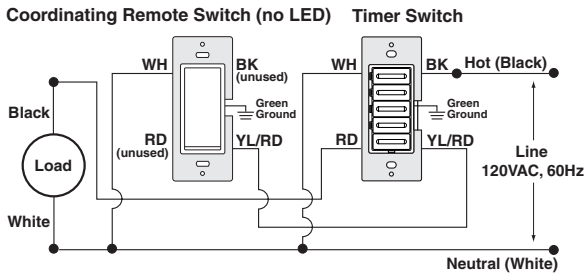

### WIRING DIAGRAMS

Vizia + Programmable  
Timer Switch

**VPT24-1P**  
Single Pole Wiring Application

**VPT24-1P**  
3-Way Wiring with Coordinating Remote Switch,  
VPOSR-10 (no LED) Application

**VPT24-1P**  
3-Way Wiring with Matching Remote Switch,  
VPOSR-1L (w/LED) Application

**WIRING DIAGRAMS**  
5-Button Timer Switches

**LTBxx Series**  
Single Pole Wiring Application

**LTBxx Series**  
3-Way Wiring with Coordinating Remote Switch,  
VP0SR-10 (no LED) Application

**LTBxx Series**  
3-Way Wiring with Matching Remote Switch,  
VP0SR-1L (w/LED) Application