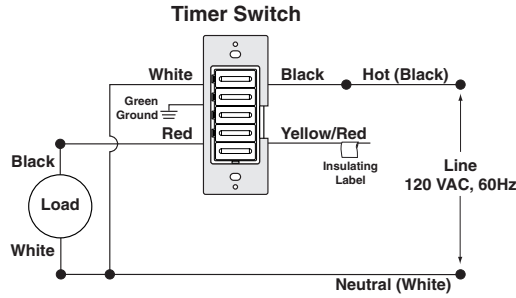

WIRING DIAGRAMS
5-Button Timer Switches

LTBxx Series
Single Pole Wiring Application