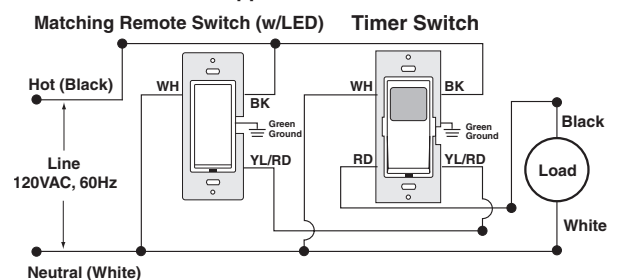

### DIMENSIONAL DRAWINGS

### WIRING DIAGRAMS

Vizia + Programmable  
Timer Switch

**VPT24-1P**  
Single Pole Wiring Application

**VPT24-1P**  
3-Way Wiring with Coordinating Remote Switch,  
VPOSR-10 (no LED) Application

**VPT24-1P**  
3-Way Wiring with Matching Remote Switch,  
VPOSR-1L (w/LED) Application