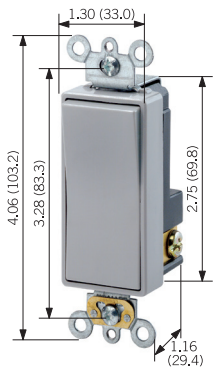

Commercial Grade

5691-2GY

BACK AND SIDE WIRED U S

Description	Color	Cat No.	
		15A	20A
Rating		120/277VAC	
Single Pole	White	5691-2W	5621-2W
	Ivory	5691-2I	5621-2I
	Light Almond	5691-2T	5621-2T
	Grey	5691-2GY	5621-2GY
	Black	5691-2E	5621-2E
	Brown	5691-2	5621-2
	Red	—	5621-2R
Double Pole	White		5622-2W
	Ivory		5622-2I
	Light Almond		5622-2T
	Grey		5622-2GY
	Black		5622-2E
3-Way	White	5693-2W	5623-2W
	Ivory	5693-2I	5623-2I
	Light Almond	5693-2T	5623-2T
	Grey	5693-2GY	5623-2GY
	Black	5693-2E	5623-2E
	Brown	5693-2	5623-2
	Red		5623-2R
4-Way	White		5624-2W
	Ivory		5624-2I
	Light Almond		5624-2T
	Grey		5624-2GY
	Brown		5624-2

BACK AND SIDE WIRED - CANADIAN S

Description	Color	Cat No.		
		15A	20A	
Rating		347VAC		
Single Pole	White	5691-CW	5621-CW	
	Ivory	5691-CI	5621-CI	
	Almond	5691-CA	—	
	Grey	5691-CG	5621-CG	
	Black	5691-CE	—	
	3-Way	White	5693-CW	5623-C2W
3-Way	Ivory	5693-CI	—	
	Almond	5693-CA	—	
	Grey	—	5623-C2G	
	Black	5693-CE		
4-Way	White	5694-CW	5624-CW