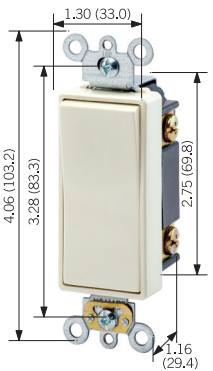

AC Quiet Rocker Switches

- Full rated current capacity with tungsten, fluorescent or resistive loads. Motor capacity is 80% of switch rating
- Back and side-wiring terminals accept both solid and stranded wire to ease installation
- New architecturally-styled smooth-action concave rocker
- Heavy-duty impact-resistant thermoplastic construction for long service life in commercial applications
- Two ground connection options: a green grounding screw and a self-grounding clip
- Backed by a Limited Ten-Year Warranty

Canadian Switches

- Decora Plus Canadian switches fit only those wallplates designated
- Canadian Decora wallplates available in a number of colors and fit “Commander Type” boxes

Commercial Grade

5691-2GY

BACK AND SIDE WIRED U S

Description	Color	Cat No.	
		15A	20A
Rating		120/277VAC	
Single Pole	White	5691-2W	5621-2W
	Ivory	5691-2I	5621-2I
	Light Almond	5691-2T	5621-2T
	Grey	5691-2GY	5621-2GY
	Black	5691-2E	5621-2E
	Brown	5691-2	5621-2
	Red	—	5621-2R
Double Pole	White		5622-2W
	Ivory		5622-2I
	Light Almond		5622-2T
	Grey		5622-2GY
	Black		5622-2E
3-Way	White	5693-2W	5623-2W
	Ivory	5693-2I	5623-2I
	Light Almond	5693-2T	5623-2T
	Grey	5693-2GY	5623-2GY
	Black	5693-2E	5623-2E
	Brown	5693-2	5623-2
	Red		5623-2R
4-Way	White		5624-2W
	Ivory		5624-2I
	Light Almond		5624-2T
	Grey		5624-2GY
	Brown		5624-2

BACK AND SIDE WIRED - CANADIAN S

Description	Color	Cat No.	
		15A	20A
Rating		347VAC	
Single Pole	White	5691-CW	5621-CW
	Ivory	5691-CI	5621-CI
	Almond	5691-CA	—
	Grey	5691-CG	5621-CG
	Black	5691-CE	—
	3-Way	White	5693-CW
3-Way	Ivory	5693-CI	—
	Almond	5693-CA	—
	Grey	—	5623-C2G
	Black	5693-CE	
4-Way	White	5694-CW	5624-CW