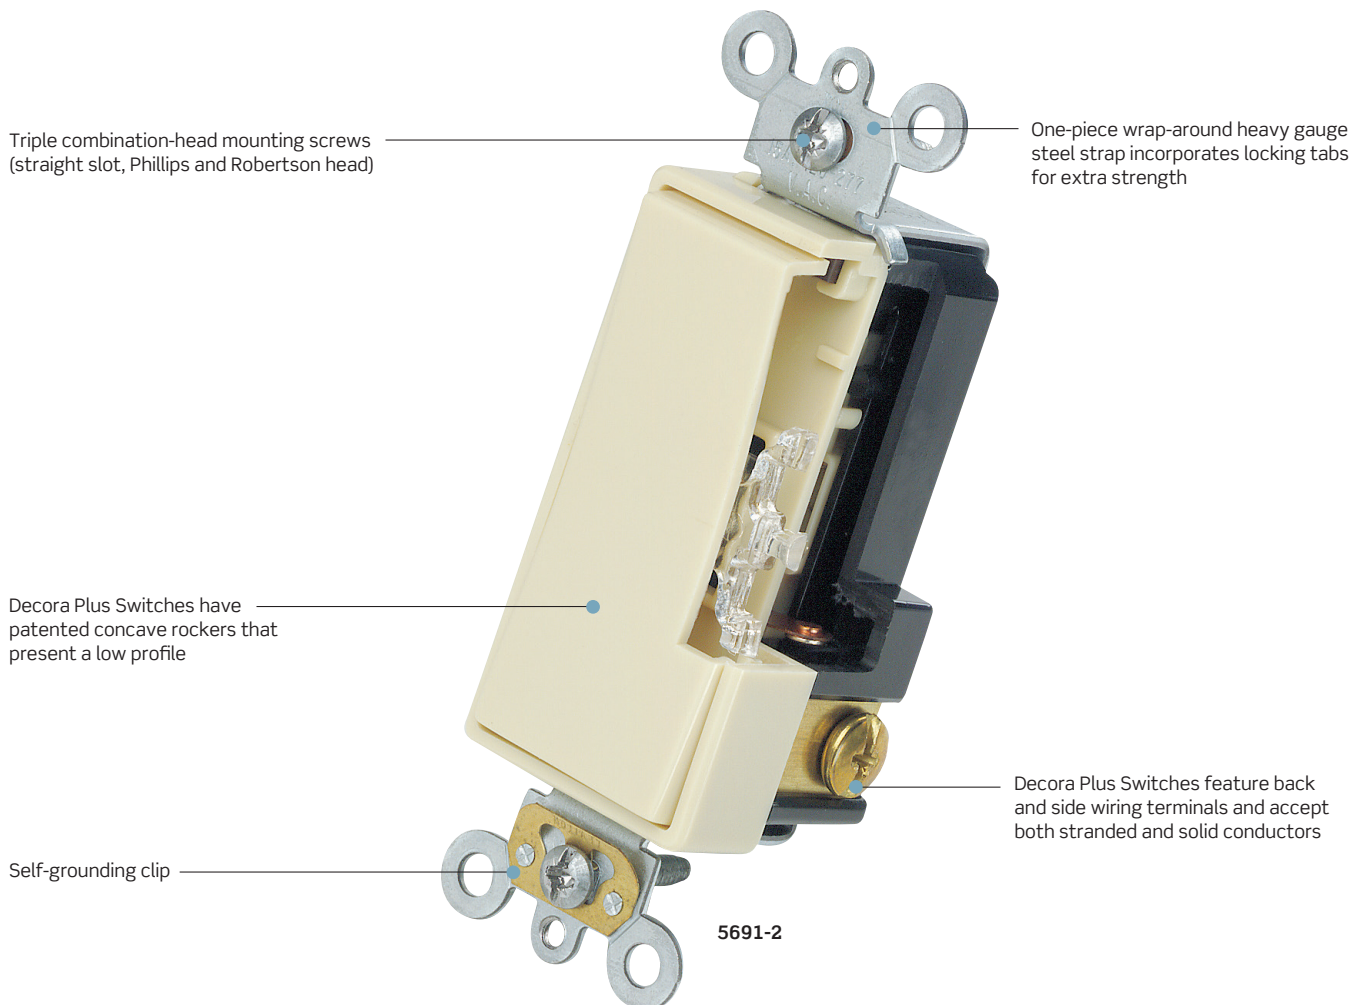

Decora Plus™ AC Quiet Commercial Specification Grade Rocker Switches

Decora Plus devices combine designer styling with all the benefits of rugged Commercial Grade construction. The robust product offering includes: single pole, double pole, 3 and 4-way switches, momentary and maintained contact switches, as well as pilot light and illuminated switches.

Specifications and Features

- Engineered for fine tolerances and top performance
- Decora Plus Switches feature impact resistant thermoplastic construction for long service life
- All Decora devices meet or exceed applicable UL, CSA and NOM testing standards

AC Quiet Rocker Switches

- Full rated current capacity with tungsten, fluorescent or resistive loads. Motor capacity is 80% of switch rating
- Back and side-wiring terminals accept both solid and stranded wire to ease installation
- New architecturally-styled smooth-action concave rocker
- Heavy-duty impact-resistant thermoplastic construction for long service life in commercial applications
- Two ground connection options: a green grounding screw and a self-grounding clip
- Backed by a Limited Ten-Year Warranty

Canadian Switches

- Decora Plus Canadian switches fit only those wallplates designated
- Canadian Decora wallplates available in a number of colors and fit “Commander Type” boxes

Commercial Grade

5691-2GY