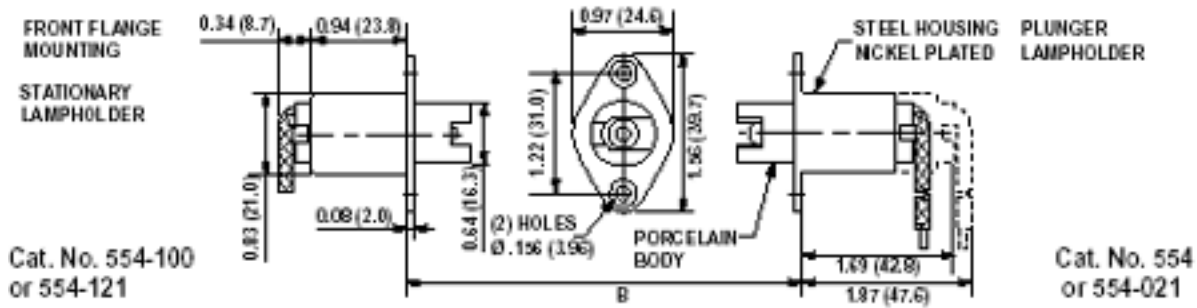

SPECIFICATION SUBMITTAL

JOB NAME: ____	CATALOG NUMBERS: ____	
JOB NUMBER: ____	____	____

Leviton Manufacturing Co., Inc.
201 North Service Road, Melville, NY 11747
Telephone: 1-800-323-8920 · FAX: 1-800-832-9538 · Tech Line (8:30AM-7:30PM E.S.T. Monday-Friday): 1-800-824-3005

Leviton Manufacturing of Canada, Ltd.
165 Hymus Boulevard, Pointe Claire, Quebec H9R 1E9 · Telephone: 1-800-469-7890 ·
FAX: 1-800-824-3005 · www.leviton.com/canada

Leviton S. de R.L. de C.V.
Lago Tana 43, Mexico DF, Mexico CP 11290 · Tel.: (+52)55-5082-1040 · FAX: (+52)5386-1797 · www.leviton.com.mx

Visit our Website at: www.leviton.com
© 2012-2014 Leviton Manufacturing Co., Inc. All rights reserved. Subject to change without notice.

Leviton has a global presence.
If you would like to know where your local Leviton office is located please go to: www.leviton.com/international/contacts/