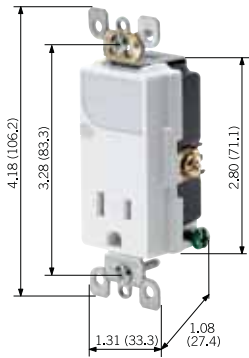

Residential Grade

T6525