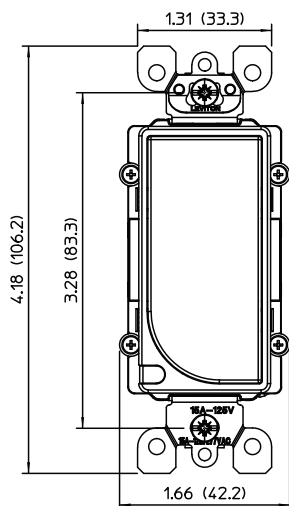

Description	Color	Cat No.
NEMA		 5-15R
Rating		15A-125VAC
Decora Tamper Resistant Receptacle/LED Guide Light	White	T6525-W
	Ivory	T6525-I
	Almond	T6525-A
	Light Almond	T6525-T
Rating		15A-125VAC
Decora Single Pole Switch/LED Guide Light	White	6526-W
	Ivory	6526-I
	Almond	6526-A
	Light Almond	6526-T
Rating		1W-120VAC
Decora Full LED Guide Light	White	6527-W
	Ivory	6527-I
	Almond	6527-A
	Light Almond	6527-T

HORSEPOWER

- 15A — 1/2 @ 120V

DIMENSIONS

Decora 6527
Full LED Guidelight

Decora 6526
Switch LED Guidelight