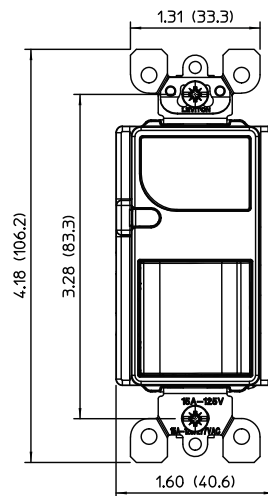

Description	Color	Cat No.
NEMA		 5-15R
Rating		15A-125VAC
Decora Tamper Resistant Receptacle/LED Guide Light	White	T6525-W
	Ivory	T6525-I
	Almond	T6525-A
	Light Almond	T6525-T
Rating		15A-125VAC
Decora Single Pole Switch/LED Guide Light	White	6526-W
	Ivory	6526-I
	Almond	6526-A
	Light Almond	6526-T
Rating		1W-120VAC
Decora Full LED Guide Light	White	6527-W
	Ivory	6527-I
	Almond	6527-A
	Light Almond	6527-T

HORSEPOWER

- 15A — 1/2 @ 120V

DIMENSIONS

Decora 6527
Full LED Guidelight

Decora 6526
Switch LED Guidelight