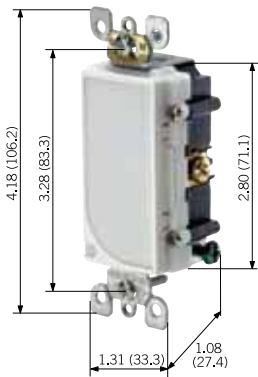

Residential Grade

6527

DECORA® COMBINATION DEVICES*

Description	Color	Cat No.
NEMA		 5-15R
Rating		15A-125VAC
Decora Tamper Resistant Receptacle/LED Guide Light	White	T6525-W
	Ivory	T6525-I
	Almond	T6525-A
	Light Almond	T6525-T
Rating		15A-125VAC
Decora Single Pole Switch/LED Guide Light	White	6526-W
	Ivory	6526-I
	Almond	6526-A
	Light Almond	6526-T
Rating		1W-120VAC
Decora Full LED Guide Light	White	6527-W
	Ivory	6527-I
	Almond	6527-A
	Light Almond	6527-T

TESTING AND CODE COMPLIANCE

- UL Listed (File #E-7458)
- CSA Certified (File #LR-3413)
- NOM Certified (#057)

MATERIAL CHARACTERISTICS

Environmental: Flammability UL-94, V2 Rating
Operating Temperature: -40°C to 120°C

HORSEPOWER

- 15A — 1/2 @ 120V

DIMENSIONS