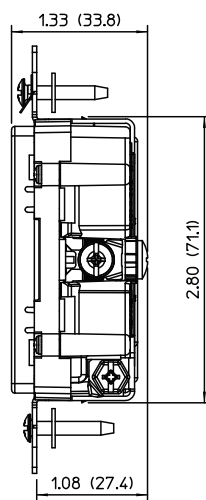

Description	Color	Cat No.
NEMA		 5-15R
Rating		15A-125VAC
Decora Tamper Resistant Receptacle/LED Guide Light	White	T6525-W
	Ivory	T6525-I
	Almond	T6525-A
	Light Almond	T6525-T
Rating		15A-125VAC
Decora Single Pole Switch/LED Guide Light	White	6526-W
	Ivory	6526-I
	Almond	6526-A
	Light Almond	6526-T
Rating		1W-120VAC
Decora Full LED Guide Light	White	6527-W
	Ivory	6527-I
	Almond	6527-A
	Light Almond	6527-T

HORSEPOWER

- 15A — 1/2 @ 120V

DIMENSIONS

Decora 6527
Full LED Guidelight

Decora 6526
Switch LED Guidelight