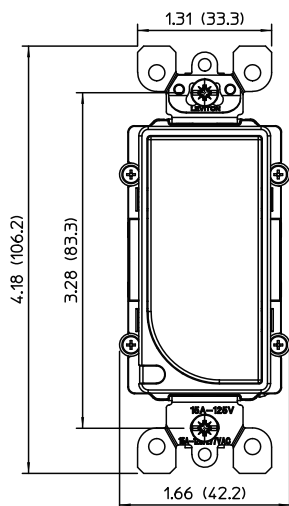

DIMENSIONS

Decora 6527
Full LED Guidelight