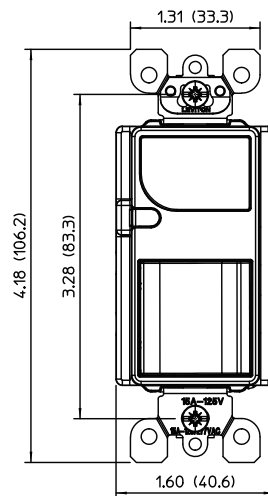

## DIMENSIONS

Decora 6527  
Full LED Guidelight

Decora 6526  
Switch LED Guidelight