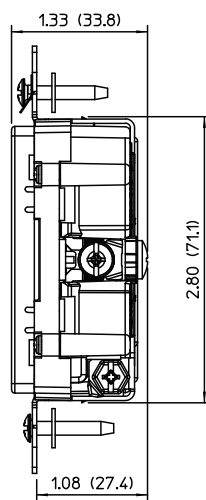

Decora 6527
Full LED Guidelight