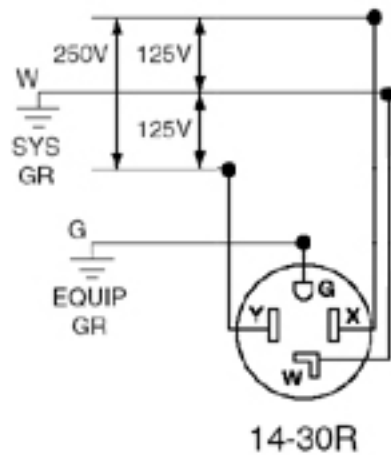

Color:  Black

UPC Code: 07847707451

Country of Origin: Please Contact Customer Service

NEMA: 14-30R

Wiring Diagram

SPECIFICATION SUBMITTAL

JOB NAME:	CATALOG NUMBERS:	
<input type="text"/>	<input type="text"/>	<input type="text"/>
JOB NUMBER:	<input type="text"/>	<input type="text"/>