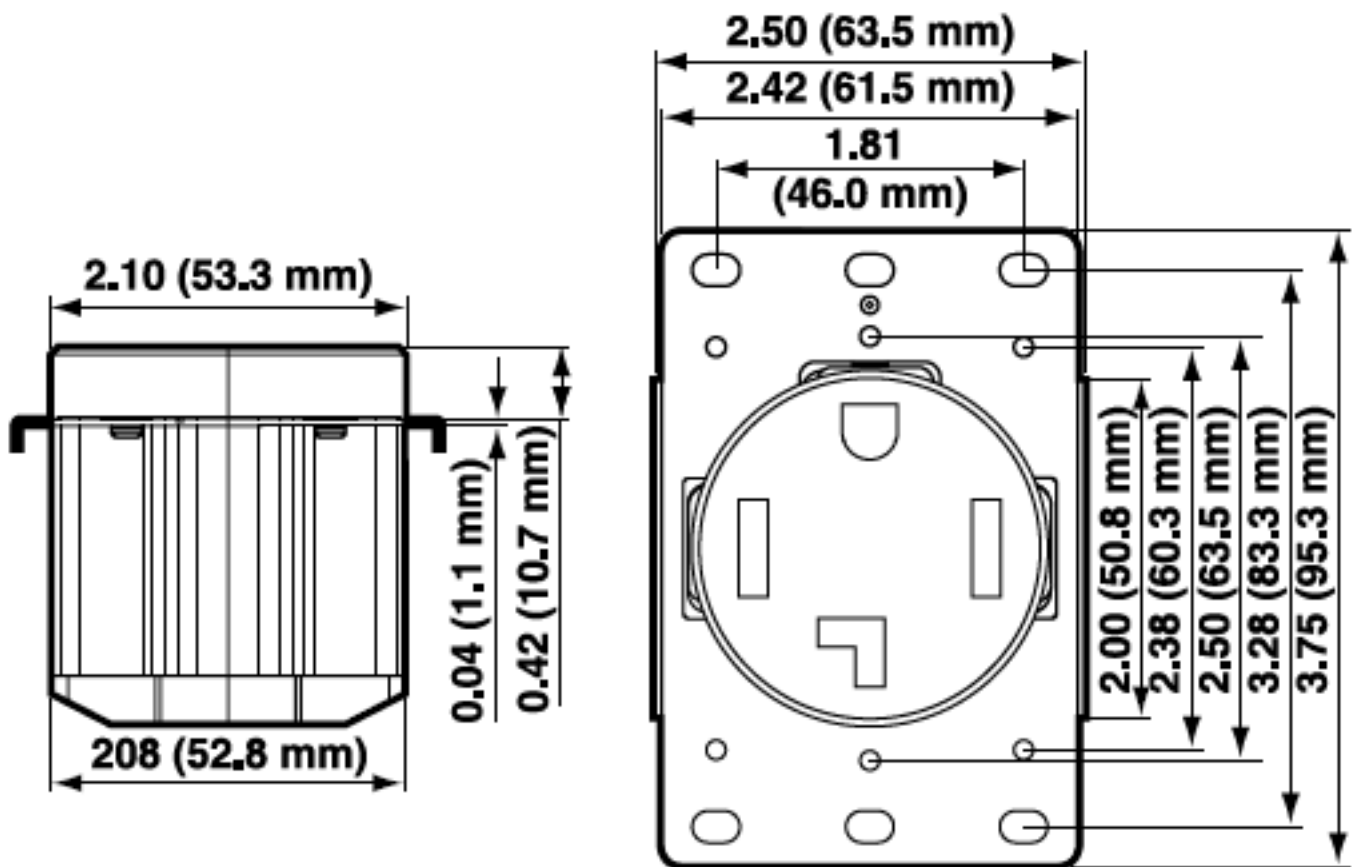

Operating Temperature: -40C to 60C

Material Specifications

Face Material: Nylon

Body Material: Nylon

Line Contacts: Brass Double-Wipe

Strap Material: Galvanized Steel

Color: Black

Mechanical Specifications

Color:  Black

UPC Code: 07847707451

Country of Origin: Please Contact Customer Service

NEMA: 14-30R

Wiring Diagram

SPECIFICATION SUBMITTAL

JOB NAME:	CATALOG NUMBERS:	
<input type="text"/>	<input type="text"/>	<input type="text"/>
JOB NUMBER:	<input type="text"/>	<input type="text"/>