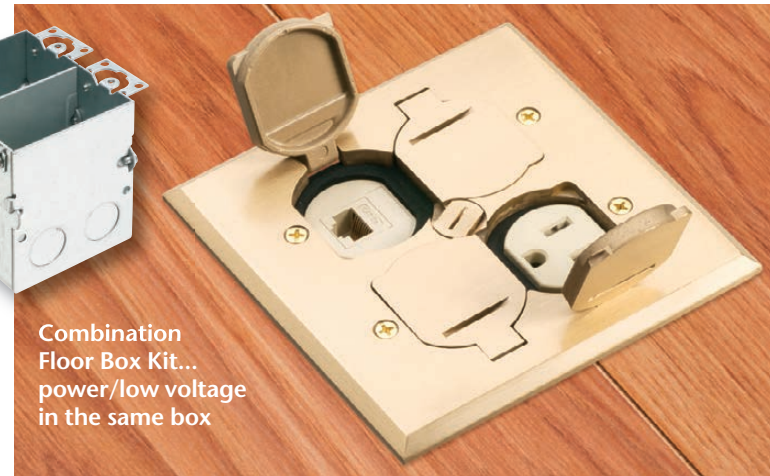

Available with a **steel** box and a gasketed brass or nickel-plated brass cover to prevent water intrusion, the cover comes with threaded plugs or flip lids to protect the receptacle when it's not in use.

**With a variety of floor box kits and individual metal covers and accessories, Arlington offers just about any option you could possibly need...**

- Single and two-gang floor box kits...and a *combination* box kit with an installed divider for power and low voltage in the same box.
- Rectangular or square metal covers with flip lids or threaded plugs...also sold separately.

Covers with threaded plugs for two-gang box

Cover with flip lids for single gang (or two-gang) box

Combination Floor Box Kit... power/low voltage in the same box