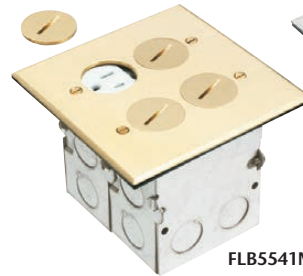

Available with a **steel** box and a gasketed brass or nickel-plated brass cover to prevent water intrusion, the cover comes with threaded plugs or flip lids to protect the receptacle when it's not in use.

### COMBINATION POWER/LOW VOLTAGE FLOOR BOX KIT

**FLB5552MB**  
Power/Low Voltage Combo Box

**FLB5552NL** combo box with nickel-plated cover

Divider separates power & low voltage

**FLB5552MB**

**Arlington**

## COVERS WITH THREADED PLUGS

FLB5541MB  
Floor Box Kit  
(exploded view)

FLB5321NL  
(exploded view)

CATALOG NUMBER	UPC/DCI/NAED MFG. #018997	DESCRIPTION COVERS WITH FLIP LIDS	COVER SIZE & STYLE	COVER SHAPE	UNIT PKG	STD PKG
<b>FLOOR BOX KIT • with STEEL BOX</b>						
FLB5321MB	22015	Single-gang steel box, gaskets, receptacle, gasketed cover, mounting screws	Brass with Two Threaded Plugs	■	1	4
FLB5321NL	22016		Nickel-plated with Two Threaded Plugs	■	1	4
FLB5541MB	22034	Two-gang steel box, gaskets, receptacles, gasketed cover, mounting screws	Brass with Four Threaded Plugs	■	1	4
FLB5541NL	22035		Nickel-plated with Four Threaded Plugs	■	1	4
<b>METAL GASKETED COVER with receptacle</b>						
FLB5320MB	22013	Brass Cover	Single-gang with Two Threaded Plugs	■	1	10
FLB5320NL	22014	Nickel-plated Cover	Single-gang with Two Threaded Plugs	■	1	10
FLB5540MB	22005	Brass Cover	Two-gang with Four Threaded Plugs	■	1	10
FLB5540NL	22033	Nickel-plated Cover	Two-gang with Four Threaded Plugs	■	1	10

FLB5321MB

FLB5321NL

FLB5541MB

FLB5541NL