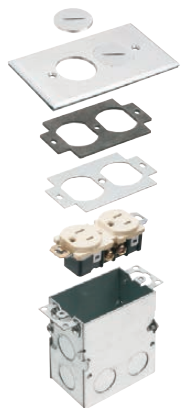

### COMBINATION POWER/LOW VOLTAGE FLOOR BOX KIT

**FLB5552MB**  
Power/Low Voltage Combo Box

**FLB5552NL** combo box with nickel-plated cover

Divider separates power & low voltage

**FLB5552MB**

**Arlington**

## COVERS WITH THREADED PLUGS

FLB5541MB  
Floor Box Kit  
(exploded view)

FLB5321NL  
(exploded view)

CATALOG NUMBER	UPC/DCI/NAED MFG. #018997	DESCRIPTION COVERS WITH FLIP LIDS	COVER SIZE & STYLE	COVER SHAPE	UNIT PKG	STD PKG
<b>FLOOR BOX KIT • with STEEL BOX</b>						
FLB5321MB	22015	Single-gang steel box, gaskets, receptacle, gasketed cover, mounting screws	Brass with Two Threaded Plugs	■	1	4
FLB5321NL	22016		Nickel-plated with Two Threaded Plugs	■	1	4
FLB5541MB	22034	Two-gang steel box, gaskets, receptacles, gasketed cover, mounting screws	Brass with Four Threaded Plugs	■	1	4
FLB5541NL	22035		Nickel-plated with Four Threaded Plugs	■	1	4
<b>METAL GASKETED COVER with receptacle</b>						
FLB5320MB	22013	Brass Cover	Single-gang with Two Threaded Plugs	■	1	10
FLB5320NL	22014	Nickel-plated Cover	Single-gang with Two Threaded Plugs	■	1	10
FLB5540MB	22005	Brass Cover	Two-gang with Four Threaded Plugs	■	1	10
FLB5540NL	22033	Nickel-plated Cover	Two-gang with Four Threaded Plugs	■	1	10