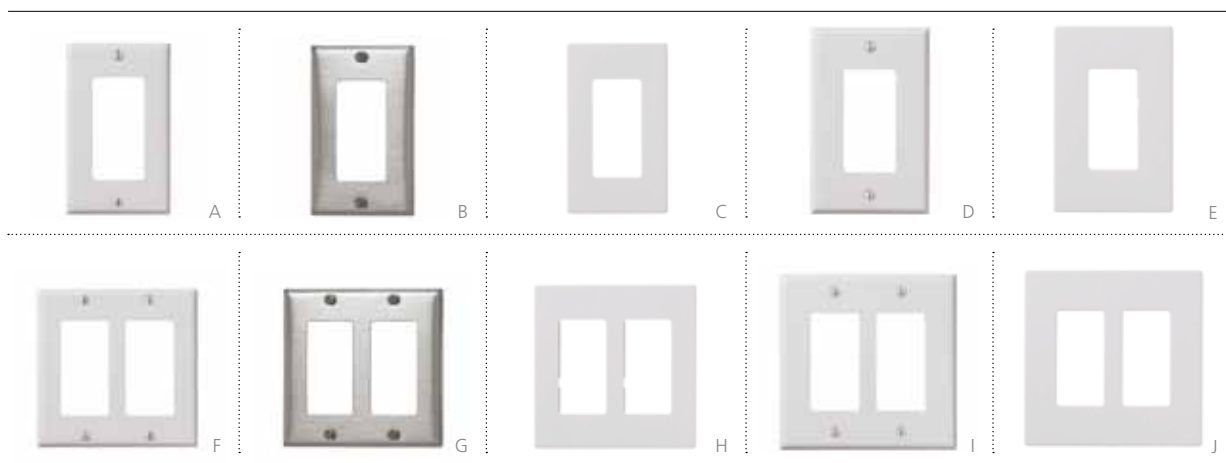

WORK AREA | Decora® Wallplates

COPPER

work area

Standard Decora and Decora Plus wallplates accept a variety of inserts for voice, data, and video applications. The most common wallplates are shown here in a variety of materials and dimensions. Refer to page X12 for more detailed material properties. Decora Plus wallplates utilize a screwless design. Numerous additional configurations are available; call 1.800.722.2082 or visit leviton.com for more information.