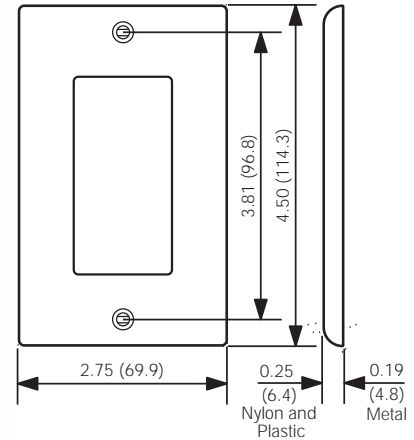

Residential and Commercial Grade Decora Wallplates

Standard Size Single-Gang

Midway Size Single-Gang

Midway wallplates can be mounted onto larger-volume outlet boxes and/or used to hide wall irregularities. Midway wallplates are a full 0.375" higher and wider than standard size wallplates.

Oversized Single-Gang

Oversized wallplates are used to conceal greater wall irregularities than those hidden by Midway wallplates. Oversized wallplates are a full 0.75" higher and wider than standard size wallplates.

NOTE: Add 1.81" (46.0mm) for each additional gang.

All Decora Wallplates

- Accent any wall covering with a wide selection of colors and finishes
- Smooth face and rounded edges resist dust accumulation
- Individual plastic wrapping to protect wallplate's surface
- Color-matched metal mounting screws supplied