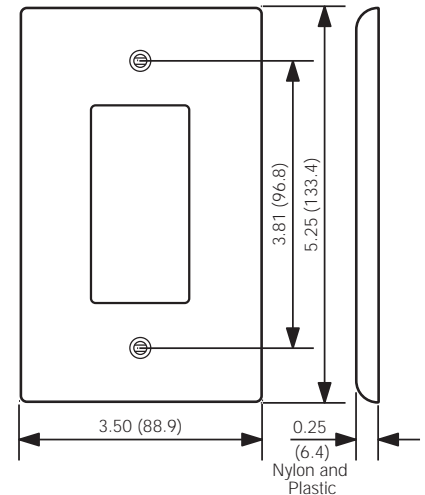

Residential and Commercial Grade Decora Wallplates

Standard Size Single-Gang

Midway Size Single-Gang

Midway wallplates can be mounted onto larger-volume outlet boxes and/or used to hide wall irregularities. Midway wallplates are a full 0.375" higher and wider than standard size wallplates.

NOTE: Add 1.81" (46.0mm) for each additional gang.

All Decora Wallplates

- Accent any wall covering with a wide selection of colors and finishes
- Smooth face and rounded edges resist dust accumulation
- Individual plastic wrapping to protect wallplate's surface
- Color-matched metal mounting screws supplied