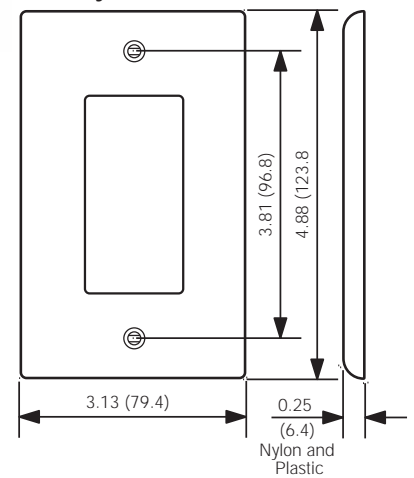

Residential and Commercial Grade Decora Wallplates

Standard Size Single-Gang

Midway Size Single-Gang

Midway wallplates can be mounted onto larger-volume outlet boxes and/or used to hide wall irregularities. Midway wallplates are a full 0.375" higher and wider than standard size wallplates.

Oversized Single-Gang

Oversized wallplates are used to conceal greater wall irregularities than those hidden by Midway wallplates. Oversized wallplates are a full 0.75" higher and wider than standard size wallplates.

NOTE: Add 1.81" (46.0mm) for each additional gang.

All Decora Wallplates

- Accent any wall covering with a wide selection of colors and finishes
- Smooth face and rounded edges resist dust accumulation
- Individual plastic wrapping to protect wallplate's surface
- Color-matched metal mounting screws supplied