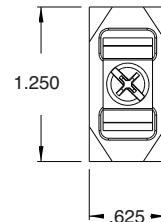

## Wire Grabber™ *New!* and Kits

Reliable drop wire support when hanging fixture boxes, fixtures, cable tray and other static load items.

FLG3

DWB0805

DWYH0805

DWYT8030

BW580

CATALOG NUMBER	UPC/DCI/NAED MFG #018997	DESCRIPTION	UNIT PKG	STD PKG	LENGTH
DWB0805	06805	Single Kit	1	10	5'
DWB0812	06883	w/ Looped End holds static loads up to	1	10	10'
DWB0815	06815	75 lbs w/ supplied	1	10	15'
DWB0820	06820	.080" wire)	1	10	20'
DWB0830	06830		1	10	30'
DWH0805	15022	Straight Kit with Hooks holds static loads up to	1	10	5'
DWH0810	15023	75 lbs	1	10	10'
DWT0805	15020	Straight Kit with Toggles holds static loads up to	1	10	5'
DWT0810	15021	75 lbs	1	10	10'
DWY2H0810	11312	Two Pack	2	10	10'
DWYH0805	11307	"Y" Kit	1	10	5'
DWYH0810	11308	with Toggles	1	10	10'
DWYH0815	11309	holds static loads up to 75 lbs	1	10	15'
DWYH0820	11310	(w/ supplied	1	10	20'
DWYH0830	11311	.080" wire)	1	10	30'
DWY2T0810	11306	Two Pack	2	10	10'
DWY2T0812	11314	Two Pack	2	10	5'
DWYT0805	11301		1	10	5'
DWYT0810	11302		1	10	10'
DWYT0812	11313	"Y" Kit with Hooks holds static loads up to 75 lbs	1	10	5'
DWYT0815	11303		1	10	15'
DWYT0820	11304		1	10	20'
DWYT0830	11305		1	10	30'
FLG3	01590	Wire hanger for static loads.	50	50	-
BW562	83775	500' Roll of .062" Galvanized Braided Support Wire	1	4	500'
BW580	21250	500' Roll of .080" Galvanized Braided Support Wire	1	4	500'

### Secure grip on wire:

Tightening this screw engages six points of contact on wire. (components)  
FLG3 ships fully assembled

### Easy to use:

Push wire through connector and out the other side. Loop wire back through connector. Tighten screw.

Scan For Video