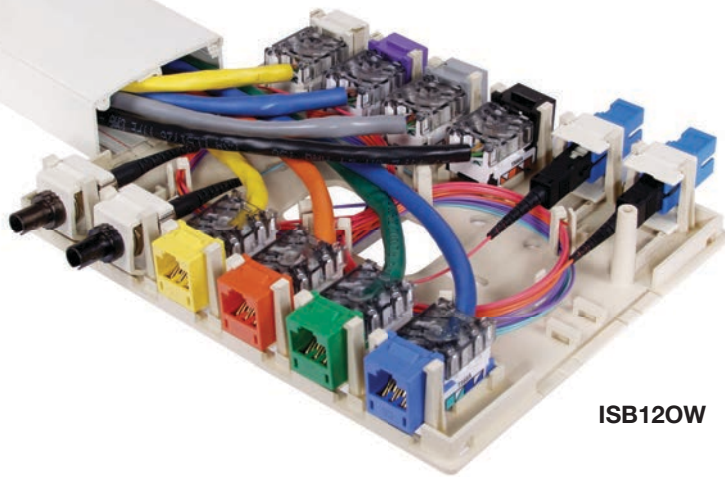

### Specifications

- Low-profile design.
- Accepts XJ jacks, audio video and fiber connectors.
- Provided with double-sided tape and mounting screws for easy installation.
- UL and cUL listed.
- Constructed with a high-impact resistant, flame-retardant polymer.
- ANSI/TIA-606B compliant.