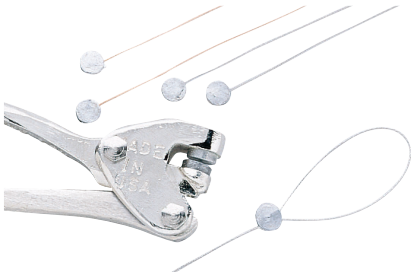

Solid Brass "S" Hooks

- Standard package: 100 "S" Hooks, sold in full packages only

| Catalog # | Description | For Valve Stems Up To | Qty. |
|-----------|-------------------|-----------------------|------|
| 23305 | 1-3/4" O.D. Brass | 1/2" | 100 |
| 23304 | 1-1/2" O.D. Brass | 3/8" | 100 |
| 23303 | 1-1/4" O.D. Brass | 1/4" | 100 |

#16 Jack Chain

- Approximately 25 links per foot
- Standard package: 50 feet of chain, sold in full packages only

| Catalog # | Description | Qty. |
|-----------|-----------------|--------------|
| 23308 | Brass #16 | 50' of chain |
| 98859 | Stainless Steel | 50' of chain |

4-1/2" Beaded Chain

- Extremely flexible 4-1/2" bead chain with locking link.
- Standard package contains 100 chains. sold in full packages only

| Catalog # | Description | Qty. |
|-----------|----------------------------|------|
| 23306 | 4-1/2" long #6 Brass chain | 100 |

Zinc Wire Clamps - Double Ferrule Design

- Use to secure or splice stainless steel wire

| Catalog # | Description | Qty. |
|-----------|------------------|------|
| 38090 | Zinc Wire Clamps | 50 |

Stainless Wire (48 mil)