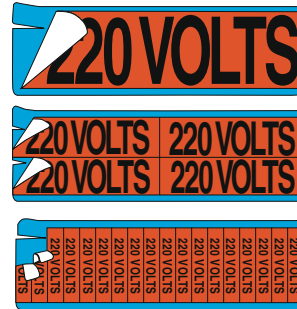

Voltage Labels

- Orange markers meet ASME (ANSI) Standard ZG3.22
- Broad selection of stock legends available
- Choose from three size/style options listed below
- Cards sold individually

 **ASME (ANSI) ZG3.22**

Orange. Orange shall be used as the basic color for designating dangerous parts of machines or energized equipment which may cut, crush, shock, or otherwise injure.

Card Styles (Markers Per Card)

- 1 Marker Per Card – (Style A) Marker Size – 2¼" x 9" Character Height – 1⅞"
- 4 Markers Per Card – (Style B) Marker Size – 1⅞" x 4⅞" Character Height – ⅞"
- 18 Markers Per Card – (Style C) Marker Size – ½" x 2¼" Character Height – ⅝"

Alert employees to potentially dangerous machinery or energized equipment using bright orange Conduit and Voltage Markers.

Legend	Catalog Number		
	Style A 1 Marker/ Card	Style B 4 Markers/ Card	Style C 18 Markers/ Card
(blank)	44099	44100	-
110 Volts	44101	44201	44301
115 Volts	44102	44202	44302
120 Volts	44104	44204	44304
120/208 Volts	44159	44259	44359
208 Volts	44106	44206	44306
220 Volts	44107	44207	44307
230 Volts	44108	44208	44308
240 Volts	44110	44210	44310
250 Volts	44111	44211	44311
277 Volts	44112	44212	-
277/480 Volts	44160	44260	44360
440 Volts	44113	44213	44313
460 Volts	44114	44214	44314
480 Volts	44115	44215	44315
550 Volts	44116	44216	-
600 Volts	44118	44218	-
2300 Volts	44134	44234	-
2400 Volts	44121	44221	-
4160 Volts	44122	44222	-
4800 Volts	44124	-	-

Porta-Pack® Style Voltage Marker

- Made of self-sticking vinyl material
- Color is black ink on orange background
- Standard package: 5 identical cards
- Sold in full packages only

Legend	Markers Per Card	Marker Size	Catalog Number
120V	3	⅞" x 3¼"	44500
240V	3	⅞" x 3¼"	44501
480V	3	⅞" x 3¼"	44503