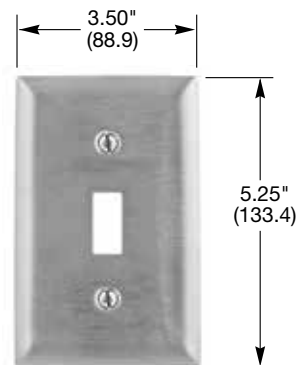

Jumbo, Smooth, Stainless Steel Type 302/304 Wallplates

Configuration	Catalog Number	Configuration	Catalog Number
1-Gang, 1-Toggle 	SSJ1	1-Gang, 1-Single Receptacle for 2.09–2.13 in. (53.1–54.1) Dia. Face 	SSJ723
2-Gang, 2-Toggle 	SSJ2	1-Gang, 1-Blank, Box Mount 	SSJ13
1-Gang, 1-Duplex 	SSJ8	1-Gang, 1-Telephone Opening, .640 in. (16.3) Box Mount 	SSJ11*
2-Gang, 2-Duplex 	SSJ82	2-Gang, 1-Toggle, 1-Duplex 	SSJ18
1-Gang, 1-Decorator 	SSJ26	2-Gang, 1-Toggle, 1-Decorator 	SSJ126
2-Gang, 2-Decorator 	SSJ262		
1-Gang, 1-Single Receptacle for 1.36–1.39 in. (34.5–35.3) Dia. Face 	SSJ7		

Note: *.50 in. (12.7) I.D. nylon bushing provided.
Specifications are subject to change without notice.

Jumbo Wallplate

Oversize dimensions (see page N-31 for more details).
1-Gang, 5.25 in. x 3.50 in. (133.4 x 88.9).
2-Gang, 5.25 in. x 5.31 in. (133.4 x 134.9).