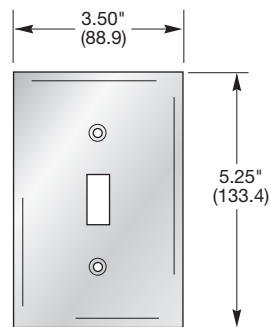

* .50" (12.7) I.D. nylon bushing provided.

Wallplates

Jumbo, Metal Wallplates

Jumbo, Smooth, Stainless Steel Type 302/304 Wallplates

Configuration	Catalog Number	Configuration	Catalog Number
1-Gang, 1-Toggle	SSJ1	1-Gang, 1-Single Receptacle for 2.09–2.13 in. (53.1–54.1) Dia. Face	SSJ723
			
2-Gang, 2-Toggle	SSJ2	1-Gang, 1-Blank, Box Mount	SSJ13
			
1-Gang, 1-Duplex	SSJ8	1-Gang, 1-Telephone Opening, .640 in. (16.3) Box Mount	SSJ11*
			
2-Gang, 2-Duplex	SSJ82	2-Gang, 1-Toggle, 1-Duplex	SSJ18
			
1-Gang, 1-Decorator	SSJ26	2-Gang, 1-Toggle, 1-Decorator	SSJ126
			
2-Gang, 2-Decorator	SSJ262	3-Gang, 2-Toggle, 1-Decorator	SSJ226
			
1-Gang, 1-Single Receptacle for 1.36–1.39 in. (34.5–35.3) Dia. Face	SSJ7		
			

Note: *.50 in. (12.7) I.D. nylon bushing provided.
Specifications are subject to change without notice.

Oversize dimensions (see page K-32 for more details).
1-Gang, 5.25 in. x 3.50 in. (133.4 x 88.9).
2-Gang, 5.25 in. x 5.31 in. (133.4 x 134.9).
3-Gang, 5.25 in. x 7.12 in. (133.4 x 180.8).