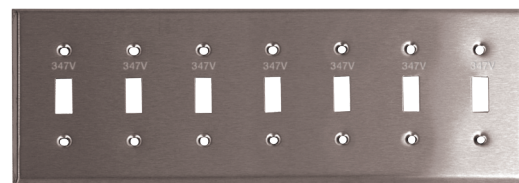

347V WALLPLATES

Nylon 347V Wallplates

Nylon - Style Line®			
Colour	1 Gang	2 Gang	3 Gang
White	HPS1347W	HPS2347W	HPS3347W
Ivory	HPS1347I	HPS2347I	HPS3347I
Red*	HPS1347R	-	-
Black*	HPS1347BK	-	-

* Minimum order quantities may apply.

97077HV

Stainless Steel Grade 403, 347V Wallplates

347V Wall Plates		
Description	For Use With 1204 Boxes	For Use With 347V MBD OR MBS
1-gang, Toggle Switch 347V	97071HV	97071HV
2-gang, Toggle Switch 347V	97072HV	97072HVR
3-gang, Toggle Switch 347V	97073HV	97073HVR
4-gang, Toggle Switch 347V	97074HV	97074HVR
5-gang, Toggle Switch 347V	97075HV	97075HVR
6-gang, Toggle Switch 347V	97076HV	97076HVR
7-gang, Toggle Switch 347V	97077HV	97077HVR
1-gang, blank 347V box mount 3.531"	97151HV	97151HV
2-gang, blank 347V box mount 3.531"	97152HV	97152HVR
3-gang, blank 347V box mount 3.531"	97153HV	97153HVR
4-gang, blank 347V box mount 3.531"	97154HV	97154HVR
1-gang, toggle switch 347V king-size plate	97071KSHV	97071KSHV
1-gang, Decora 347V king-size plate	97401KSHV	97401KSHV
2-gang, Decora 347V box mount 3.531" king-size plate	97402KSHV	97402KSHVR
3-gang, Decora 347V box mount 3.531" king-size plate	97403KSHV	97403KSHVR
4-gang, Decora 347V box mount 3.531" king-size plate	97404KSHV	97404KSHVR

~ For additional 347V stainless steel wallplates, see Section C ~