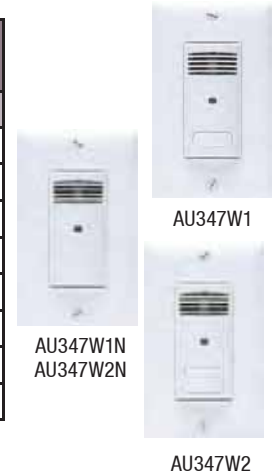

HMOSS™ 347V WALL SWITCHES

PRODUCT FEATURES

- Dual 120/277V AC operation 50/60 Hz
- Auto or manual “On” operating modes
- No minimum load requirements
- Hard lens (dual technology, passive infrared)
- Zero arc point switching
- Built in photocell with manual super saver mode for daylight harvesting
- Two relays for two level switching or dual load control (AD, AP AU1277x2, 2N series)
- C-UL US Listed

Adaptive Technology, Dual (Ultrasonic and Passive Infrared) 1000 sq. ft. coverage with photocell, 3470W Fluorescent at 347V AC			
Circuit	Button	Colour	347V
Single	1 Button for manual/auto control	Ivory	AD347I1
		White	AD347W1
Single	Auto control with no button	Ivory	AD347I1N
		White	AD347W1N
Dual	2 Buttons for manual/auto control	Ivory	AD347I2
		White	AD347W2
Dual	Auto control with no button	Ivory	AD347I2N
		White	AD347W2N

Sensors are available in three special order colours. To order special order colours, replace “I” or “W” with the following: LA (Light Almond), GY (Gray) or BK (Black). Note: Ultrasonic output is 40kHz.

Adaptive Technology, Ultrasonic 400 sq. ft. coverage with photocell, 3470W Fluorescent at 347V AC			
Circuit	Button	Colour	347V
Single	1 Button for manual/auto control	Ivory	AU347I1
		White	AU347W1
Single	Auto control with no button	Ivory	AU347I1N
		White	AU347W1N
Dual	2 Buttons for manual/auto control	Ivory	AU347I2
		White	AU347W2
Dual	Auto control with no button	Ivory	AU347I2N
		White	AU347W2N

Sensors are available in three special order colours. To order special order colours, replace “I” or “W” with the following: LA (Light Almond), GY (Gray) or BK (Black). Note: Ultrasonic output is 40kHz.