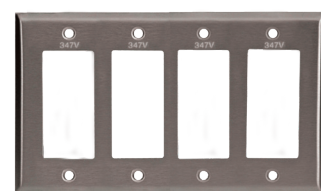

347V WALLPLATES

1-Gang

2-Gang

3-Gang

Nylon 347V Wallplates

Nylon - Style Line®			
Colour	1 Gang	2 Gang	3 Gang
White	HPS1347W	HPS2347W	HPS3347W
Ivory	HPS1347I	HPS2347I	HPS3347I
Red*	HPS1347R	-	-
Black*	HPS1347BK	-	-

97404KSHV

Stainless Steel Grade 403, 347V Wallplates

347V Wall Plates		
Description	For Use With 1204 Boxes	For Use With 347V MBD OR MBS
1-gang, Toggle Switch 347V	97071HV	97071HV
2-gang, Toggle Switch 347V	97072HV	97072HVR
3-gang, Toggle Switch 347V	97073HV	97073HVR
4-gang, Toggle Switch 347V	97074HV	97074HVR
5-gang, Toggle Switch 347V	97075HV	97075HVR
6-gang, Toggle Switch 347V	97076HV	97076HVR
7-gang, Toggle Switch 347V	97077HV	97077HVR
1-gang, blank 347V box mount 3.531"	97151HV	97151HV
2-gang, blank 347V box mount 3.531"	97152HV	97152HVR
3-gang, blank 347V box mount 3.531"	97153HV	97153HVR
4-gang, blank 347V box mount 3.531"	97154HV	97154HVR
1-gang, toggle switch 347V king-size plate	97071KSHV	97071KSHV
1-gang, Decora 347V king-size plate	97401KSHV	97401KSHV
2-gang, Decora 347V box mount 3.531" king-size plate	97402KSHV	97402KSHVR
3-gang, Decora 347V box mount 3.531" king-size plate	97403KSHV	97403KSHVR
4-gang, Decora 347V box mount 3.531" king-size plate	97404KSHV	97404KSHVR