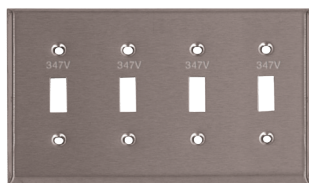

347V WALLPLATES

Nylon 347V Wallplates

Nylon - Style Line®			
Colour	1 Gang	2 Gang	3 Gang
White	HPS1347W	HPS2347W	HPS3347W
Ivory	HPS1347I	HPS2347I	HPS3347I
Red*	HPS1347R	-	-
Black*	HPS1347BK	-	-

* Minimum order quantities may apply.

97074HV

Stainless Steel Grade 403, 347V Wallplates

347V Wall Plates		
Description	For Use With 1204 Boxes	For Use With 347V MBD OR MBS
1-gang, Toggle Switch 347V	97071HV	97071HV
2-gang, Toggle Switch 347V	97072HV	97072HVR
3-gang, Toggle Switch 347V	97073HV	97073HVR
4-gang, Toggle Switch 347V	97074HV	97074HVR
5-gang, Toggle Switch 347V	97075HV	97075HVR
6-gang, Toggle Switch 347V	97076HV	97076HVR
7-gang, Toggle Switch 347V	97077HV	97077HVR
1-gang, blank 347V box mount 3.531"	97151HV	97151HV
2-gang, blank 347V box mount 3.531"	97152HV	97152HVR
3-gang, blank 347V box mount 3.531"	97153HV	97153HVR
4-gang, blank 347V box mount 3.531"	97154HV	97154HVR
1-gang, toggle switch 347V king-size plate	97071KSHV	97071KSHV
1-gang, Decora 347V king-size plate	97401KSHV	97401KSHV
2-gang, Decora 347V box mount 3.531" king-size plate	97402KSHV	97402KSHVR
3-gang, Decora 347V box mount 3.531" king-size plate	97403KSHV	97403KSHVR
4-gang, Decora 347V box mount 3.531" king-size plate	97404KSHV	97404KSHVR

~ For additional 347V stainless steel wallplates, see Section C ~