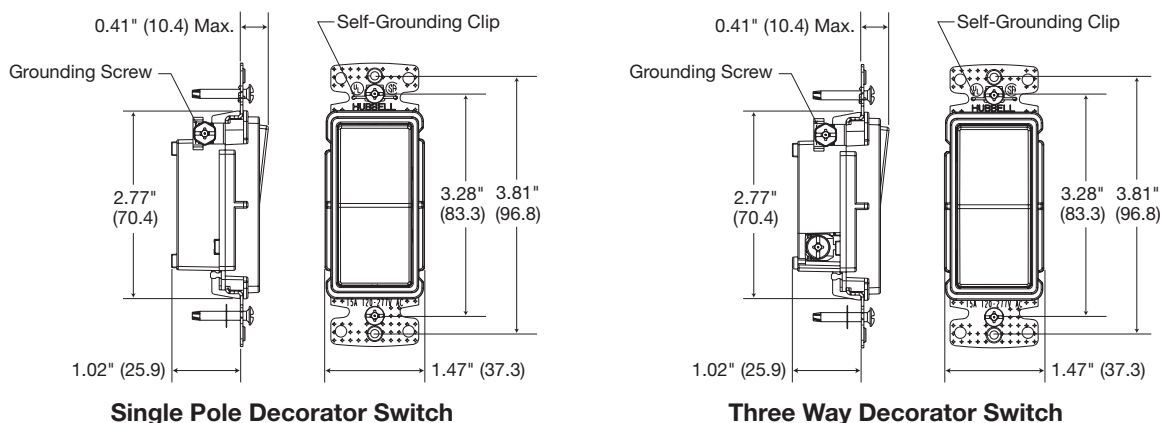

Description	Single Pole	Single Pole, Illuminated	Single Pole, Pilot Light	Single Pole with Nightlight	Single Pole with ON/OFF Marking
Termination	Self-Grounding, Push, Back and Side Wire	Self-Grounding, Push, Back and Side Wire	Self-Grounding, Push, Back and Side Wire	Self-Grounding, Push, Back and Side Wire	Self-Grounding, Push, Back and Side Wire
Rating	15A 120-277V AC	15A 120V AC	15A 120V AC	20A 120-277V AC	15A 120-277V AC
Black	RSD115BK	—	—	—	—
Brown	RSD115	—	—	—	—
Gray	RSD115GY	—	—	—	—
Ivory	RSD115I	RSD115ILI*	RSD115PLI**	DS120NLIV**	RSD115IM
Light Almond	RSD115LA	RSD115ILLA*	RSD115PLLA**	DS120NLLA**	RSD115LAM
White	RSD115W	RSD115ILW*	RSD115PLW**	DS120NLWH**	RSD115WM

Note: *Light glows through the top portion of the rocker when switch is in the off position. Does not require a neutral wire.
 **Light glows through the top portion of the rocker when switch is in the on position. Requires a neutral wire.

RSD115W

RSD115PLW

Double Pole, Three Way and Four Way Decorator Quiet Rocker Switches

Description	Double Pole	Three Way	Three Way, Illuminated	Four Way
Termination	Self-Grounding, Back and Side Wire	Self-Grounding, Push, Back and Side Wire	Self-Grounding, Push, Back and Side Wire	Self-Grounding, Back and Side Wire
Rating	15A 120-277V AC	15A 120-277V AC	15A 120V AC	15A 120-277V AC
Black	RSD215BK	RSD315BK	—	—
Brown	RSD215	RSD315	—	RSD415
Gray	RSD215GY	RSD315GY	—	RSD415GY
Ivory	RSD215I	RSD315I	RSD315ILI*	RSD415I
Light Almond	RSD215LA	RSD315LA	RSD315ILLA*	RSD415LA
White	RSD215W	RSD315W	RSD315ILW*	RSD415W

Note: *Light glows through the top portion of the rocker when switch is in the off position. Does not require a neutral wire.

DS120NLWH

RSD115WM

RSD215W

Dimensions

Dimensions in Inches (mm)