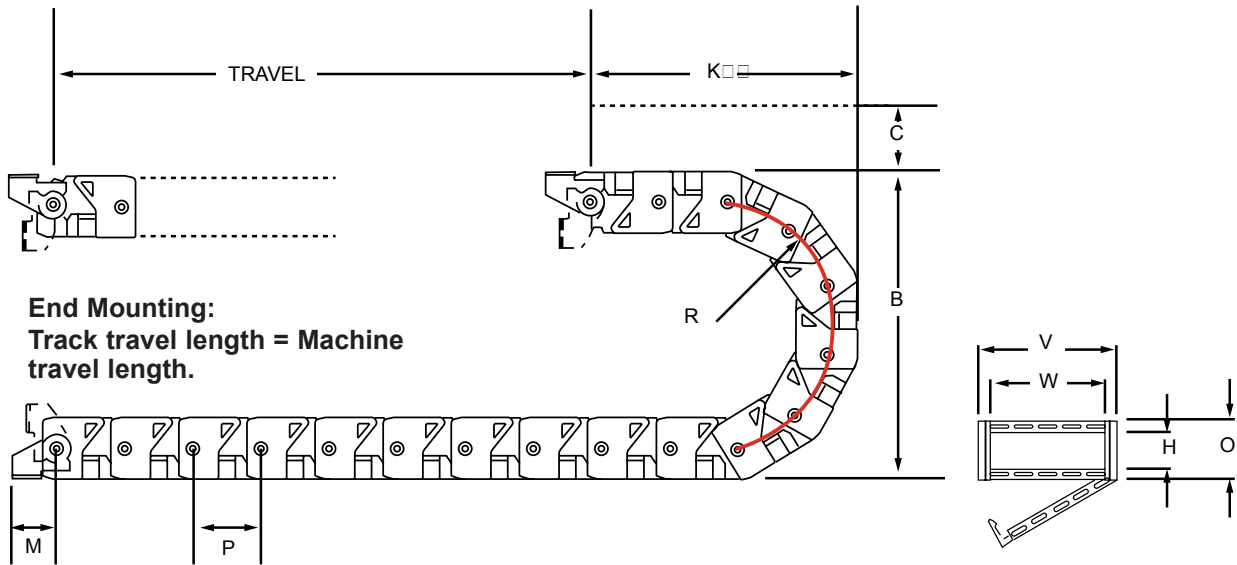

Hose and Cable Protection Systems

CableTrak® Hose and Cable Carrier System

Ordering Information

Catalog Numbers CableTrak Kit w/ Brackets	Track Length (ft)	W Inner Width	H Inner Height	A Max Hose/Cab O.D.	B Max Component Width	V Outer Width	O Outer Height	R Bend Radius	B Bend Height	C Clearance	K Min Brkt to Bend	M Brkt to Pivot	P Pitch	L* Curve Length (ft)
HCT10114K**	4.0'	0.59"	0.75"	0.286"	0.531"	1.03"	1.00"	1.44"	3.86"	2.00"	5.68"	1.33"	1.250"	1.000'
HCT10219K**	4.0'	1.00"	0.75"	0.382"	0.900"	1.44"	1.00"	1.91"	4.82"	2.00"	5.41"	1.33"	1.250"	1.000'
HCT16119K	4.0'	1.50"	1.00"	0.382"	1.350"	2.12"	1.62"	1.91"	5.44"	3.00"	5.72"	1.19"	1.812"	1.000'
HCT16134K	4.5'	1.50"	1.00"	0.688"	1.350"	2.12"	1.62"	3.44"	8.50"	3.00"	7.85"	1.19"	1.812"	1.500'
HCT16219K	4.0'	2.28"	1.00"	0.328"	2.052"	2.91"	1.62"	1.91"	5.44"	3.00"	5.72"	1.19"	1.812"	1.000'
HCT16234K	4.5'	2.28"	1.00"	0.688"	2.052"	2.91"	1.62"	3.44"	8.50"	3.00"	7.85"	1.19"	1.812"	1.500'
HCT16334K	4.5'	3.08"	1.00"	0.688"	2.772"	3.70"	1.62"	3.44"	8.50"	3.00"	7.85"	1.19"	1.812"	1.500'
HCT16434K	4.5'	4.06"	1.00"	0.688"	3.654"	4.69"	1.62"	3.44"	8.50"	3.00"	7.85"	1.19"	1.812"	1.500'
HCT25134K	4.5'	2.60"	1.75"	0.680"	2.340"	3.70"	2.50"	3.40"	9.30"	3.00"	8.31"	1.75"	2.500"	1.500'
HCT25234K	4.5'	4.25"	1.75"	0.680"	3.825"	5.36"	2.50"	3.40"	9.30"	3.00"	8.31"	1.75"	2.500"	1.500'
HCT25247K	5.0'	4.25"	1.75"	0.956"	3.825"	5.36"	2.50"	4.78"	12.06"	3.00"	10.52"	1.75"	2.500"	2.000'
HCT25347K	5.0'	6.60"	1.75"	0.956"	5.940"	7.70"	2.50"	4.78"	12.06"	3.00"	10.52"	1.75"	2.500"	2.000'

Catalog Numbers CableTrak Kit w/o Brackets	Track Length (ft)	W Inner Width	H Inner Height	Max Hose/Cab O.D.	Max Component Width	V Outer Width	O Outer Height	R Bend Radius	B Bend Height	C Clearance	P Pitch	L* Curve Length (ft)
HCT101141**	1.0'	0.59"	0.75"	0.286"	0.531"	1.03"	1.00"	1.44"	3.86"	2.00"	1.250"	1.000'
HCT102191**	1.0'	1.00"	0.75"	0.382"	0.900"	1.44"	1.00"	1.91"	4.82"	2.00"	1.250"	1.000'
HCT161191	1.0'	1.50"	1.00"	0.382"	1.350"	2.12"	1.62"	1.91"	5.44"	3.00"	1.812"	1.000'
HCT161341	1.0'	1.50"	1.00"	0.688"	1.350"	2.12"	1.62"	3.44"	8.50"	3.00"	1.812"	1.500'
HCT162191	1.0'	2.28"	1.00"	0.328"	2.052"	2.91"	1.62"	1.91"	5.44"	3.00"	1.812"	1.000'
HCT162341	1.0'	2.28"	1.00"	0.688"	2.052"	2.91"	1.62"	3.44"	8.50"	3.00"	1.812"	1.500'
HCT163341	1.0'	3.08"	1.00"	0.688"	2.772"	3.70"	1.62"	3.44"	8.50"	3.00"	1.812"	1.500'
HCT164341	1.0'	4.06"	1.00"	0.688"	3.654"	4.69"	1.62"	3.44"	8.50"	3.00"	1.812"	1.500'
HCT251341	1.0'	2.60"	1.75"	0.680"	2.340"	3.70"	2.50"	3.40"	9.30"	3.00"	2.500"	1.500'
HCT252341	1.0'	4.25"	1.75"	0.680"	3.825"	5.36"	2.50"	3.40"	9.30"	3.00"	2.500"	1.500'
HCT252471	1.0'	4.25"	1.75"	0.956"	3.825"	5.36"	2.50"	4.78"	12.06"	3.00"	2.500"	2.000'
HCT253471	1.0'	6.60"	1.75"	0.956"	5.940"	7.70"	2.50"	4.78"	12.06"	3.00"	2.500"	2.000'

*L = Minimum length in feet to form CableTrak® curve.

** These models do not have a flip top design and do not accept separators due to their small size.