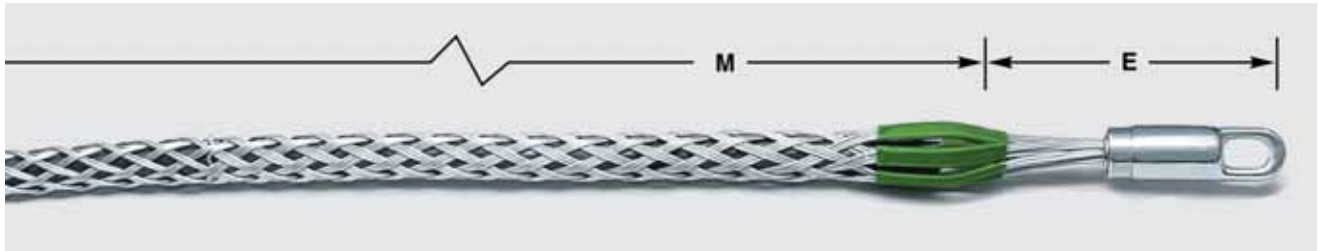

Overhead Multiple Strength Pulling Grips

Flexible or Rotating Eye, Triple, Double, Single Weave, Galvanized Steel

Multiple Strength Style Grips

Multiple Strength Pulling Grips are designed for pulling aluminum or copper bare conductor, ground wires, messenger strands, wire rope and insulated cables.

WARNING!

It is important that you read all breaking strength, safety and technical data relating to this product on pages T-17 through T-27.

Multiple Strength Grip-Rotating Eye

Cable Diameter Range Inches (cm)	Approx. Breaking Strength Lbs. (N)	E Inches (cm)	M Inches (cm)	Rotating Eye Dia. Inches (cm)	Color Code	Catalog Numbers
.25"--.49" (.63-1.24)	6,800 (20,567)	5" (12.70)	26" (66.04)	7/8" (2.22)	Dark Green	03302016
.50"--.74" (1.27-1.88)	10,000 (44,480)	6" (15.24)	32" (81.28)	1" (2.54)	Brown	03302018
.75"--.99" (1.90-2.51)	14,400 (64,051)	6" (15.24)	41" (104.14)	1" (2.54)	Light Blue	03302020
1.00"-1.24" (2.54-3.15)	24,600 (109,420)	8" (20.32)	52" (132.08)	1 3/8" (3.49)	Gold	03302022
1.25"-1.49" (3.17-3.78)	30,600 (136,109)	8" (20.32)	56" (142.24)	1 5/8" (4.13)	Black	03302024
1.50"-1.74" (3.81-4.42)	30,600 (136,109)	9" (22.86)	60" (152.40)	1 7/8" (4.76)	Red	03302026
1.75"-2.24" (4.44-5.69)	48,000 (213,504)	10" (25.40)	70" (177.80)	1 7/8" (4.76)	Dark Blue	03302028
2.00"-2.49" (5.08-6.32)	48,000 (213,504)	10" (25.40)	50" (127.00)	1 7/8" (4.76)	Yellow	03302066
2.50"-2.99" (6.35-7.59)	48,000 (213,504)	10" (25.40)	52" (132.08)	1 7/8" (4.76)	Orange	03302097
3.00"-3.49" (7.62-8.86)	48,000 (213,504)	10" (25.40)	54" (137.16)	1 7/8" (4.76)	Aluminum	033021030
3.50"-3.99" (8.89-10.13)	48,000 (213,504)	10" (25.40)	58" (142.24)	1 7/8" (4.76)	Light Green	033021031

E-Eye length M-Mesh length at nominal diameter