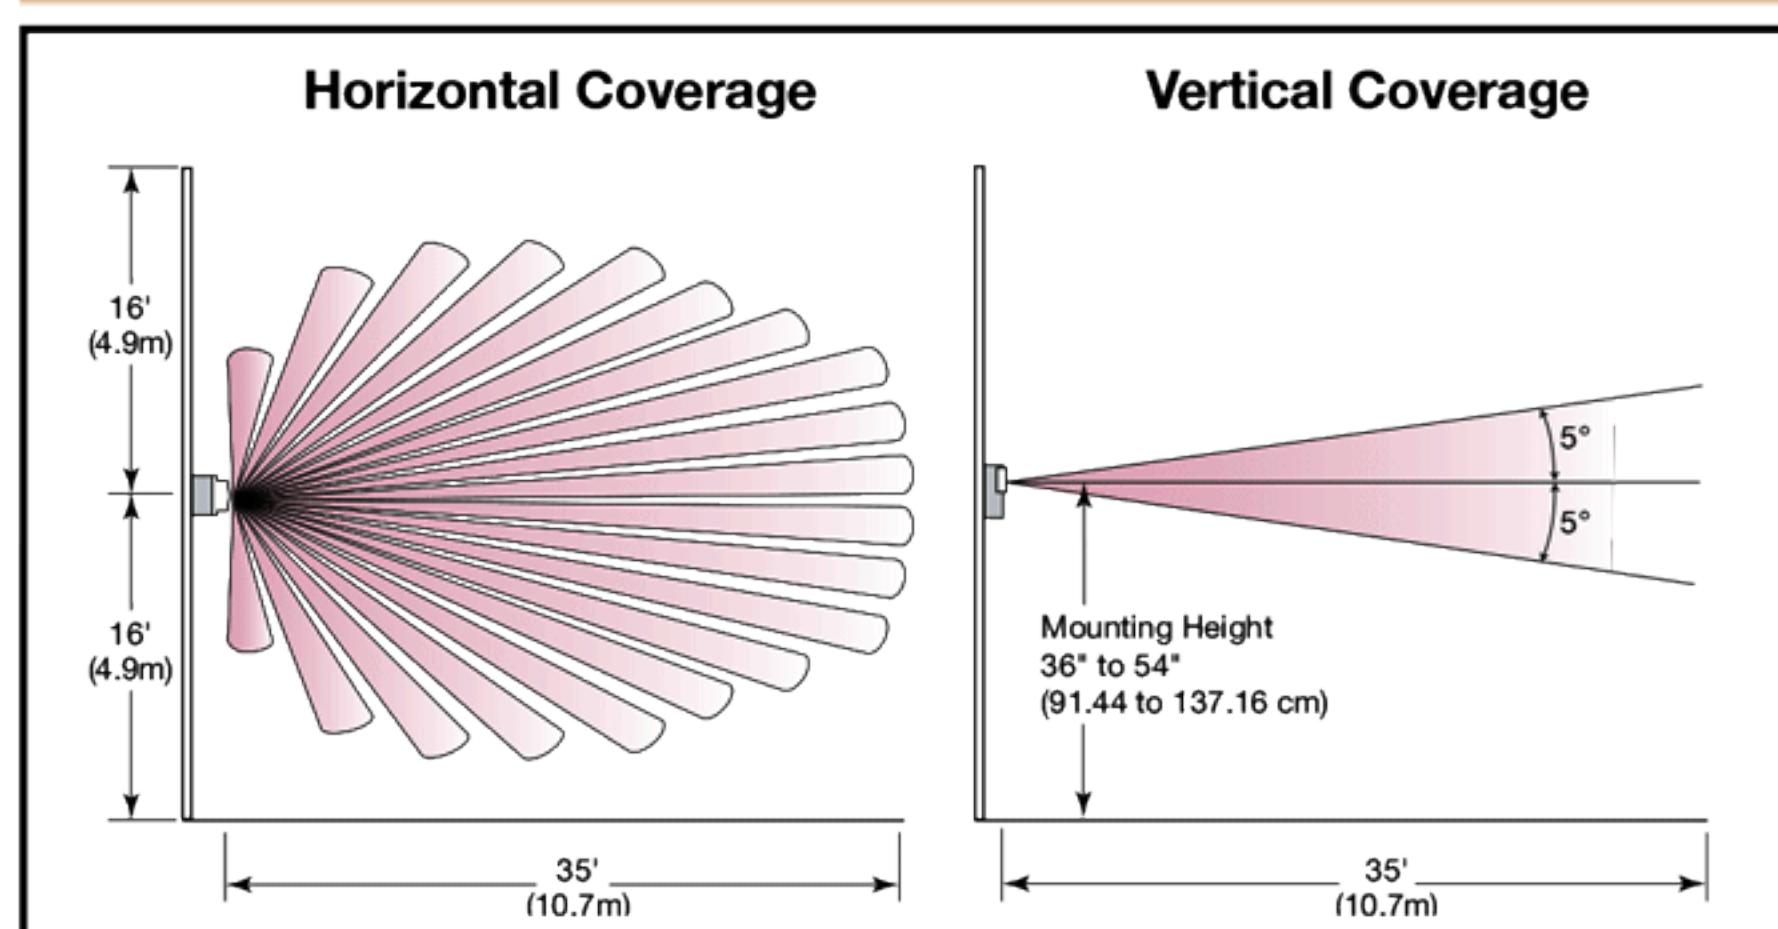

Description	Color	w/ Neutral	w/ Nightlight and Neutral	Standard	w/ Nightlight
Manual adjusting; selectable manual/auto-on operation; dual-voltage 120/277V; 3-way capable.	Gray	—	—	WS2000GY	WS2000NGY
	Ivory	WS2004I	WS2004NI	WS2000I	WS2000NI
	Light Almond	—	—	WS2000LA	WS2000NLA
	White	WS2004W	WS2004NW	WS2000W	WS2000NW
Manual adjusting; auto-on operation; 120V AC only.	Ivory	—	—	WS1000I	WS1000NI
	White	—	—	WS1000W	WS1000NW
Manual adjusting; Manual-on operation; 120V AC only.	Ivory	—	—	WS1001I	WS1001NI
	White	—	—	WS1001W	WS1001NW

Dimming Control Sensors

Description	Color	Standard	w/ Nightlight
Occupancy sensor, 500W 120V AC, 150° view, single pole switch, incandescent only.	Ivory	RMS121I	RMS121ILI
	Light Almond	RMS121LA	RMS121ILLA
	White	RMS121W	RMS121ILW
Vacancy sensor, 500W 120V AC, 150° view, single pole switch, incandescent only.	Ivory	RMS120I	RMS120ILI
	Light Almond	RMS120LA	RMS120ILLA
	White	RMS120W	RMS120ILW

Digital Timer Wall Switch

Description	Color	120V AC	277V AC	Catalog Number
Dip switch enabled preset intervals. User adjustable up to 4 hours, 3-way capable. Includes an on/off momentary push button switch feature.	White	960W	1200W	DT2000W

Coverage for Occupancy and Vacancy Sensors