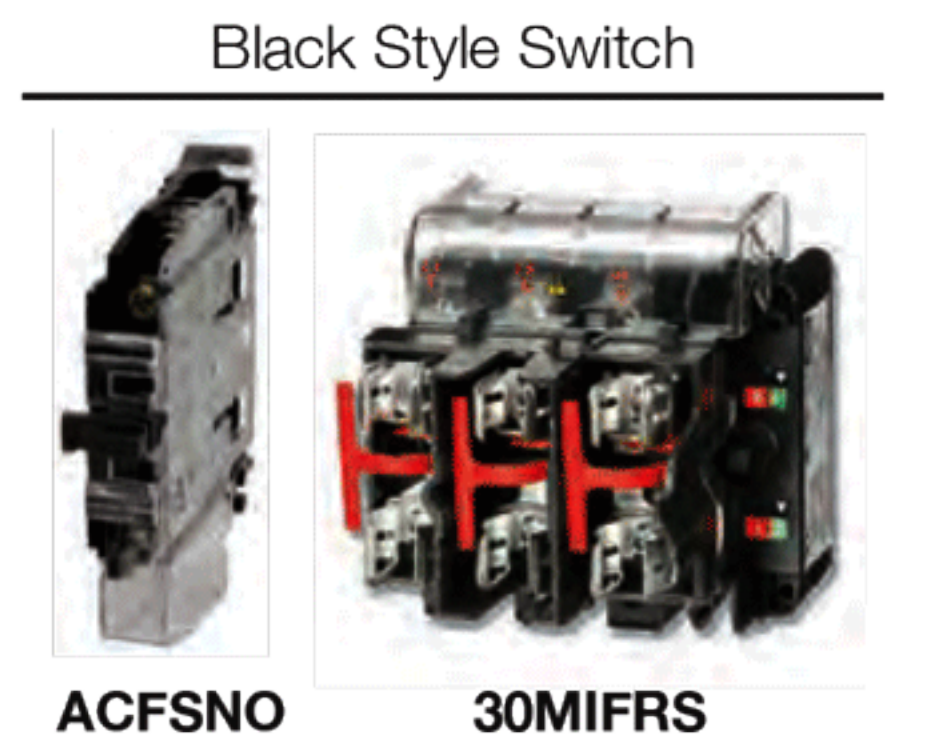

Type 4X**

Style II - Fused

Rating				Insulgrip® Mechanical Interlocks	
Amps	Poles and Wires	Receptacle/ Connector Configuration*	Maximum Voltage AC/DC	Mechanical Interlock	Mating Plug
30	3P 4W		600/250	 HBL430MIFS2W	 HBL430PS2W
60	3P 4W		600/250	 HBL460MIFS2W	 HBL460PS2W

Style II - Unfused

Rating				Insulgrip® Mechanical Interlocks	
Amps	Poles and Wires	Receptacle/ Connector Configuration*	Maximum Voltage AC/DC	Mechanical Interlock	Mating Plug
30	3P 4W		600/250	 HBL430MIS2W	 HBL430PS2W
60	3P 4W		600/250	 HBL460MIS2W	 HBL460PS2W

Note: 30A – 1 inch NPT hub supplied; 60A – 1¼ inch hub supplied.

***CAUTION:** To avoid electrical shock, review premises carefully and DO NOT use if Pin and Sleeve configuration (design) is already in a circuit having a rating differing from the rating of this device.

Note: If replacing a Black Style switch, you must use the 30MIFRS. All other applications can use the Gray Style switch.

Watertight Closure Plug Kits

Description	Catalog Number
For 30A Circuit-Lock® unfused and fused Pin and Sleeve mechanical interlocks.	MICPK30
For 60 and 100A Circuit-Lock® unfused and fused Pin and Sleeve mechanical interlocks.	MICPK60