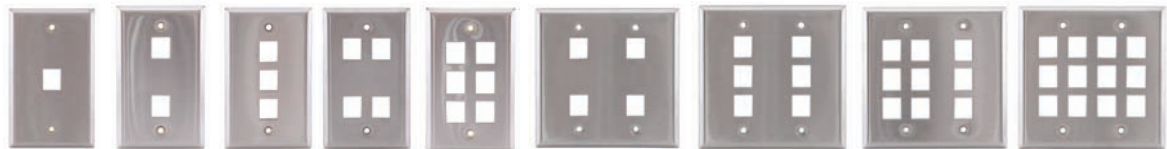

IFP Face Plates, with Label Fields, 1- and 2-Gang

Color	1-Gang 1-Port	2-Port	3-Port	4-Port	6-Port	2-Gang 6-Port	9-Port	12-Port
Almond	IFP11AL	IFP12AL	IFP13AL	IFP14AL	IFP16AL	IFP26AL	-	-
Black	IFP11BK	IFP12BK	IFP13BK	IFP14BK	IFP16BK	IFP26BK	IFP29BK	IFP212BK
Gray	IFP11GY	IFP12GY	IFP13GY	IFP14GY	IFP16GY	IFP26GY	IFP29GY	IFP212GY
Ivory	IFP11EI	IFP12EI	IFP13EI	IFP14EI	IFP16EI	IFP26EI	IFP29EI	IFP212EI
Light Almond*	IFP11LA	IFP12LA	IFP13LA	IFP14LA	IFP16LA	IFP26LA	IFP29LA	IFP212LA
Office White	IFP11OW	IFP12OW	IFP13OW	IFP14OW	IFP16OW	IFP26OW	IFP29OW	IFP212OW
White	IFP11W	IFP12W	IFP13W	IFP14W	IFP16W	IFP26W	IFP29W	IFP212W

Note: * Light Almond plates match Office White non-metallic raceway, boxes, jacks and connectors.

Stainless Steel Face Plates without Label Fields, 1- and 2-Gang

Catalog No.	1-Gang 1-Port	2-Port	3-Port	4-Port	6-Port	2-Gang 4-Port	6-Port	9-Port	12-Port
	SSF11	SSF12	SSF13	SSF14	SSF16	SSF204	SSF206	SSF209	SSF212

Stainless Steel Face Plates with Label Fields

1-Gang	Catalog Number
1-Port	SSFL11
2-Port	SSFL12
3-Port	SSFL13
4-Port	SSFL14
6-Port	SSFL16

Duplex and Decorator Plates with Label Fields

Color	Duplex Plate	Decorator Plate
Almond	IFP18AL	IFP126AL
Office White	IFP18OW	IFP126OW

Note: * Light Almond plates match Office White non-metallic raceway, boxes, jacks and connectors.

630 Wall Phone Plates, 1-Gang

Stainless Steel, 1-Gang wall phone plate.

P630S1GJ6 P630SR1GJ6

Jack Format	Includes Gray Jack	Catalog Number
Flush	6-position USOC, RJ25	P630S1GJ6
Flush	8-position Cat. 5e, RJ45	P630S1GJ8
Recessed	6-position USOC, RJ25	P630SR1GJ6
Recessed	8-position Cat. 5e, RJ45	P630SR1GJ8