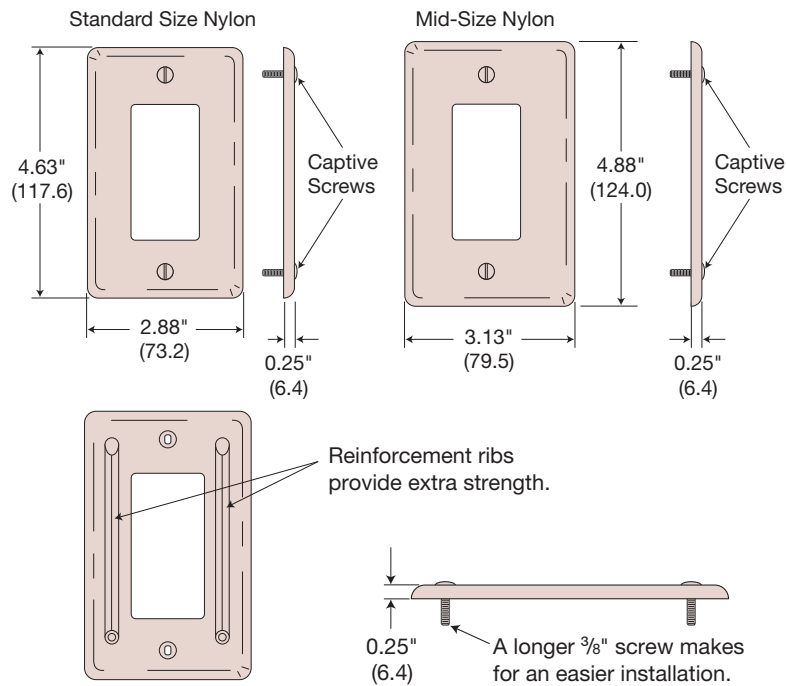

## Features and Benefits

Nylon wallplates are designed for durability and easy cleaning. Hubbell's standard sized wallplates are 1/8 inch larger to give you that extra coverage to hide rough box openings. The depth is 1/4 inch so that it will comfortably fit over the device even on imperfect installations or on retrofit work.

### Nylon Wallplates

### Nylon Pre-Marked Wallplates

### Nylon Wallplate Dimensions