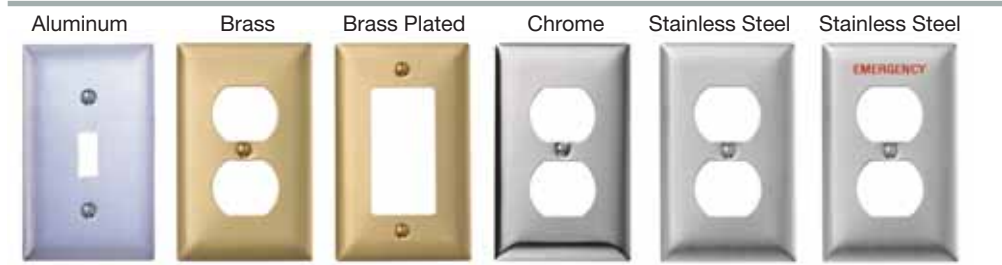

Metal Wallplates

Pre-Marked