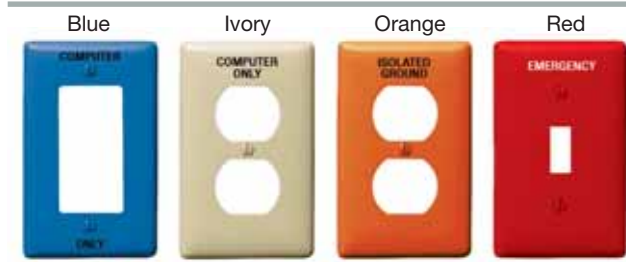

Nylon Pre-Marked Wallplates