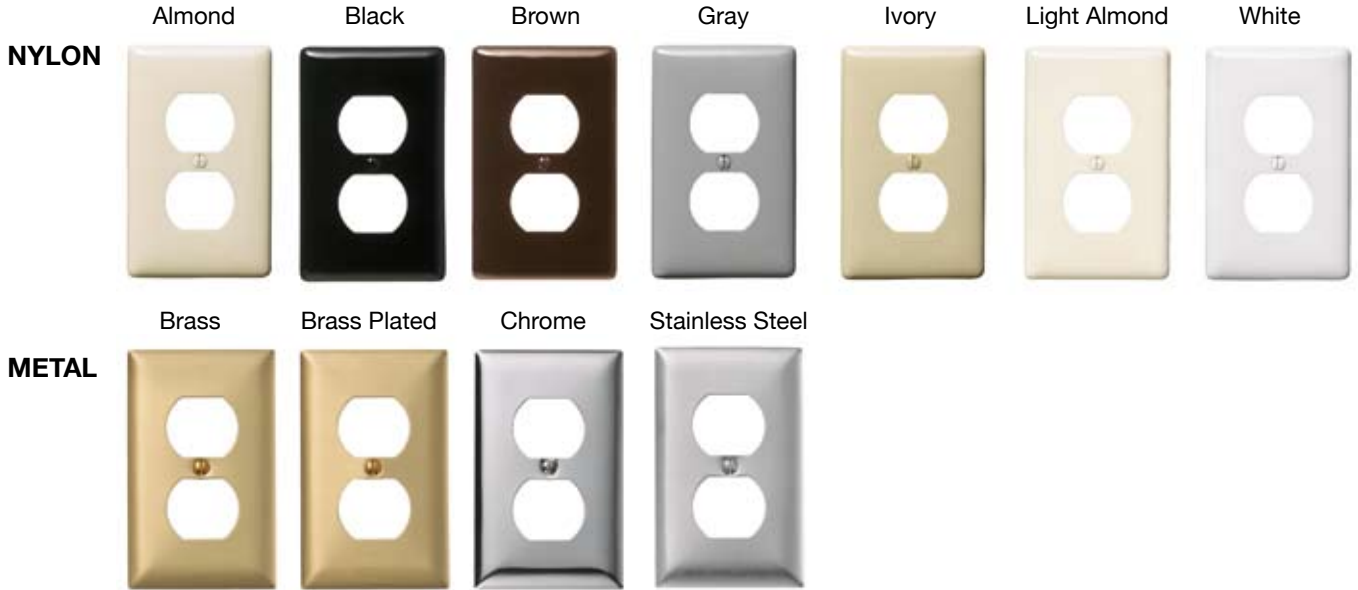

# Wallplates & Weather Resistant Covers

## Advantages

Nylon wallplates are designed for durability and easy cleaning. Standard sized wallplates are  $\frac{1}{8}$ " larger to give you that extra coverage to hide rough box openings. The depth is  $\frac{1}{4}$ " so that it will comfortably fit over the device even on imperfect installations or on retrofit work.

## Duplex & Single Receptacle Wallplates

- ◆ Curved corners blend into any interior.
- ◆ Screws pre-inserted in single-gang wallplates for faster assembly.
- ◆ Individually packaged.
- ◆ Virtually unbreakable nylon.
- ◆ UL Listed E92074, CSA Certified.