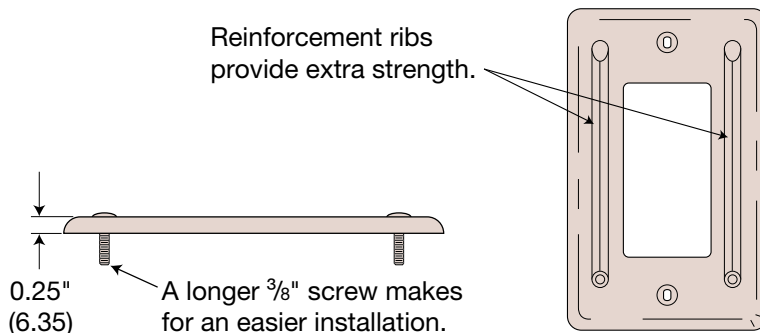

## Advantages

Nylon wallplates are designed for durability and easy cleaning. Standard sized wallplates are  $\frac{1}{8}$ " larger to give you that extra coverage to hide rough box openings. The depth is  $\frac{1}{4}$ " so that it will comfortably fit over the device even on imperfect installations or on retrofit work.

## Duplex & Single Receptacle Wallplates

- ◆ Curved corners blend into any interior.
- ◆ Screws pre-inserted in single-gang wallplates for faster assembly.
- ◆ Individually packaged.
- ◆ Virtually unbreakable nylon.
- ◆ UL Listed E92074, CSA Certified.