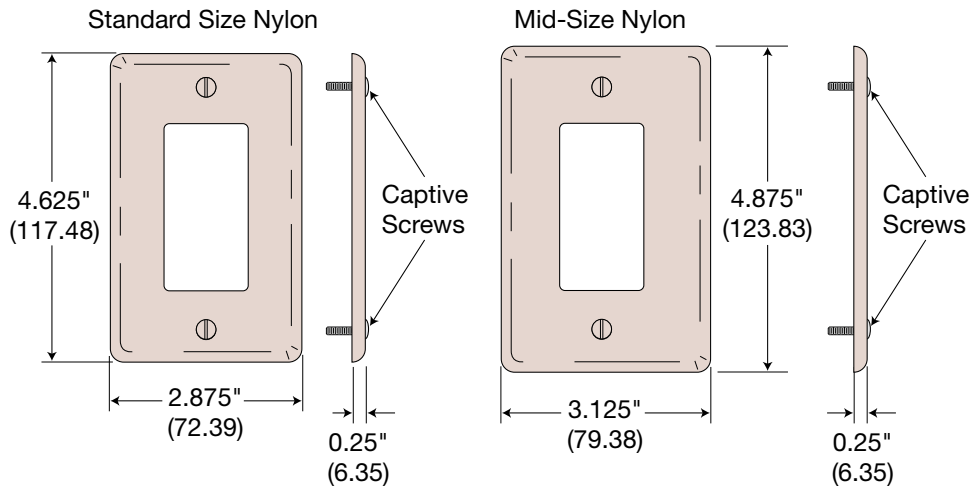

## Advantages

Nylon wallplates are designed for durability and easy cleaning. Standard sized wallplates are  $\frac{1}{8}$ " larger to give you that extra coverage to hide rough box openings. The depth is  $\frac{1}{4}$ " so that it will comfortably fit over the device even on imperfect installations or on retrofit work.

## Duplex & Single Receptacle Wallplates

- ◆ Curved corners blend into any interior.
- ◆ Screws pre-inserted in single-gang wallplates for faster assembly.
- ◆ Individually packaged.
- ◆ Virtually unbreakable nylon.
- ◆ UL Listed E92074, CSA Certified.