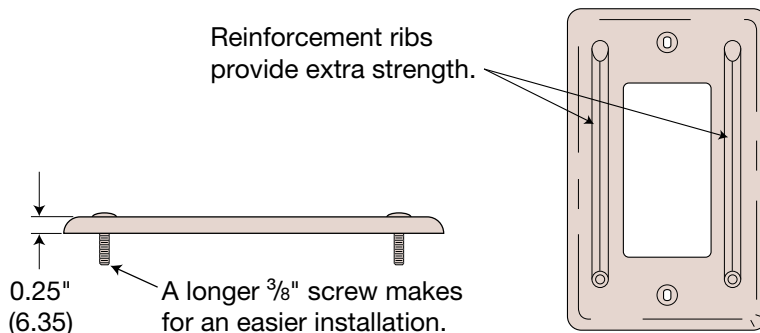

Wallplates & Weather Resistant Covers

Advantages

Nylon wallplates are designed for durability and easy cleaning. Standard sized wallplates are $\frac{1}{8}$ " larger to give you that extra coverage to hide rough box openings. The depth is $\frac{1}{4}$ " so that it will comfortably fit over the device even on imperfect installations or on retrofit work.

Wallplates & Weather Resistant Covers

Toggle Switch Wallplates

- ◆ Curved corners blend into any interior.
- ◆ Screws pre-inserted in single-gang wallplates for faster assembly.
- ◆ Individually packaged.
- ◆ Virtually unbreakable nylon.
- ◆ UL Listed E92074, CSA Certified.

Description	UL SP	Color	Nylon Standard	Nylon Mid-Size	Material	Metal Catalog No.
1-Gang, 1-Toggle 		Almond Black Brown Gray Ivory Light Almond White	NP1AL NP1BK NP1 NP1GY NP1I NP1LA NP1W	NPJ1AL NPJ1BK NPJ1 NPJ1GY NPJ1I NPJ1LA NPJ1W	Brass Brass Plated Chrome Stainless Steel	SB1 SBP1 SCH1 SS1
2-Gang, 2-Toggle 		Almond Black Brown Gray Ivory Light Almond White	NP2AL NP2BK NP2 NP2GY NP2I NP2LA NP2W	NPJ2AL NPJ2BK NPJ2 NPJ2GY NPJ2I NPJ2LA NPJ2W	Brass Brass Plated Chrome Stainless Steel	SB2 SBP2 SCH2 SS2
3-Gang, 3-Toggle 		Almond Black Brown Gray Ivory Light Almond White	NP3AL NP3BK NP3 NP3GY NP3I NP3LA NP3W	NPJ3AL NPJ3BK NPJ3 NPJ3GY NPJ3I NPJ3LA NPJ3W	Brass Brass Plated Chrome Stainless Steel	SB3 SBP3 SCH3 SS3
4-Gang, 4-Toggle 		Almond Black Brown Gray Ivory Light Almond White	NP4AL NP4BK NP4 NP4GY NP4I NP4LA NP4W	NPJ4AL NPJ4BK NPJ4 NPJ4GY NPJ4I NPJ4LA NPJ4W	Brass Brass Plated Chrome Stainless Steel	SB4 SBP4 — SS4
5-Gang, 5-Toggle 		Almond Black Brown Gray Ivory White	NP5AL NP5BK NP5 NP5GY NP5I NP5W	— — — — — —	Brass Brass Plated Chrome Stainless Steel	SB5 — — SS5
6-Gang, 6-Toggle 		Almond Brown Gray Ivory White	NP6AL NP6 NP6GY NP6I NP6W	— — — — —	Brass Brass Plated Chrome Stainless Steel	SB6 — — SS6