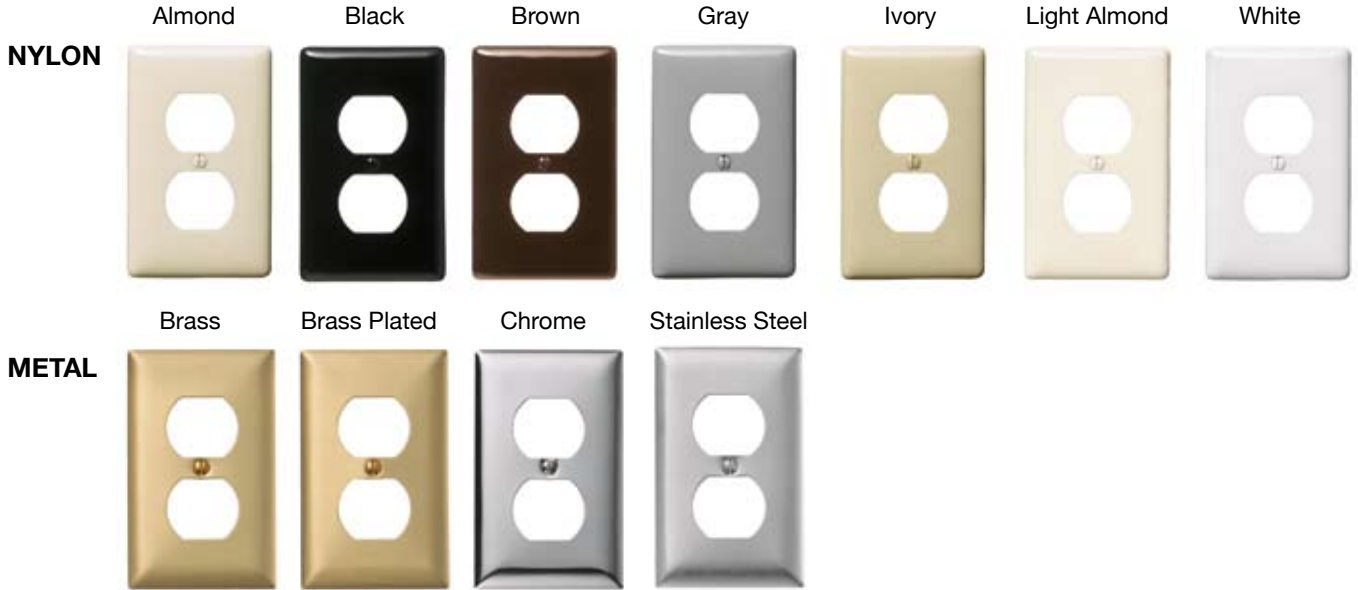

Wallplates & Weather Resistant Covers

Advantages

Nylon wallplates are designed for durability and easy cleaning. Standard sized wallplates are $\frac{1}{8}$ " larger to give you that extra coverage to hide rough box openings. The depth is $\frac{1}{4}$ " so that it will comfortably fit over the device even on imperfect installations or on retrofit work.

Wallplates & Weather Resistant Covers

Toggle Switch Wallplates

- ◆ Curved corners blend into any interior.
- ◆ Screws pre-inserted in single-gang wallplates for faster assembly.
- ◆ Individually packaged.
- ◆ Virtually unbreakable nylon.
- ◆ UL Listed E92074, CSA Certified.

Description	UL SP	Color	Nylon Standard	Nylon Mid-Size	Material	Metal Catalog No.
1-Gang, 1-Toggle 		Almond Black Brown Gray Ivory Light Almond White	NP1AL NP1BK NP1 NP1GY NP1I NP1LA NP1W	NPJ1AL NPJ1BK NPJ1 NPJ1GY NPJ1I NPJ1LA NPJ1W	Brass Brass Plated Chrome Stainless Steel	SB1 SBP1 SCH1 SS1
2-Gang, 2-Toggle 		Almond Black Brown Gray Ivory Light Almond White	NP2AL NP2BK NP2 NP2GY NP2I NP2LA NP2W	NPJ2AL NPJ2BK NPJ2 NPJ2GY NPJ2I NPJ2LA NPJ2W	Brass Brass Plated Chrome Stainless Steel	SB2 SBP2 SCH2 SS2
3-Gang, 3-Toggle 		Almond Black Brown Gray Ivory Light Almond White	NP3AL NP3BK NP3 NP3GY NP3I NP3LA NP3W	NPJ3AL NPJ3BK NPJ3 NPJ3GY NPJ3I NPJ3LA NPJ3W	Brass Brass Plated Chrome Stainless Steel	SB3 SBP3 SCH3 SS3
4-Gang, 4-Toggle 		Almond Black Brown Gray Ivory Light Almond White	NP4AL NP4BK NP4 NP4GY NP4I NP4LA NP4W	NPJ4AL NPJ4BK NPJ4 NPJ4GY NPJ4I NPJ4LA NPJ4W	Brass Brass Plated Chrome Stainless Steel	SB4 SBP4 — SS4
5-Gang, 5-Toggle 		Almond Black Brown Gray Ivory White	NP5AL NP5BK NP5 NP5GY NP5I NP5W	— — — — — —	Brass Brass Plated Chrome Stainless Steel	SB5 — — SS5
6-Gang, 6-Toggle 		Almond Brown Gray Ivory White	NP6AL NP6 NP6GY NP6I NP6W	— — — — —	Brass Brass Plated Chrome Stainless Steel	SB6 — — SS6