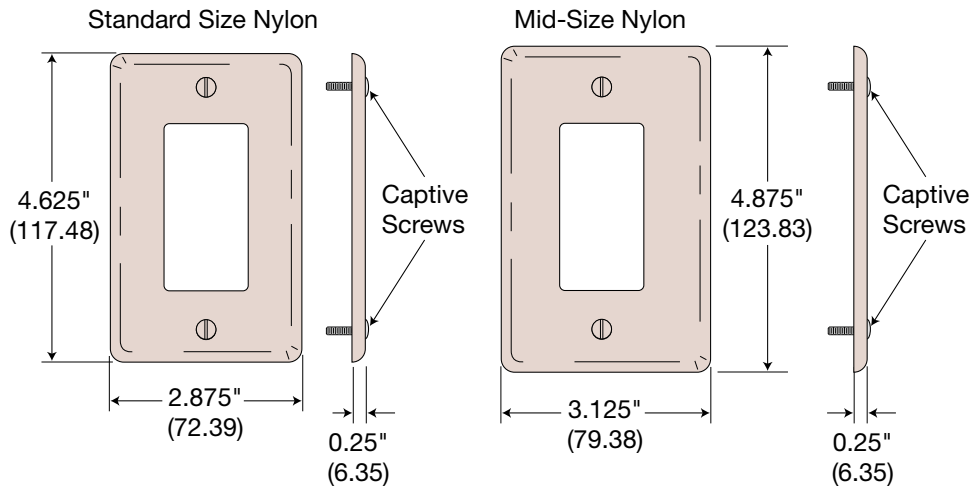

Wallplates & Weather Resistant Covers

Advantages

Nylon wallplates are designed for durability and easy cleaning. Standard sized wallplates are $\frac{1}{8}$ " larger to give you that extra coverage to hide rough box openings. The depth is $\frac{1}{4}$ " so that it will comfortably fit over the device even on imperfect installations or on retrofit work.

Wallplates & Weather Resistant Covers

Toggle Switch Wallplates

- ◆ Curved corners blend into any interior.
- ◆ Screws pre-inserted in single-gang wallplates for faster assembly.
- ◆ Individually packaged.
- ◆ Virtually unbreakable nylon.
- ◆ UL Listed E92074, CSA Certified.

Description	UL SP	Color	Nylon Standard	Nylon Mid-Size	Material	Metal Catalog No.
1-Gang, 1-Toggle 		Almond Black Brown Gray Ivory Light Almond White	NP1AL NP1BK NP1 NP1GY NP1I NP1LA NP1W	NPJ1AL NPJ1BK NPJ1 NPJ1GY NPJ1I NPJ1LA NPJ1W	Brass Brass Plated Chrome Stainless Steel	SB1 SBP1 SCH1 SS1
2-Gang, 2-Toggle 		Almond Black Brown Gray Ivory Light Almond White	NP2AL NP2BK NP2 NP2GY NP2I NP2LA NP2W	NPJ2AL NPJ2BK NPJ2 NPJ2GY NPJ2I NPJ2LA NPJ2W	Brass Brass Plated Chrome Stainless Steel	SB2 SBP2 SCH2 SS2
3-Gang, 3-Toggle 		Almond Black Brown Gray Ivory Light Almond White	NP3AL NP3BK NP3 NP3GY NP3I NP3LA NP3W	NPJ3AL NPJ3BK NPJ3 NPJ3GY NPJ3I NPJ3LA NPJ3W	Brass Brass Plated Chrome Stainless Steel	SB3 SBP3 SCH3 SS3
4-Gang, 4-Toggle 		Almond Black Brown Gray Ivory Light Almond White	NP4AL NP4BK NP4 NP4GY NP4I NP4LA NP4W	NPJ4AL NPJ4BK NPJ4 NPJ4GY NPJ4I NPJ4LA NPJ4W	Brass Brass Plated Chrome Stainless Steel	SB4 SBP4 — SS4
5-Gang, 5-Toggle 		Almond Black Brown Gray Ivory White	NP5AL NP5BK NP5 NP5GY NP5I NP5W	— — — — — —	Brass Brass Plated Chrome Stainless Steel	SB5 — — SS5
6-Gang, 6-Toggle 		Almond Brown Gray Ivory White	NP6AL NP6 NP6GY NP6I NP6W	— — — — —	Brass Brass Plated Chrome Stainless Steel	SB6 — — SS6