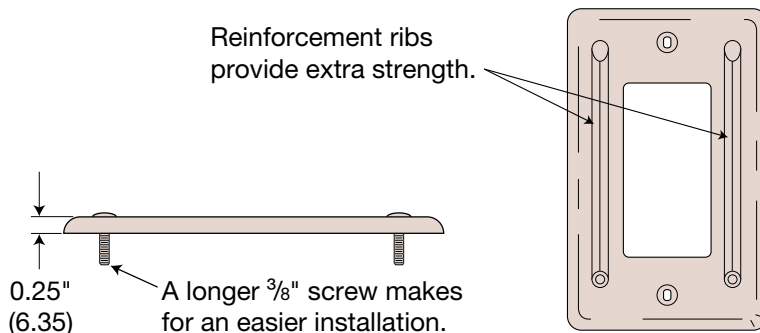

Wallplates & Weather Resistant Covers

Advantages

Nylon wallplates are designed for durability and easy cleaning. Standard sized wallplates are $\frac{1}{8}$ " larger to give you that extra coverage to hide rough box openings. The depth is $\frac{1}{4}$ " so that it will comfortably fit over the device even on imperfect installations or on retrofit work.

Wallplates & Weather Resistant Covers

Box & Strap Mount Blank Wallplates

- ◆ Curved corners blend into any interior.
- ◆ Screws pre-inserted in single-gang wallplates for faster assembly.
- ◆ Individually packaged.
- ◆ Virtually unbreakable nylon.
- ◆ UL Listed E92074, CSA Certified.