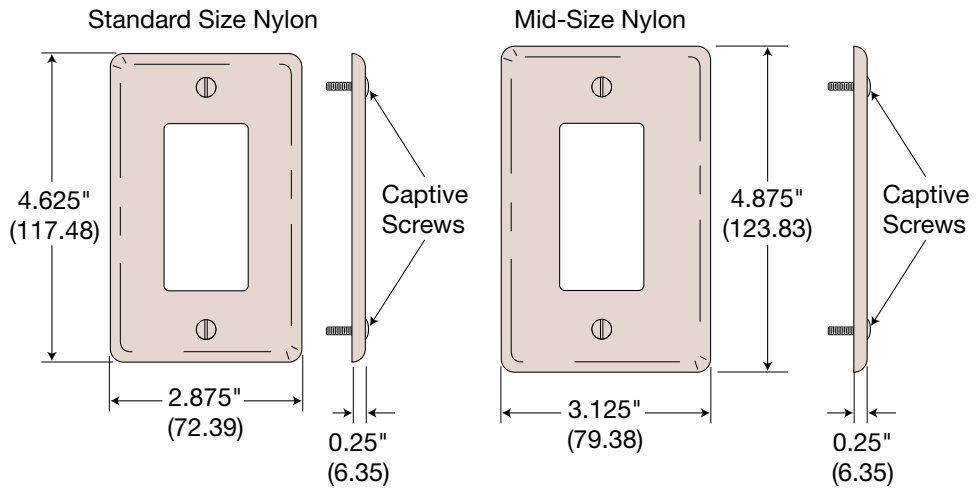

Wallplates & Weather Resistant Covers

Advantages

Nylon wallplates are designed for durability and easy cleaning. Standard sized wallplates are $\frac{1}{8}$ " larger to give you that extra coverage to hide rough box openings. The depth is $\frac{1}{4}$ " so that it will comfortably fit over the device even on imperfect installations or on retrofit work.

Wallplates & Weather Resistant Covers

Box & Strap Mount Blank Wallplates

- ◆ Curved corners blend into any interior.
- ◆ Screws pre-inserted in single-gang wallplates for faster assembly.
- ◆ Individually packaged.
- ◆ Virtually unbreakable nylon.
- ◆ UL Listed E92074, CSA Certified.