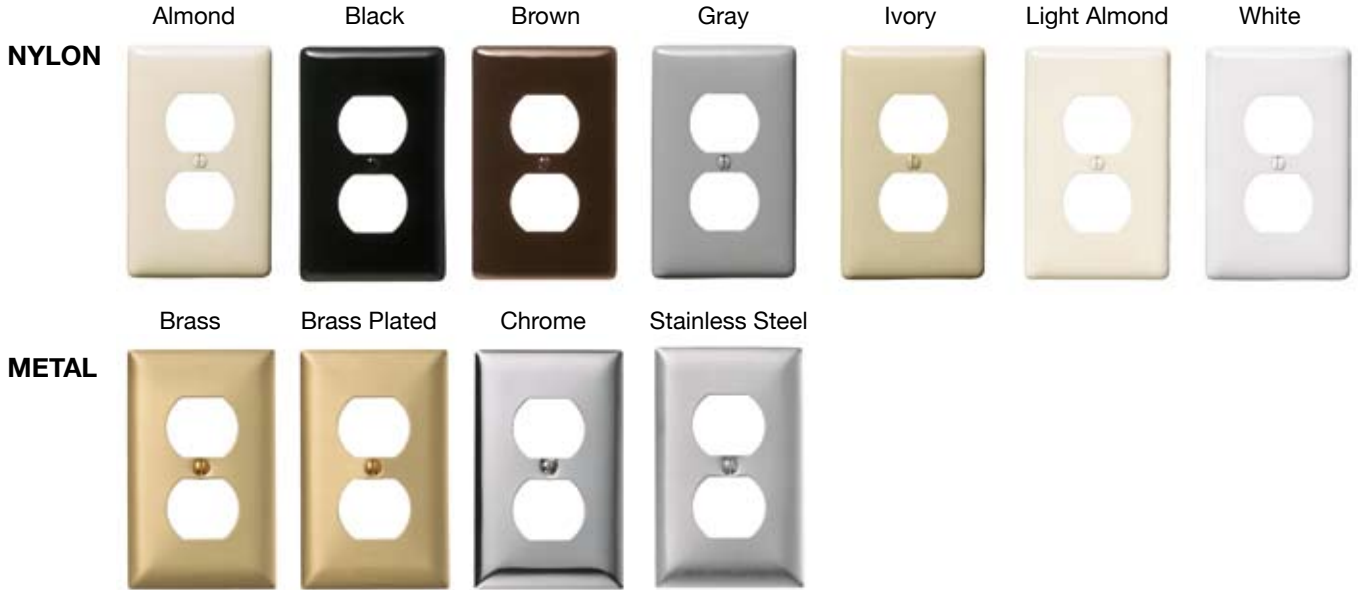

Wallplates & Weather Resistant Covers

Advantages

Nylon wallplates are designed for durability and easy cleaning. Standard sized wallplates are $\frac{1}{8}$ " larger to give you that extra coverage to hide rough box openings. The depth is $\frac{1}{4}$ " so that it will comfortably fit over the device even on imperfect installations or on retrofit work.

Wallplates & Weather Resistant Covers

Box & Strap Mount Blank Wallplates

- ◆ Curved corners blend into any interior.
- ◆ Screws pre-inserted in single-gang wallplates for faster assembly.
- ◆ Individually packaged.
- ◆ Virtually unbreakable nylon.
- ◆ UL Listed E92074, CSA Certified.