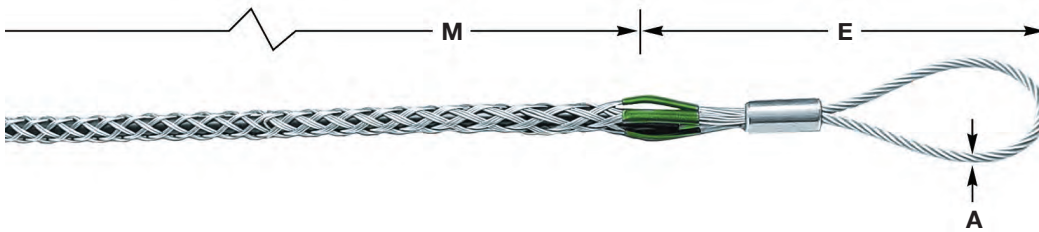

Multiple Strength Grip-Flexible Eye

Cable Diameter Range Inches (cm)	Approx. Breaking Strength Lbs. (N)	E Inches (cm)	M Inches (cm)	Eye A Dia. Inches (cm)	Color Code	Catalog Number
.25"-.49" (.63-1.24)	6,800 (20,567)	9" (22.86)	26" (66.04)	1/4" (.63)	Dark Green	03302044
.50"-.74" (1.27-1.88)	10,000 (44,480)	9" (22.86)	32" (81.28)	5/16" (.79)	Brown	03302046
.75"-.99" (1.90-2.51)	14,400 (64,051)	11" (27.94)	41" (104.14)	3/8" (.95)	Light Blue	03302048
1.00"-1.24" (2.54-3.15)	24,600 (109,420)	12" (30.48)	52" (132.08)	1/2" (1.27)	Gold	03302050
1.25"-1.49" (3.17-3.78)	30,600 (136,109)	12" (30.48)	56" (142.24)	1/2" (1.27)	Black	03302052
1.50"-1.74" (3.81-4.42)	30,600 (136,109)	12" (30.48)	60" (152.40)	1/2" (1.27)	Red	03302054
1.75"-2.24" (4.44-5.69)	48,000 (213,504)	18" (45.72)	70" (177.80)	5/8" (1.59)	Dark Blue	03302056
2.00"-2.49" (5.08-6.32)	48,000 (213,504)	18" (45.72)	50" (127.00)	5/8" (1.59)	Yellow	033021078
2.50"-2.99" (6.35-7.59)	48,000 (213,504)	18" (45.72)	52" (132.08)	5/8" (1.59)	Orange	033021079
3.00"-3.49" (7.62-8.86)	48,000 (213,504)	18" (45.72)	50" (127.00)	5/8" (1.59)	Aluminum	033021080
3.50"-3.99" (8.89-10.13)	48,000 (213,504)	18" (45.72)	53" (134.62)	5/8" (1.59)	Light Green	033021081

Note: E- Eye length. M-Mesh length at nominal diameter.