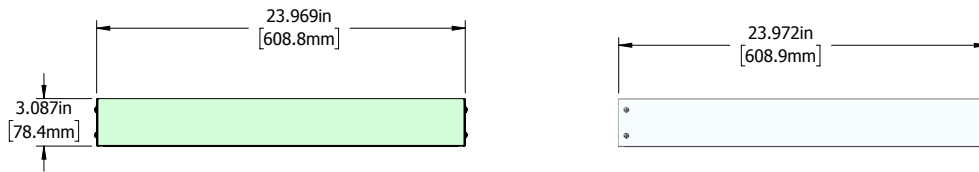

SURFACE MOUNT KIT DIMENSIONS
(ORDER SEPARATELY)

ORDERING GUIDE

CPL22	-	LED32	-		-	
		VOLTAGE		COLOUR TEMP		FINISH
		B - 120 - 277V*		5K - 5000K		WHT - WHITE*
		C - 347V		4K - 4000K*		
				3.5K - 3500K		
				VK- Variable Colour		
						OPTIONS
						DIM - 0-10V DIMMING*
						SHFS - Standard On/ Off high frequency motion sensor
						DHFS - Dimming high frequency motion sensor

* Standard configuration